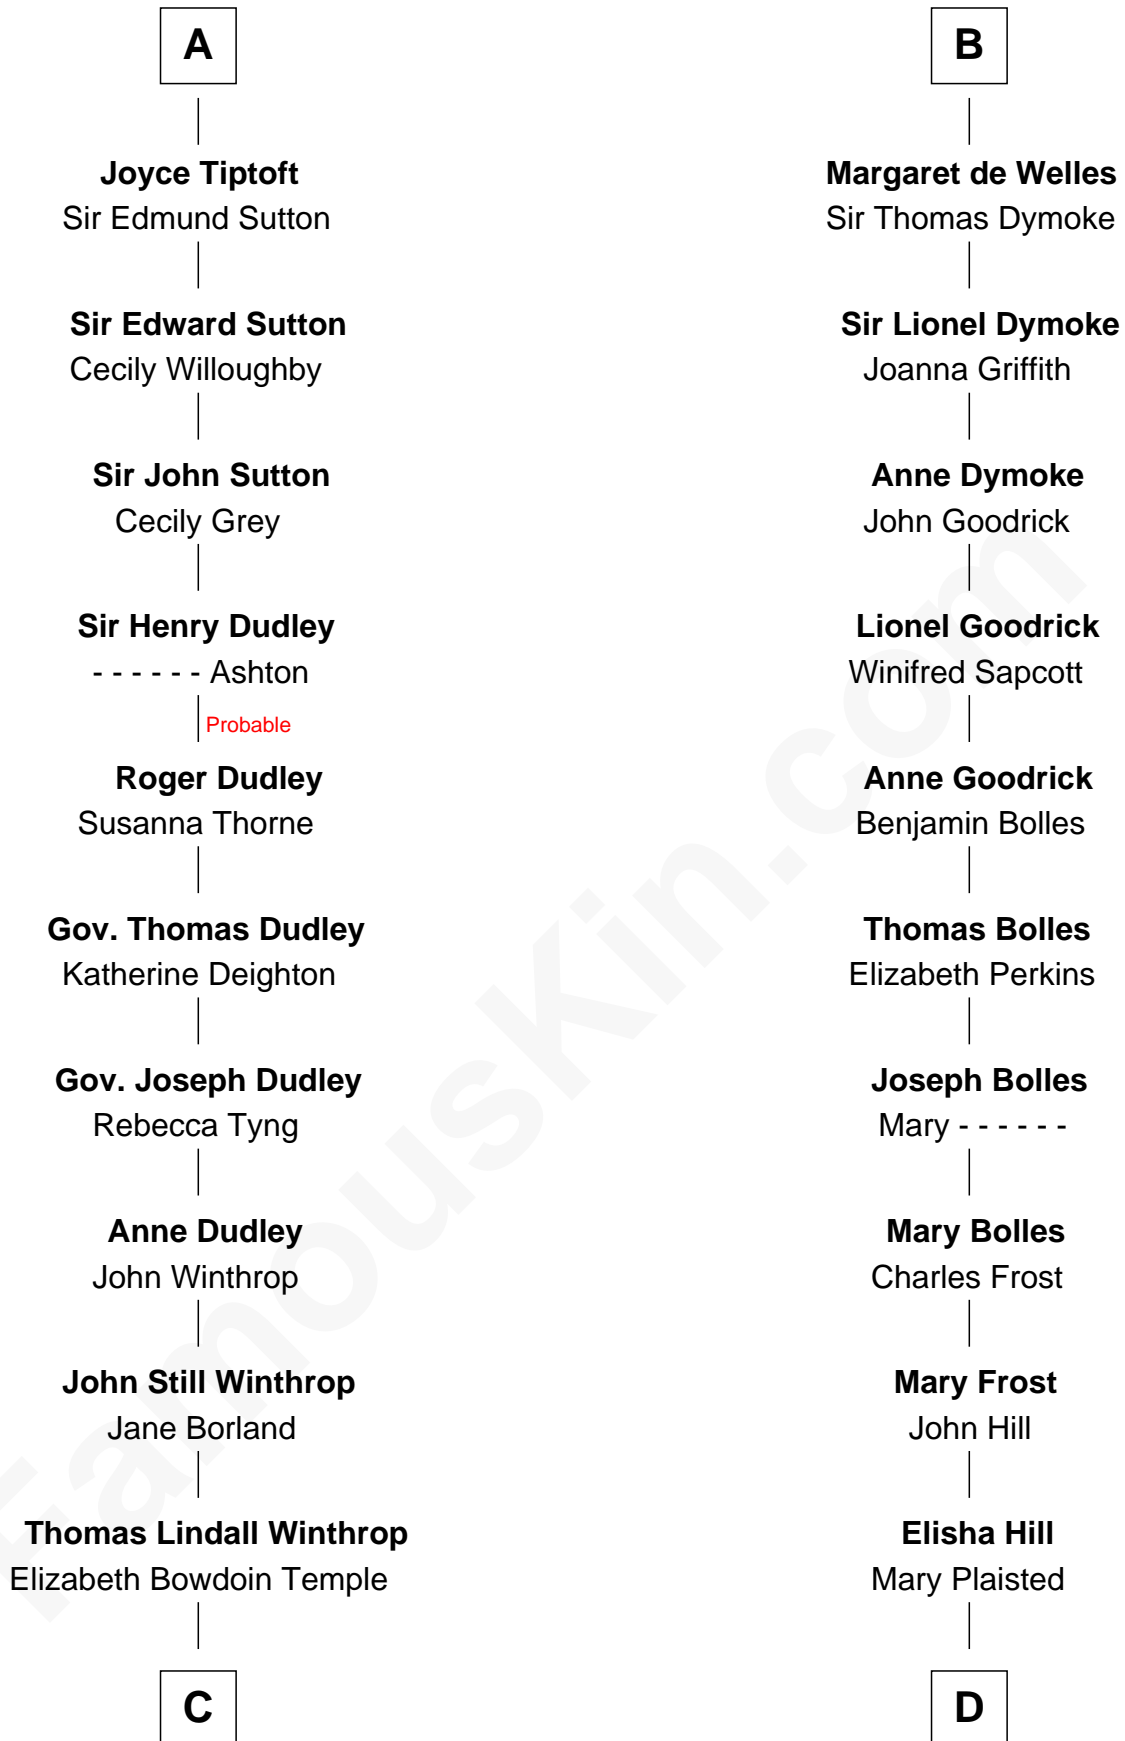

FamousKin.com

Relationship Chart of

John Kerry

68th U.S. Secretary of State

19th cousin 2 times removed of

Ichabod Goodwin

27th Governor of New Hampshire

Sir John FitzGeoffrey

Isabel le Bigod

C

Robert Charles Winthrop
Elizabeth Cabot Blanchard

Robert Charles Winthrop
Elizabeth Mason

Margaret Tyndal Winthrop
James Grant Forbes

Rosemary Isabel Forbes
Richard John Kerry

John Kerry
68th U.S. Secretary of State

D

Hannah Hill
Dominicus Goodwin

Samuel Goodwin
Anna Thompson Gerrish

Ichabod Goodwin
27th Governor of New Hampshire

FamousKin.com