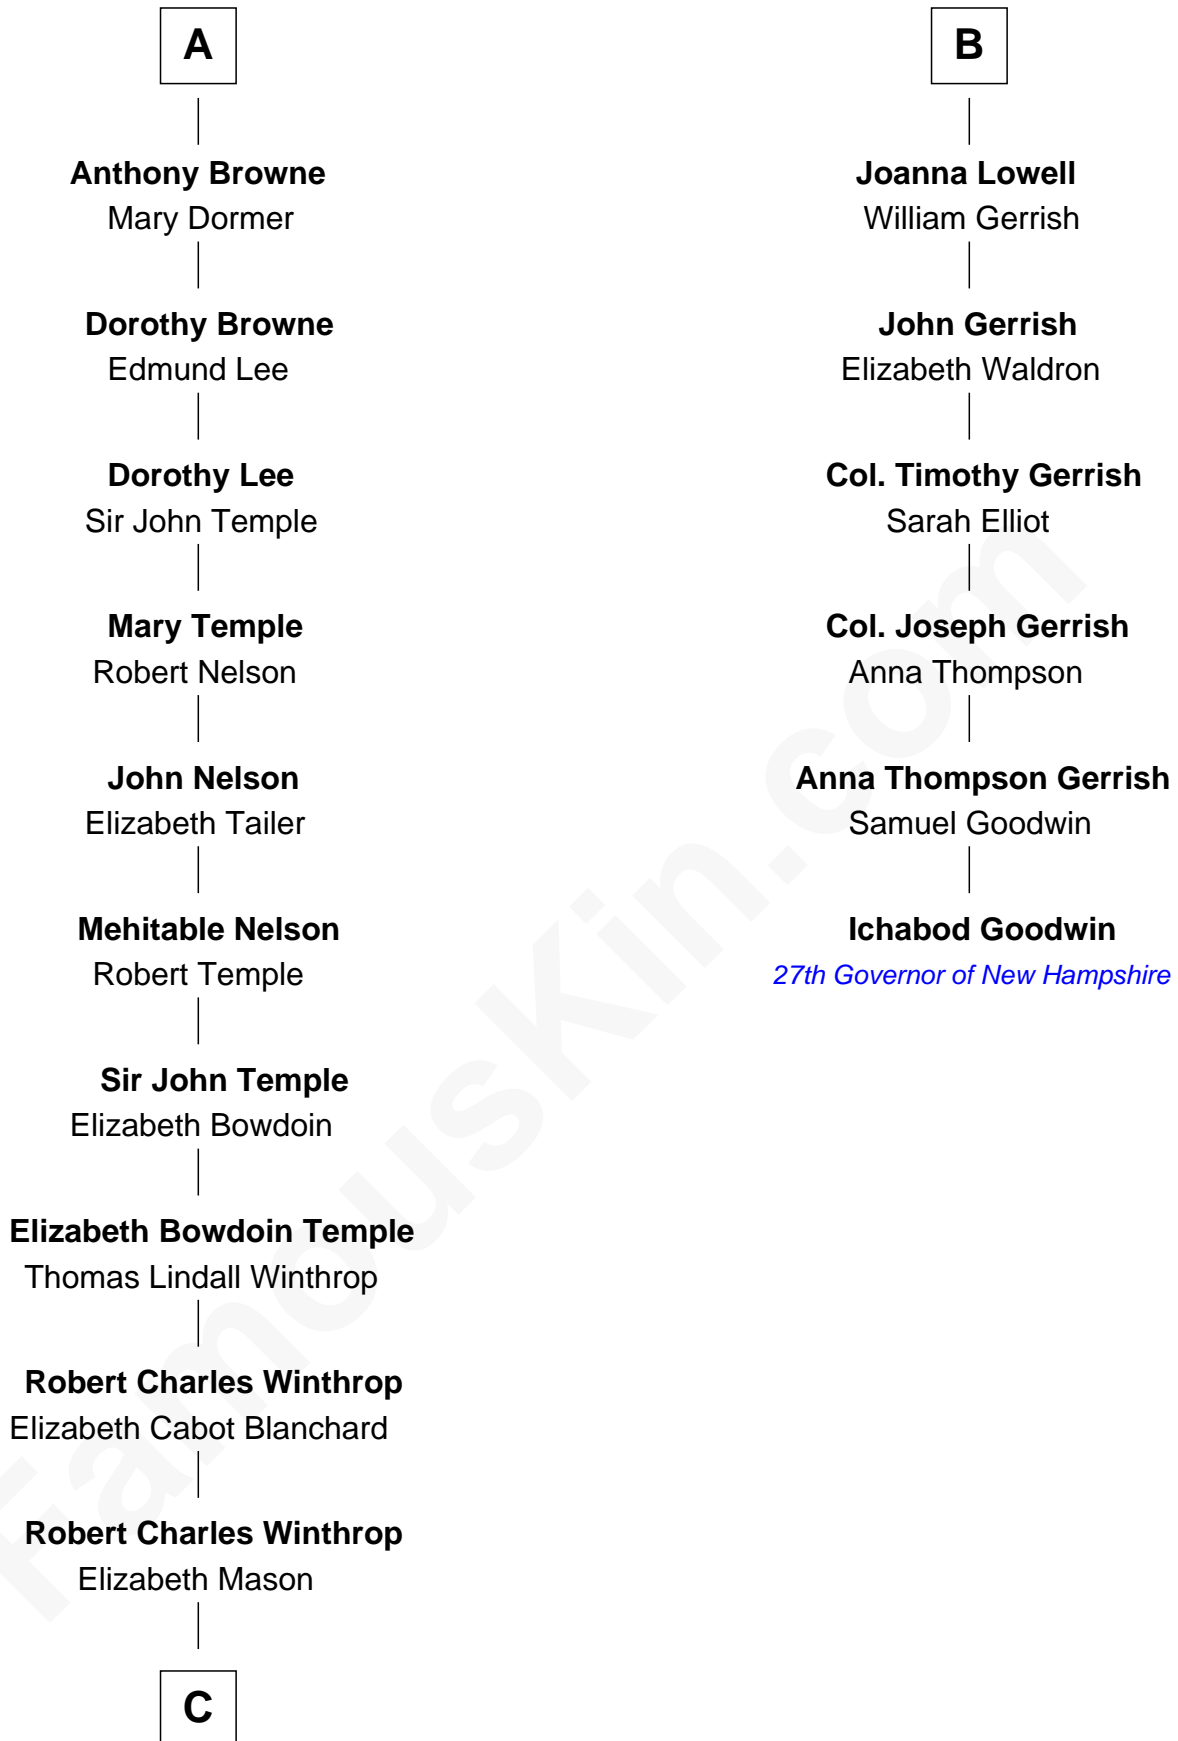

FamousKin.com

Relationship Chart of

John Kerry

68th U.S. Secretary of State

12th cousin 7 times removed of

Ichabod Goodwin

27th Governor of New Hampshire

Sir Walter Hungerford

Katherine Peverell

C

—
Margaret Tyndal Winthrop

James Grant Forbes

—
Rosemary Isabel Forbes

Richard John Kerry

—
John Kerry

68th U.S. Secretary of State