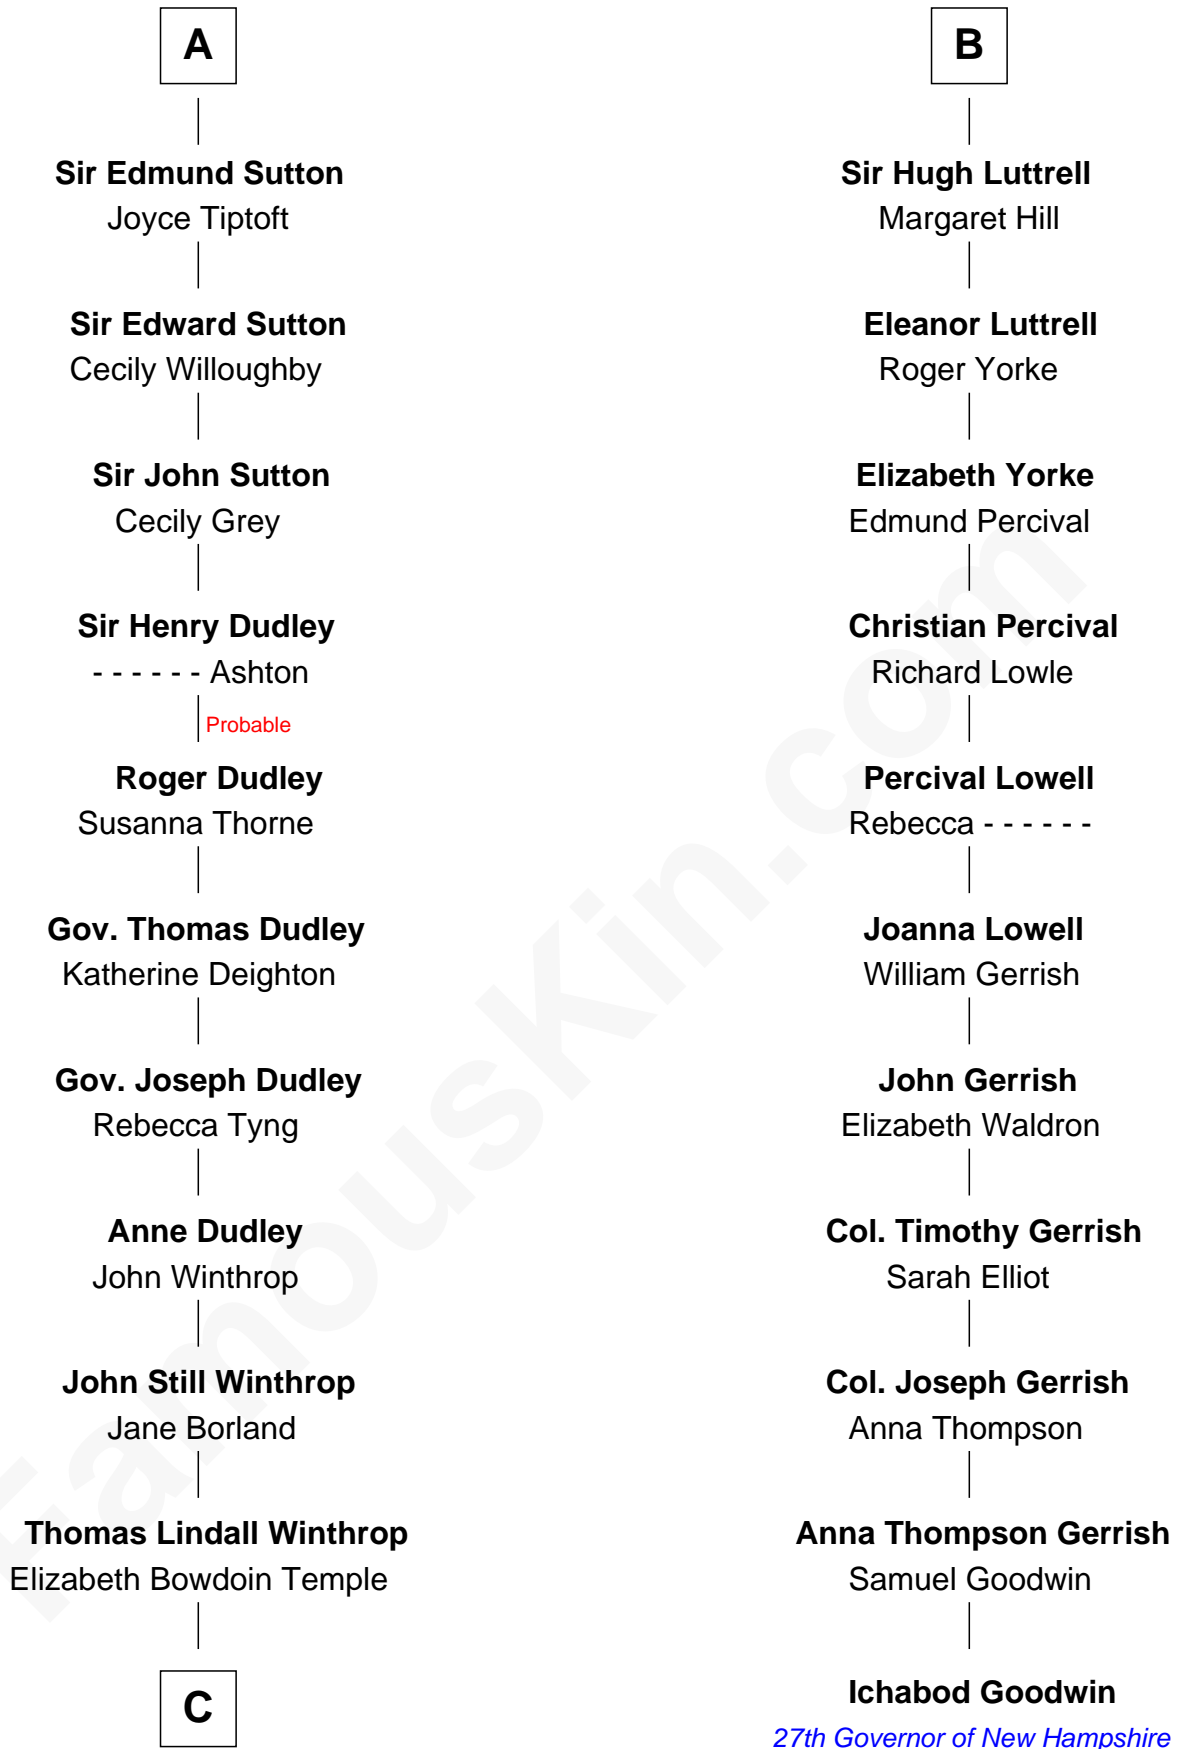

FamousKin.com

Relationship Chart of

John Kerry

68th U.S. Secretary of State

17th cousin 4 times removed of

Ichabod Goodwin

27th Governor of New Hampshire

Sir Hugh le Despencer

Sir Hugh Luttrell

Catherine de Beaumont

Sir John Luttrell

Margaret Touchet

Sir James Luttrell

Elizabeth Courtenay

B

C

Robert Charles Winthrop
Elizabeth Cabot Blanchard

Robert Charles Winthrop
Elizabeth Mason

Margaret Tyndal Winthrop
James Grant Forbes

Rosemary Isabel Forbes
Richard John Kerry

John Kerry
68th U.S. Secretary of State