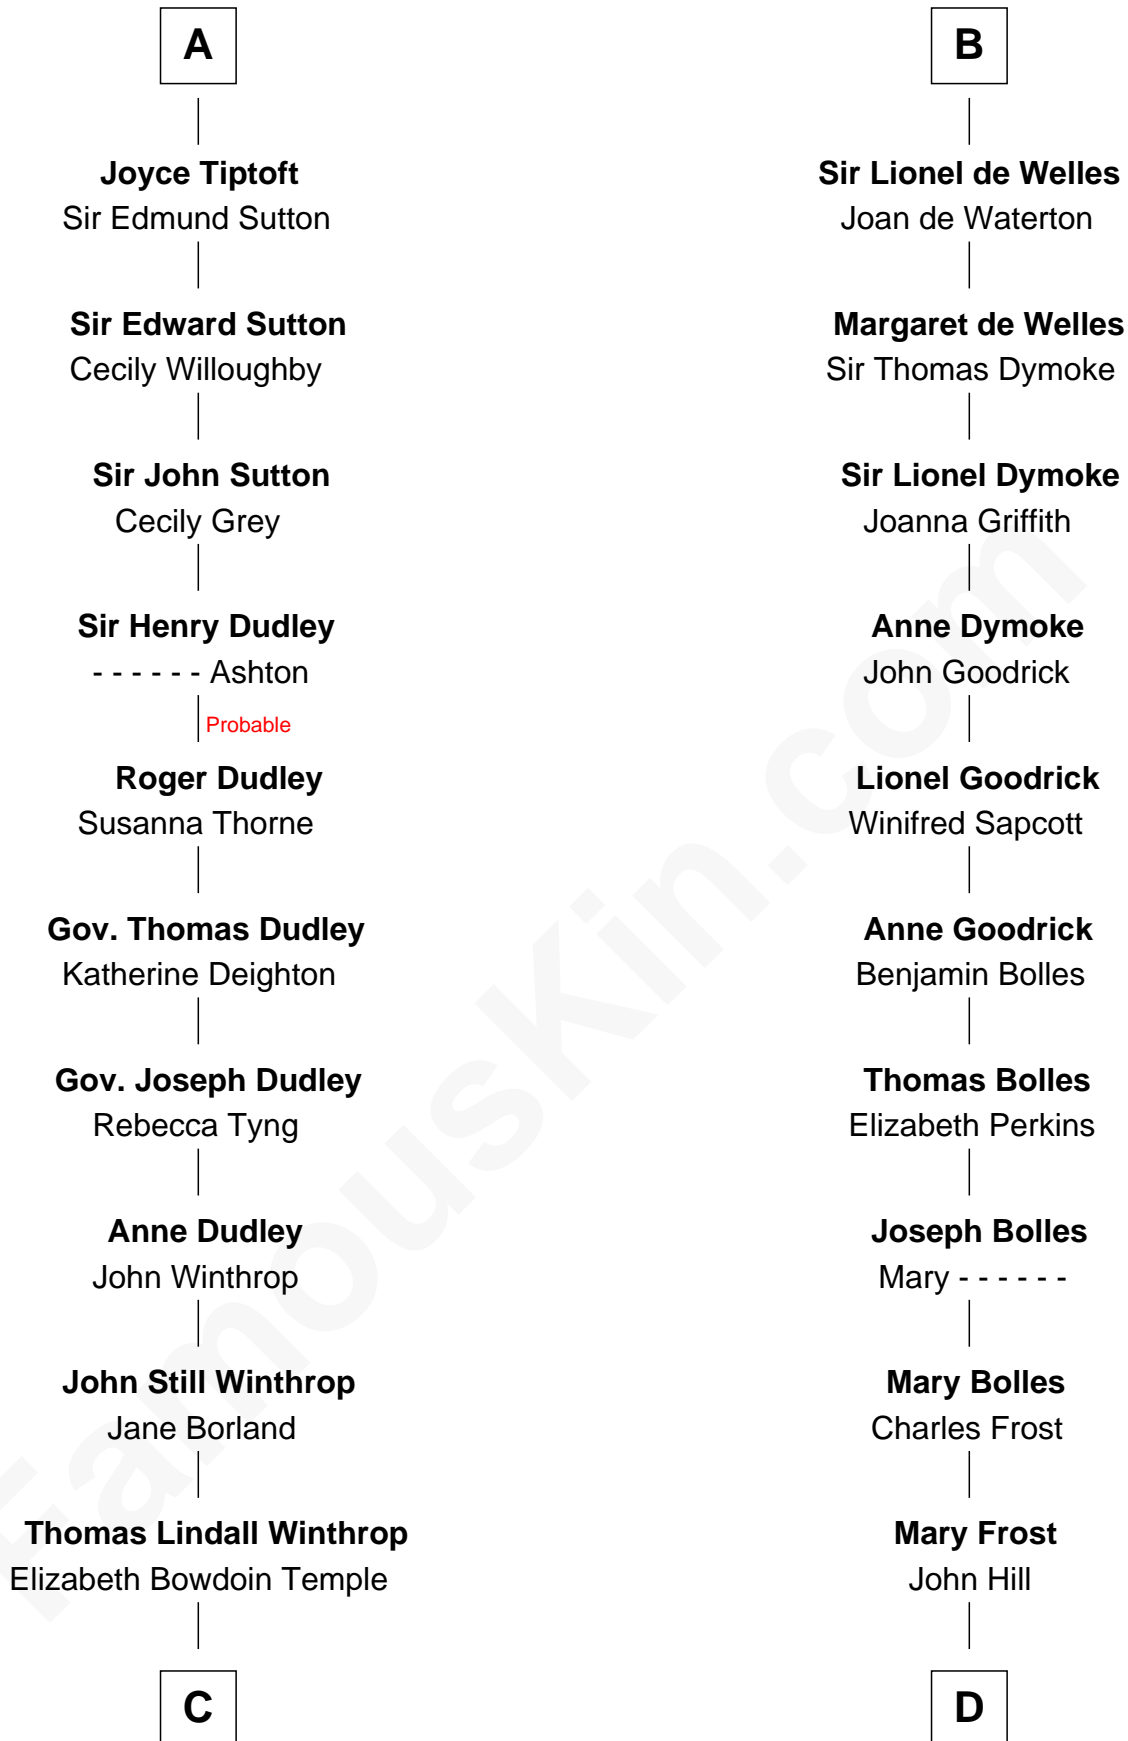

FamousKin.com

Relationship Chart of

John Kerry

68th U.S. Secretary of State

20th cousin 1 time removed of

Ichabod Goodwin

27th Governor of New Hampshire

Henry II, Duke of Brabant
Marie of Hohenstaufen

Matilda of Brabant
Robert I, Count of Artois

Blanche of Artois
Edmund Plantagenet

Henry Plantagenet
Maud de Chaworth

Eleanor Plantagenet
Richard Fitzalan

Alice Fitzalan
Sir Thomas de Holand

Eleanor Holand
Edward Cherleton

Joyce Cherleton
Sir John Tiptoft

A

Matilda of Brabant
Robert I, Count of Artois

Blanche of Artois
Edmund Plantagenet

Henry Plantagenet
Maud de Chaworth

Joan of Lancaster
John de Mowbray

John de Mowbray
Elizabeth de Segrave

Eleanor de Mowbray
John de Welles

Eudo de Welles
Maud de Greystoke

B

C

Robert Charles Winthrop
Elizabeth Cabot Blanchard

Robert Charles Winthrop
Elizabeth Mason

Margaret Tyndal Winthrop
James Grant Forbes

Rosemary Isabel Forbes
Richard John Kerry