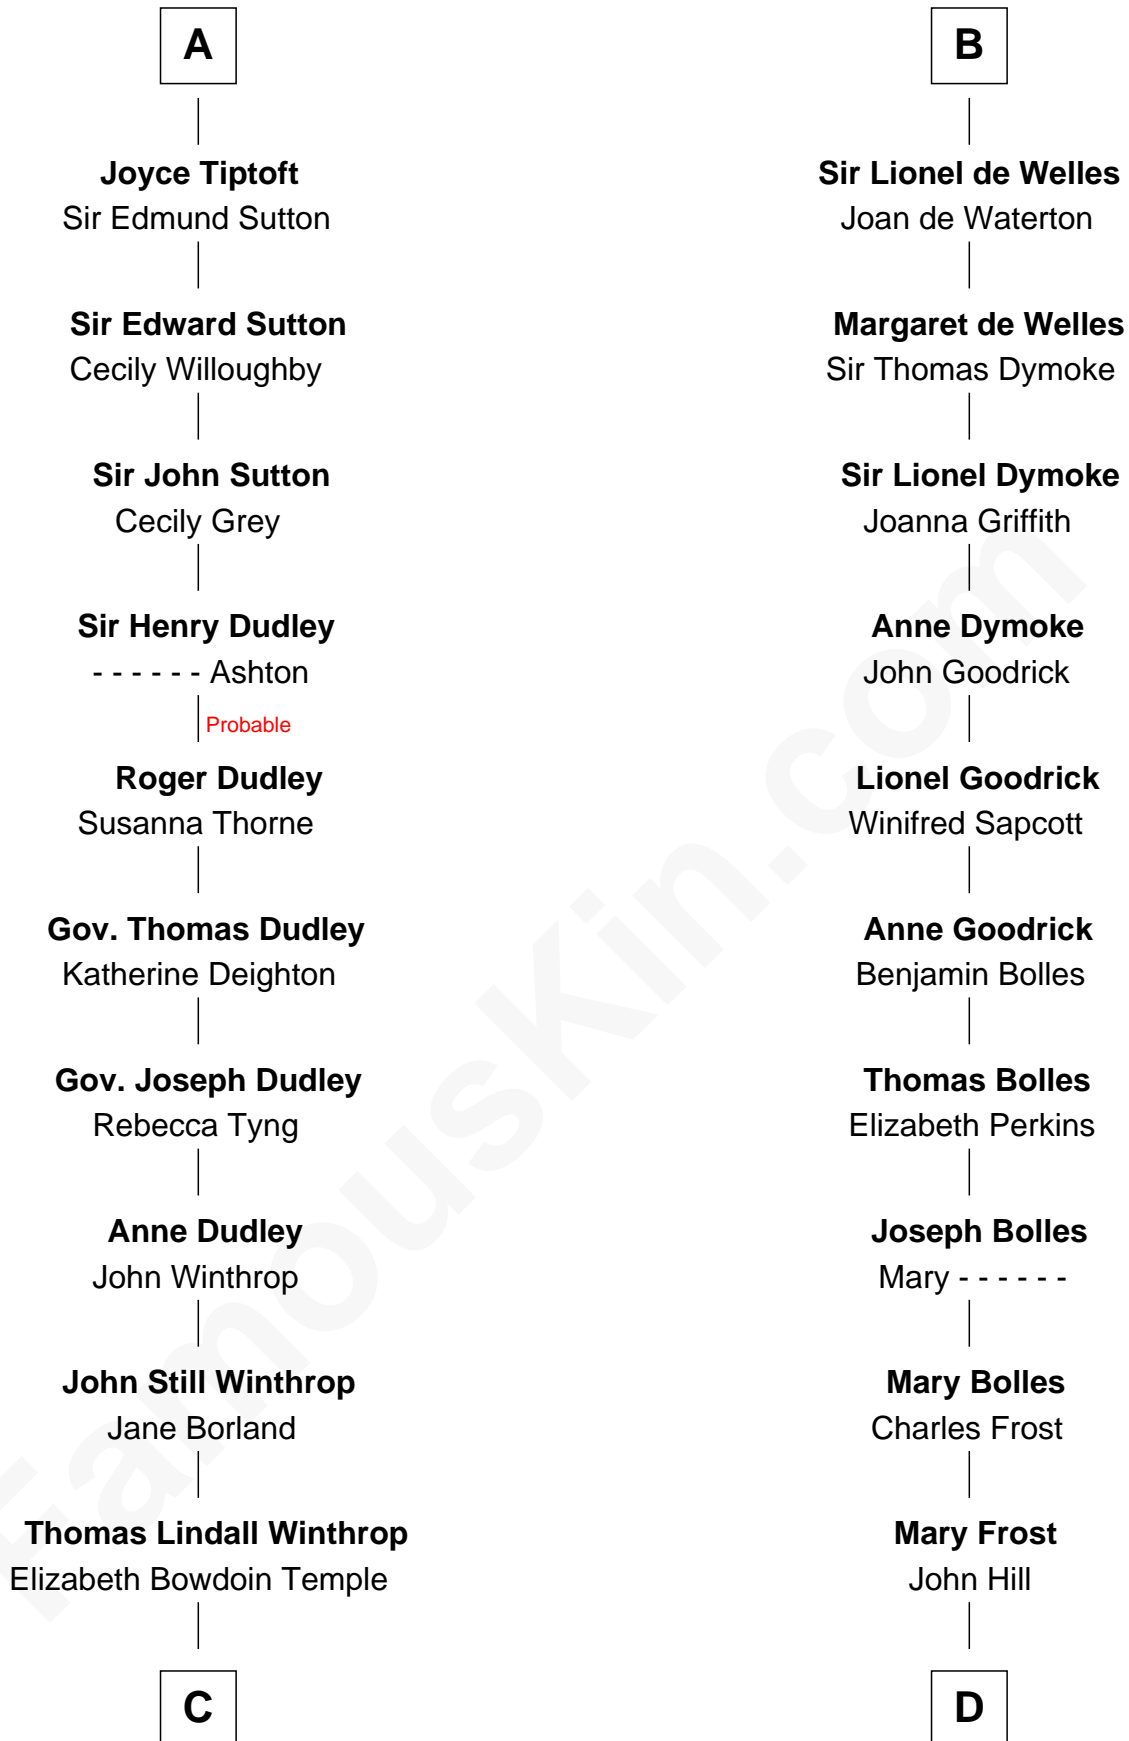

FamousKin.com

Relationship Chart of

John Kerry

68th U.S. Secretary of State

20th cousin 1 time removed of

Ichabod Goodwin

27th Governor of New Hampshire

C

Robert Charles Winthrop
Elizabeth Cabot Blanchard

Robert Charles Winthrop
Elizabeth Mason

Margaret Tyndal Winthrop
James Grant Forbes

Rosemary Isabel Forbes
Richard John Kerry

John Kerry
68th U.S. Secretary of State

D

Elisha Hill
Mary Plaisted

Hannah Hill
Dominicus Goodwin

Samuel Goodwin
Anna Thompson Gerrish

Ichabod Goodwin
27th Governor of New Hampshire