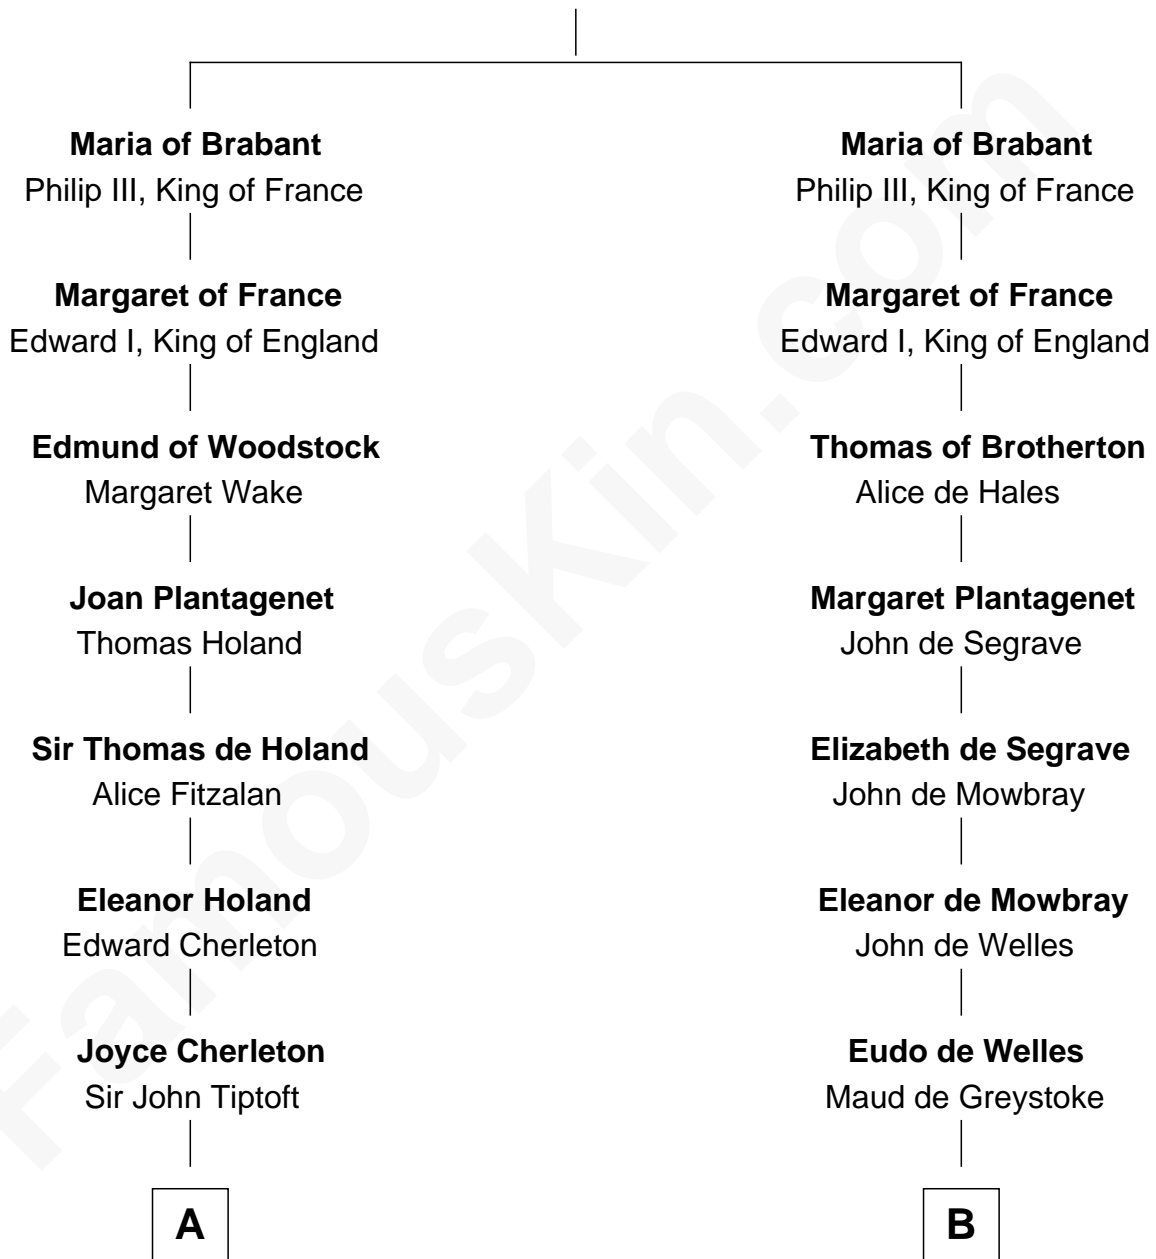

FamousKin.com

Relationship Chart of

John Kerry

68th U.S. Secretary of State

20th cousin 1 time removed of

Ichabod Goodwin

27th Governor of New Hampshire

Henry III, Duke of Brabant

Adelaide of Burgundy

C

Robert Charles Winthrop
Elizabeth Cabot Blanchard

Robert Charles Winthrop
Elizabeth Mason

Margaret Tyndal Winthrop
James Grant Forbes

Rosemary Isabel Forbes
Richard John Kerry

John Kerry
68th U.S. Secretary of State

D

Elisha Hill
Mary Plaisted

Hannah Hill
Dominicus Goodwin

Samuel Goodwin
Anna Thompson Gerrish

Ichabod Goodwin
27th Governor of New Hampshire