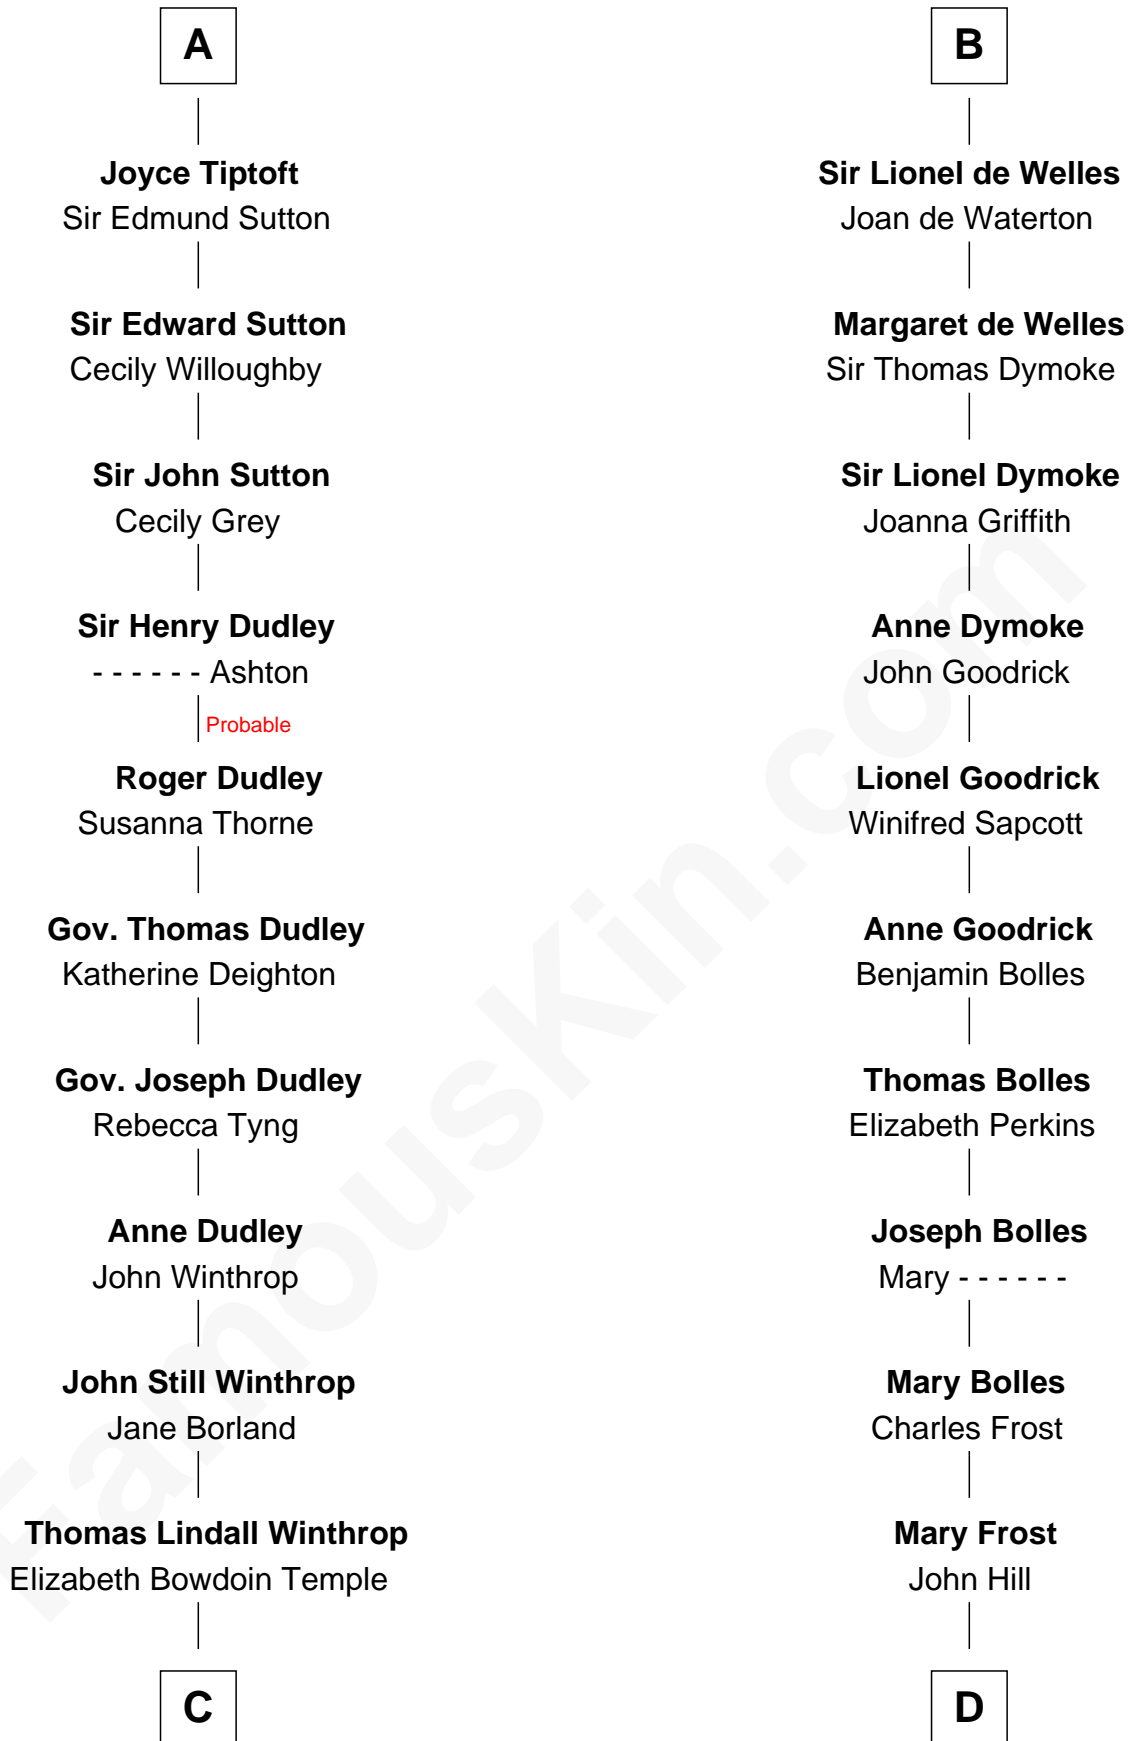

FamousKin.com

Relationship Chart of

John Kerry

68th U.S. Secretary of State

20th cousin 1 time removed of

Ichabod Goodwin

27th Governor of New Hampshire

Henry III, Duke of Brabant

Adelaide of Burgundy

C

Robert Charles Winthrop
Elizabeth Cabot Blanchard

Robert Charles Winthrop
Elizabeth Mason

Margaret Tyndal Winthrop
James Grant Forbes

Rosemary Isabel Forbes
Richard John Kerry

John Kerry
68th U.S. Secretary of State

D

Elisha Hill
Mary Plaisted

Hannah Hill
Dominicus Goodwin

Samuel Goodwin
Anna Thompson Gerrish

Ichabod Goodwin
27th Governor of New Hampshire