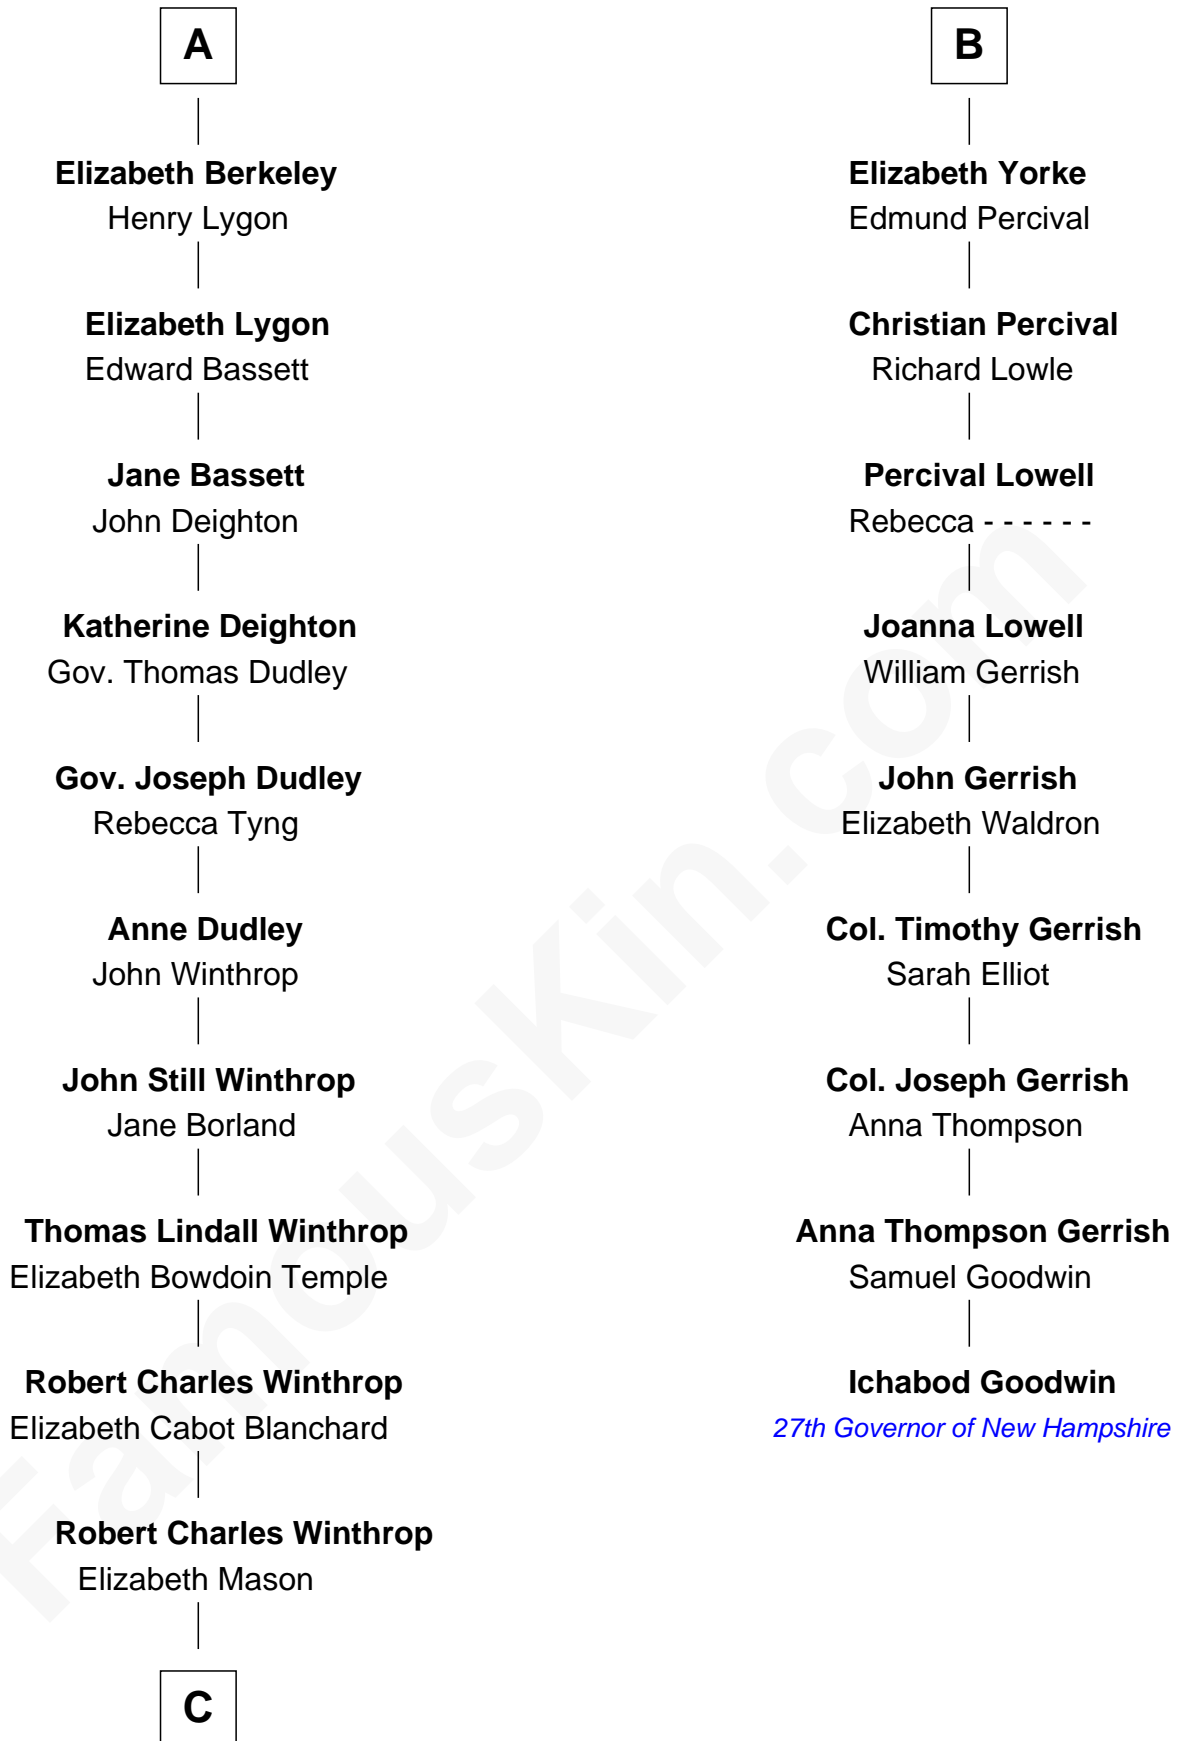

FamousKin.com Relationship Chart of John Kerry

68th U.S. Secretary of State

15th cousin 4 times removed of

Ichabod Goodwin

27th Governor of New Hampshire

Humphrey de Bohun
Elizabeth Plantagenet

Sir William de Bohun
Elizabeth de Badlesmere

Elizabeth de Bohun
Sir Richard Fitzalan

Elizabeth Fitzalan
Sir Thomas Mowbray

Isabel Mowbray
Sir James Berkeley

Maurice Berkeley
Isabel Mead

Anne Berkeley
Sir William Dennis

Isabel Dennis
Sir John Berkeley

A

Margaret de Bohun
Sir Hugh de Courtnay

Elizabeth de Courtnay
Sir Andrew Luttrell

Sir Hugh Luttrell
Catherine de Beaumont

Sir John Luttrell
Margaret Touchet

Sir James Luttrell
Elizabeth Courtnay

Sir Hugh Luttrell
Margaret Hill

Eleanor Luttrell
Roger Yorke

B

C

—
Margaret Tyndal Winthrop

James Grant Forbes

—
Rosemary Isabel Forbes

Richard John Kerry

—
John Kerry