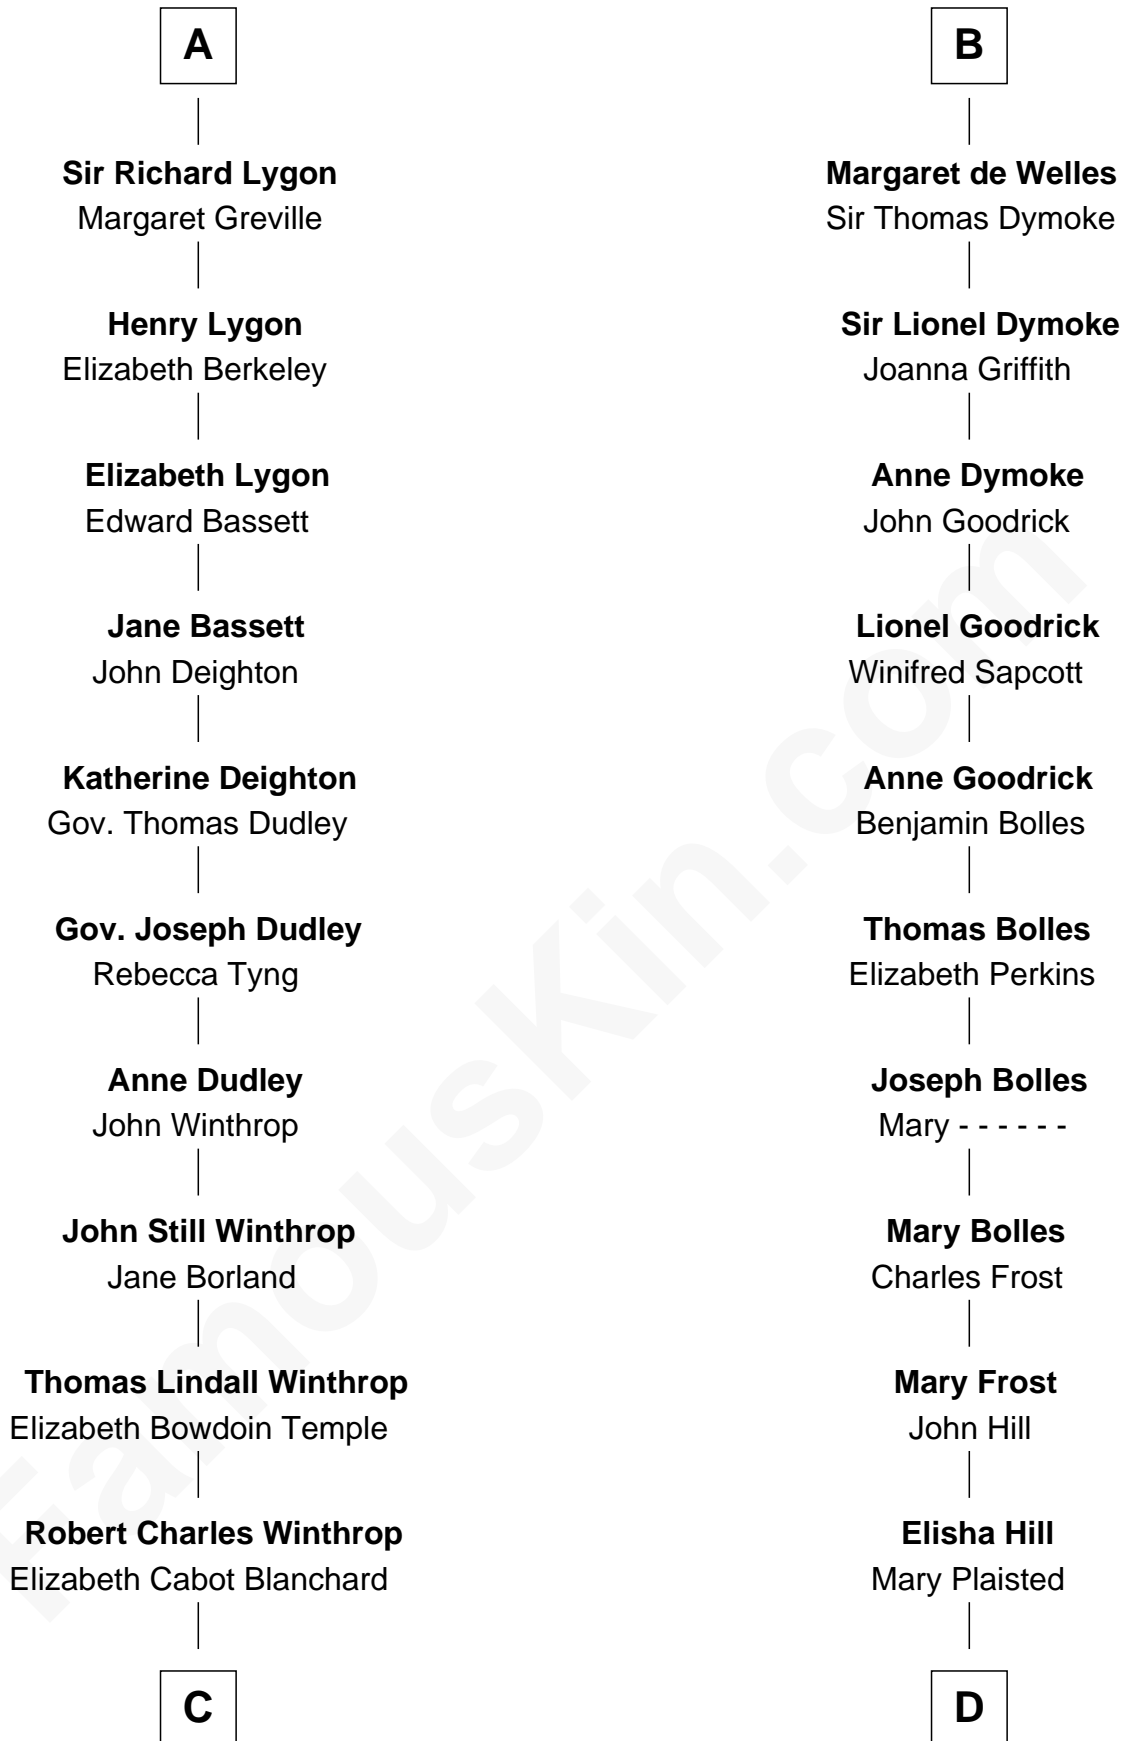

# FamousKin.com Relationship Chart of

**John Kerry**

*68th U.S. Secretary of State*

19th cousin 1 time removed of

**Ichabod Goodwin**

*27th Governor of New Hampshire*

**Sir William de Beauchamp**

Isabel Mauduit

**Sir Walter de Beauchamp**

Alice de Tony

**Giles de Beauchamp**

Catherine de Bures

**John de Beauchamp**

Elizabeth - - - - -

**Sir William de Beauchamp**

Catherine de Ufflete

Sir Ralph de Greystoke

**Maud de Greystoke**

Eudo de Welles

**Sir Lionel de Welles**

Joan de Waterton

**B**

**C**

**Robert Charles Winthrop**

Elizabeth Mason

**Margaret Tyndal Winthrop**

James Grant Forbes

**Rosemary Isabel Forbes**

Richard John Kerry

**John Kerry**

*68th U.S. Secretary of State*

**D**