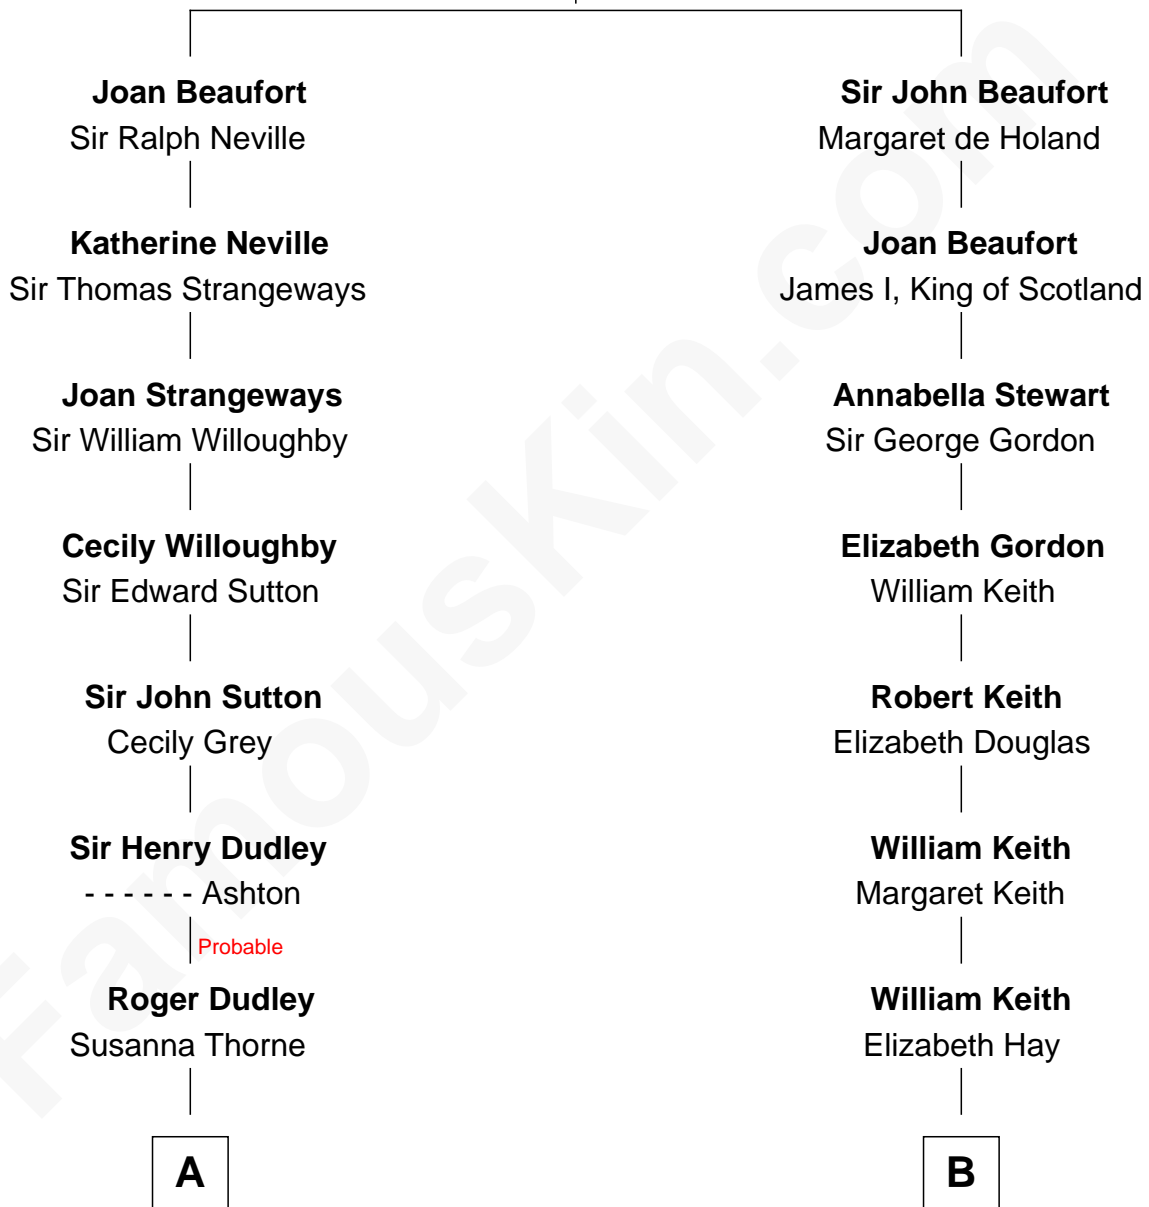

FamousKin.com Relationship Chart of

John Kerry

68th U.S. Secretary of State

16th cousin 3 times removed of

Wernher von Braun

Rocket Scientist

John of Gaunt

Katherine Roet

C

Marie Eleonore Dorothea von Below

Wernher von Quistorp

Emmy von Quistorp

Magnus von Braun

Wernher von Braun

Rocket Scientist

FamousKin.com