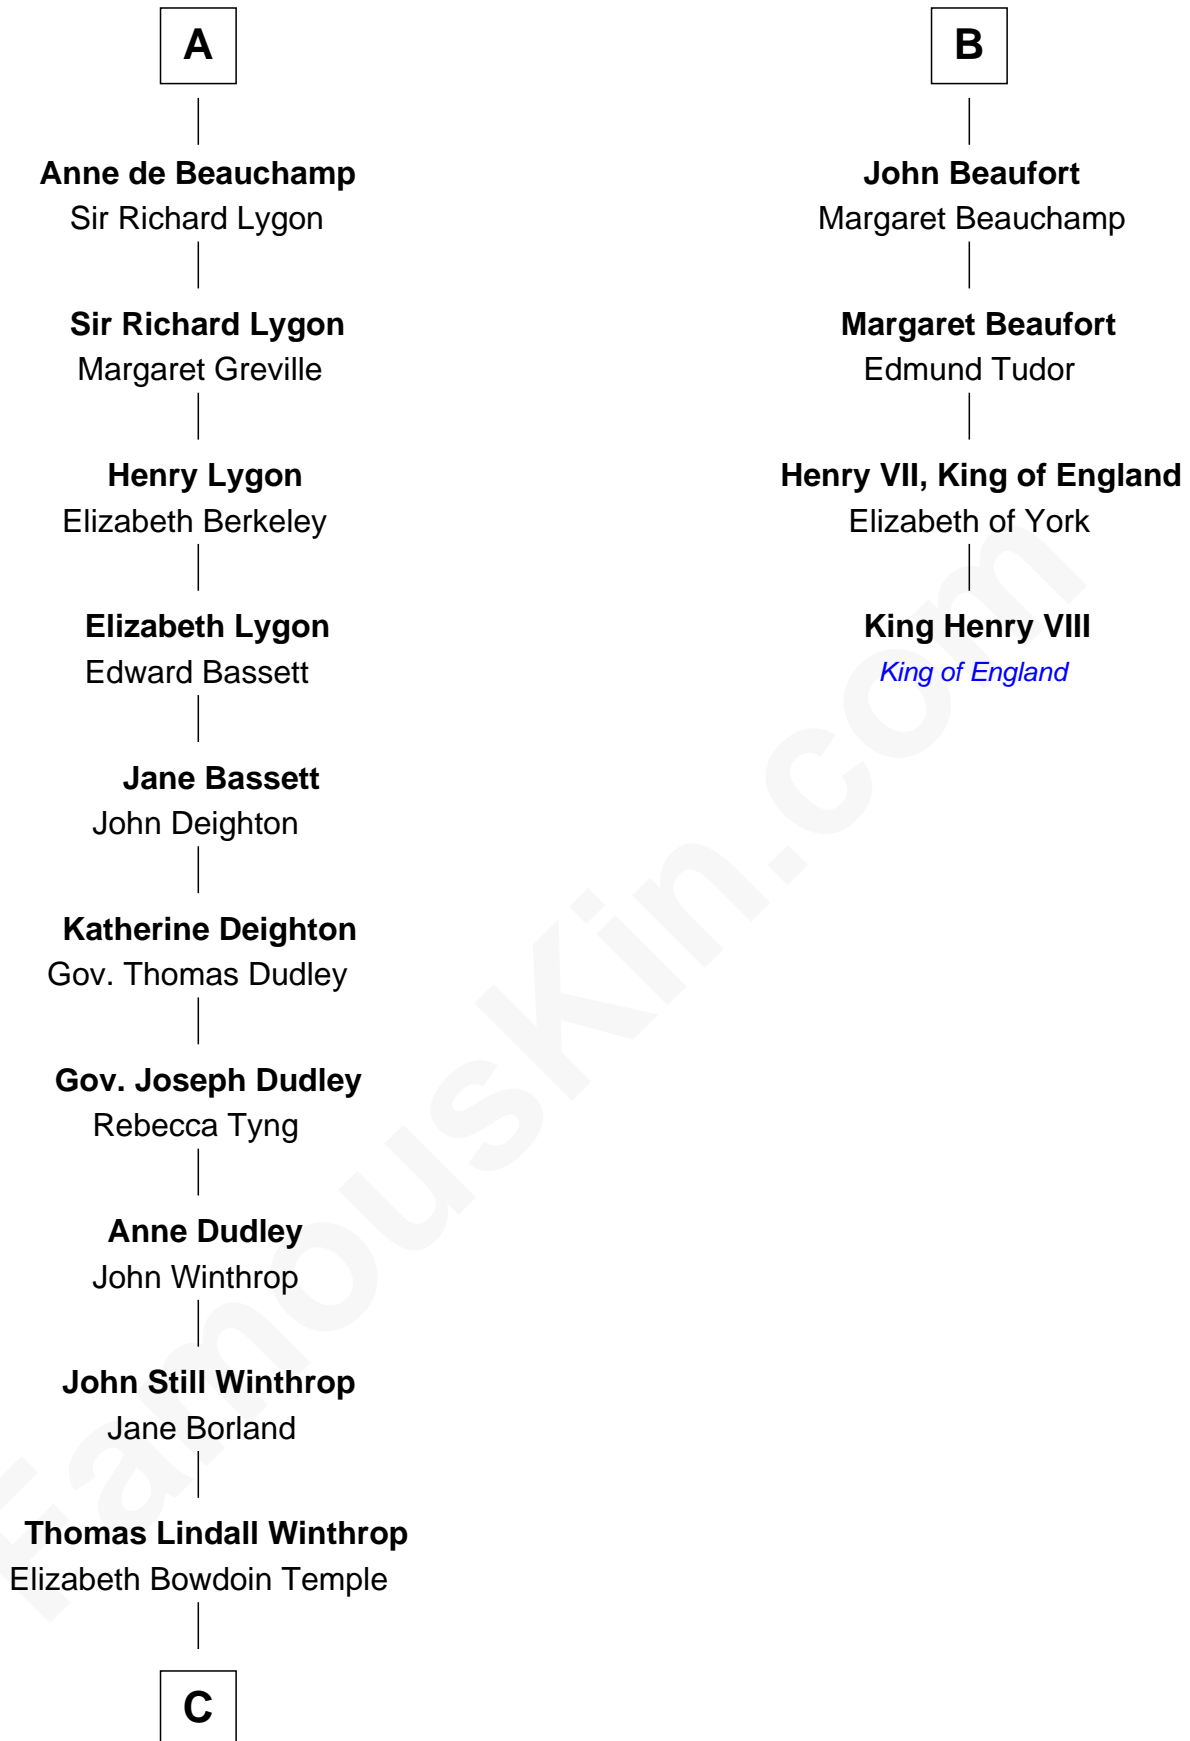

FamousKin.com Relationship Chart of

John Kerry

68th U.S. Secretary of State

10th cousin 11 times removed of

King Henry VIII

King of England

William Mauduit
Alice de Newburgh

C

Robert Charles Winthrop
Elizabeth Cabot Blanchard

Robert Charles Winthrop
Elizabeth Mason

Margaret Tyndal Winthrop
James Grant Forbes

Rosemary Isabel Forbes
Richard John Kerry

John Kerry
68th U.S. Secretary of State