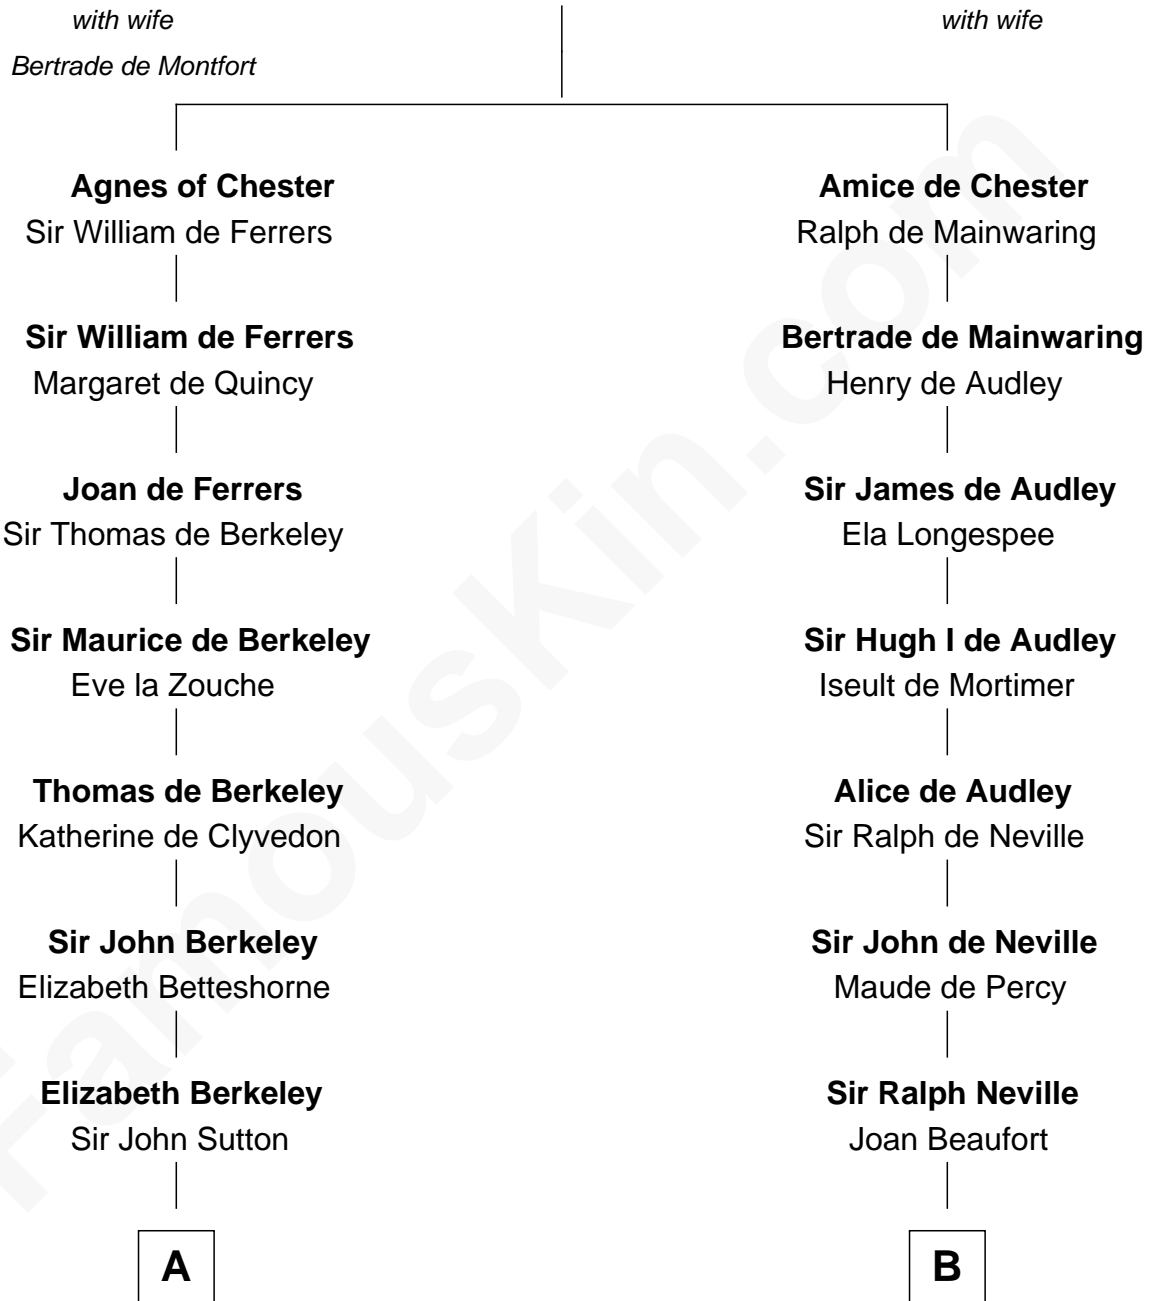

FamousKin.com Relationship Chart of

John Kerry

68th U.S. Secretary of State

10th cousin 11 times removed of

King Henry VIII

King of England

Hugh de Kevelioc

C

Robert Charles Winthrop
Elizabeth Cabot Blanchard

Robert Charles Winthrop
Elizabeth Mason

Margaret Tyndal Winthrop
James Grant Forbes

Rosemary Isabel Forbes
Richard John Kerry

John Kerry
68th U.S. Secretary of State