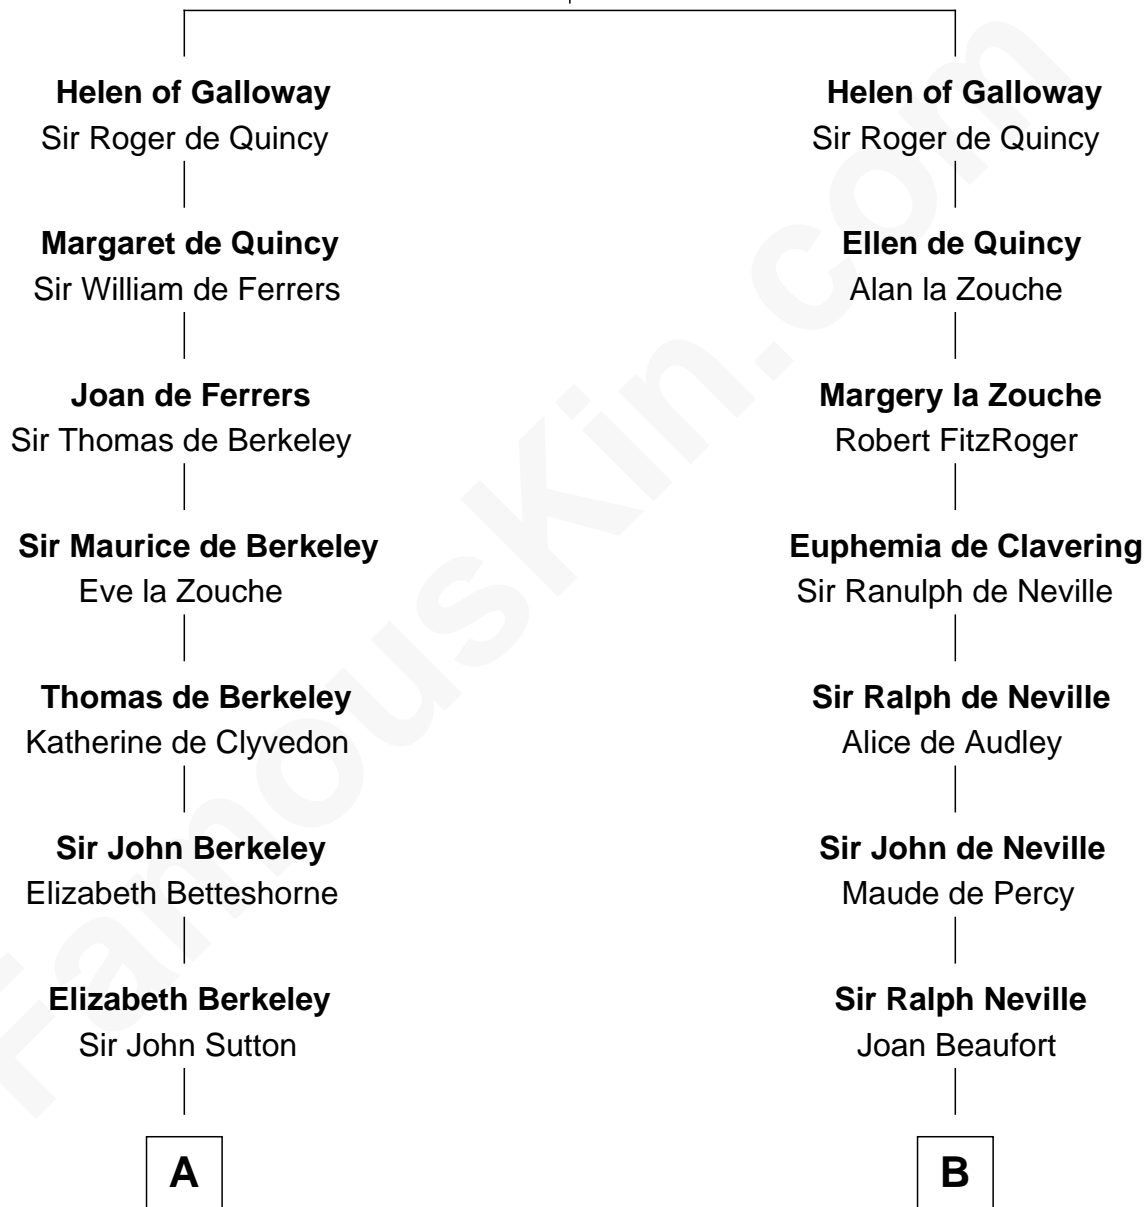

FamousKin.com Relationship Chart of

John Kerry

68th U.S. Secretary of State

10th cousin 11 times removed of

King Henry VIII

King of England

Alan of Galloway

Helen de l'Isle

C

Robert Charles Winthrop
Elizabeth Cabot Blanchard

Robert Charles Winthrop
Elizabeth Mason

Margaret Tyndal Winthrop
James Grant Forbes

Rosemary Isabel Forbes
Richard John Kerry

John Kerry
68th U.S. Secretary of State