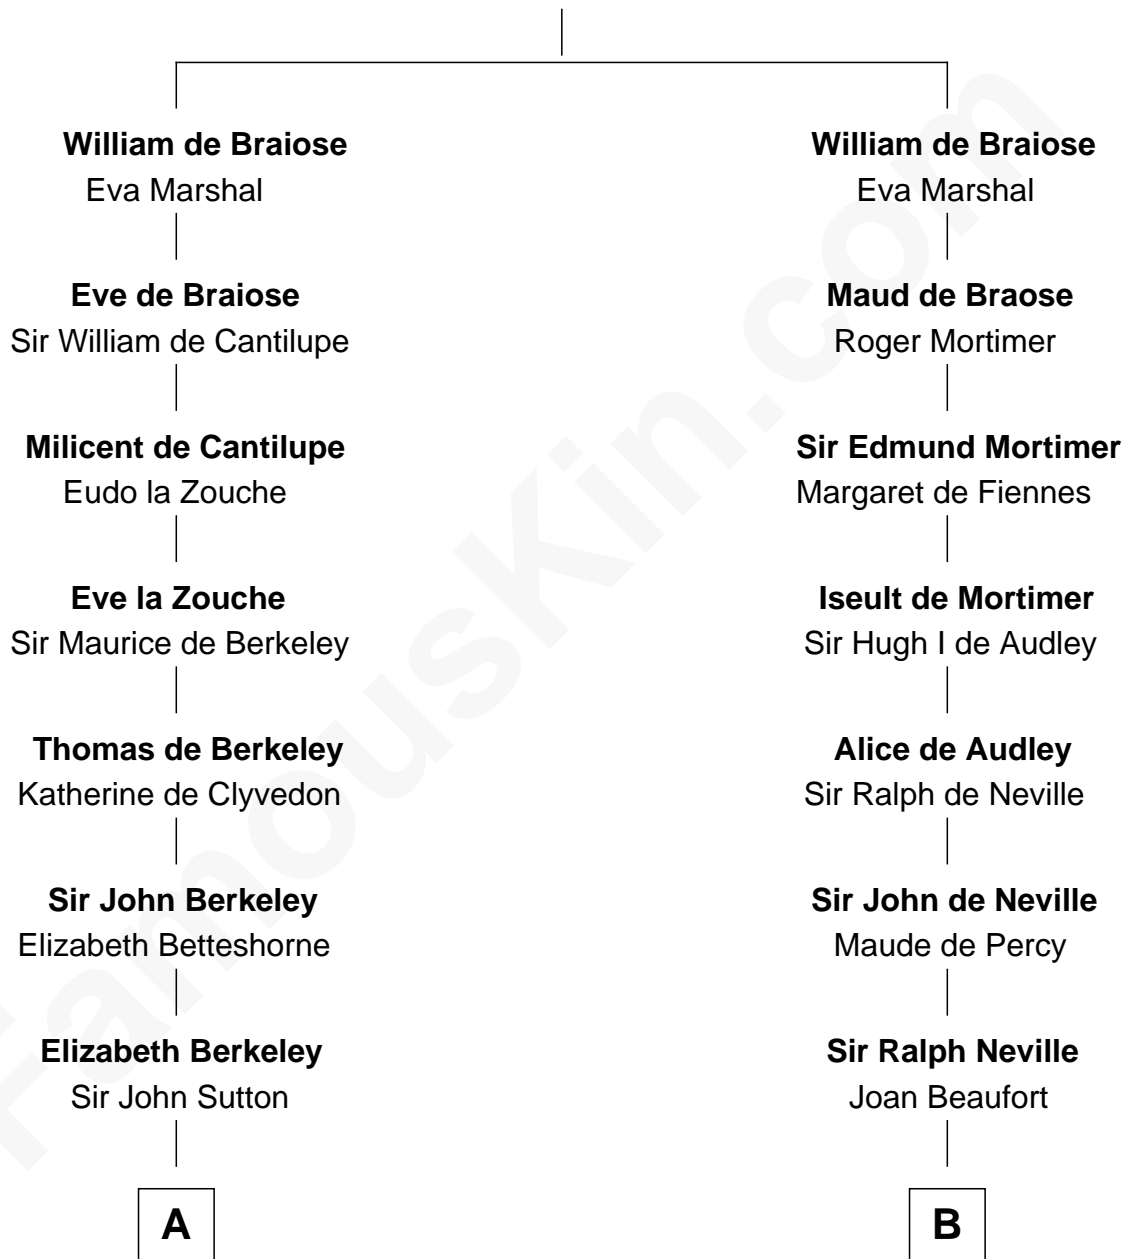

FamousKin.com Relationship Chart of

John Kerry

68th U.S. Secretary of State

10th cousin 11 times removed of

King Henry VIII

King of England

Reginald de Braiose

C

Robert Charles Winthrop
Elizabeth Cabot Blanchard

Robert Charles Winthrop
Elizabeth Mason

Margaret Tyndal Winthrop
James Grant Forbes

Rosemary Isabel Forbes
Richard John Kerry

John Kerry
68th U.S. Secretary of State