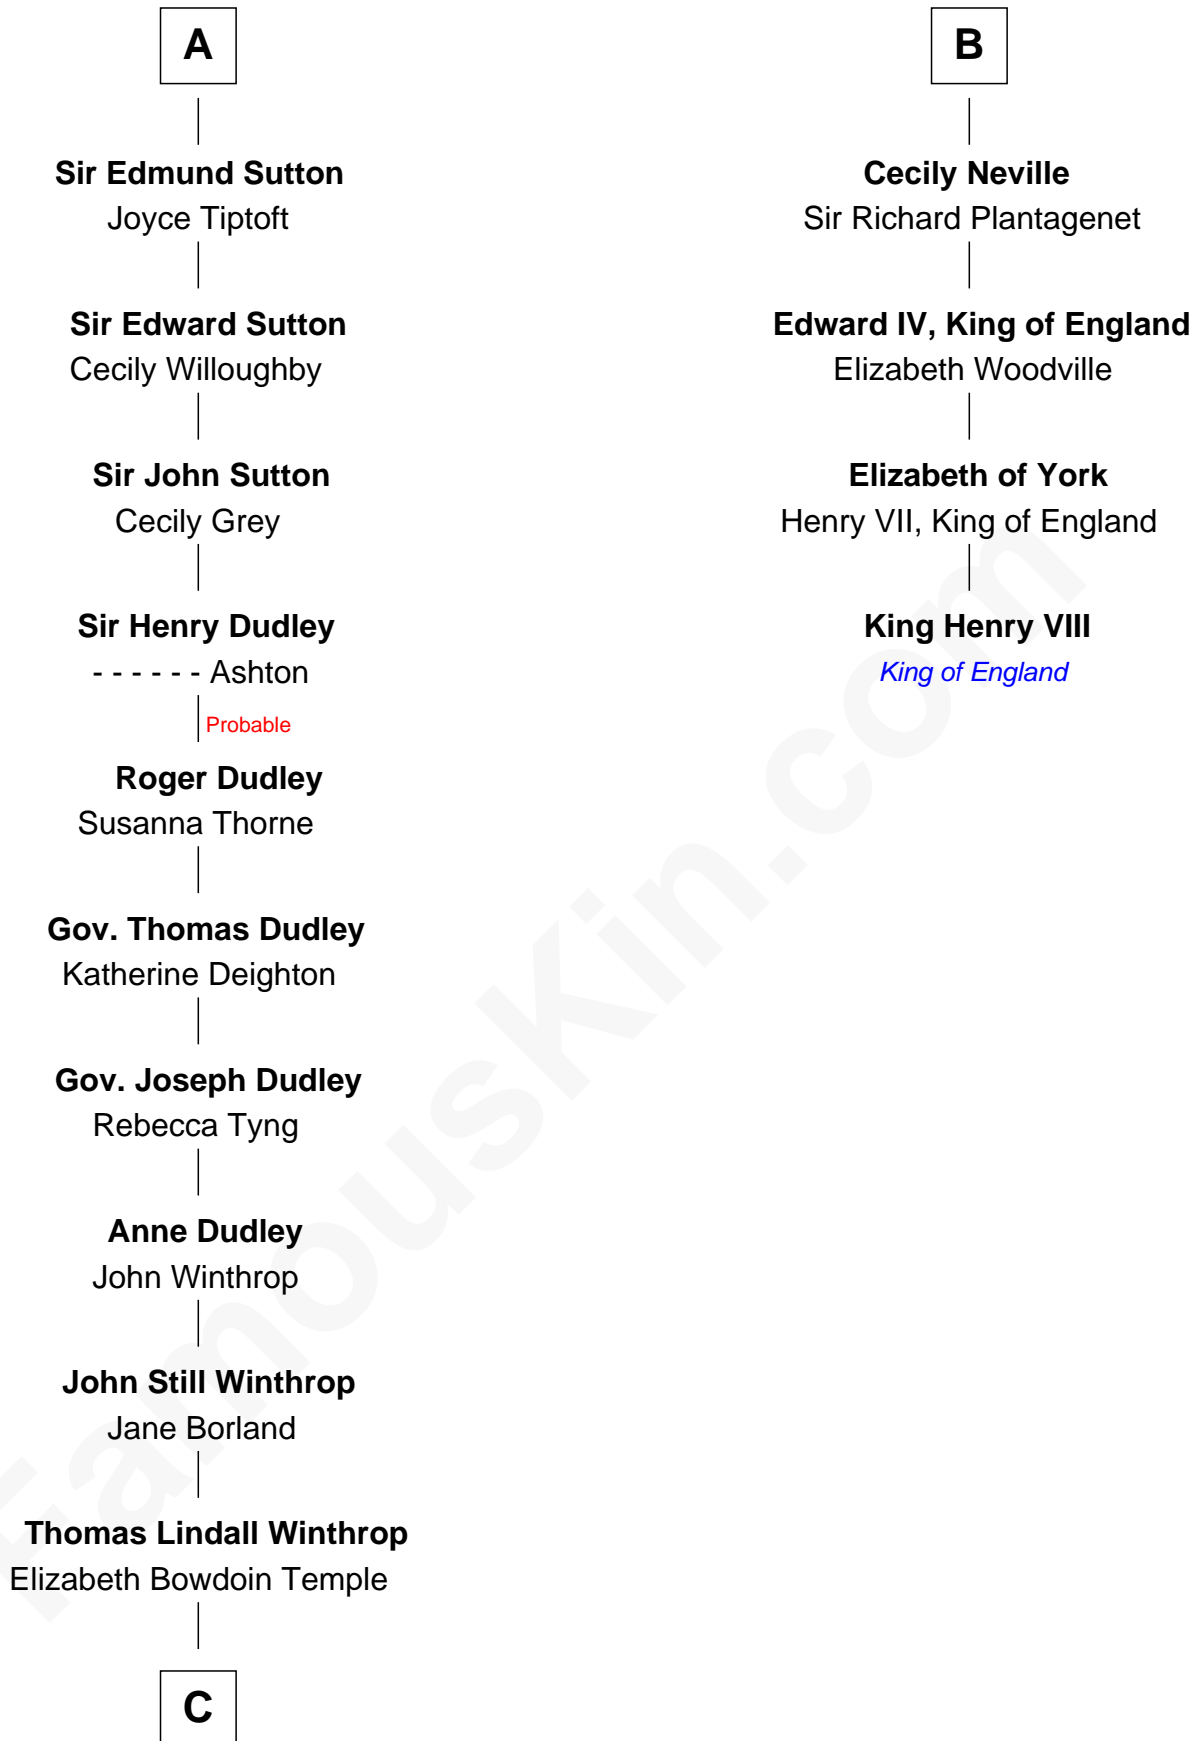

# FamousKin.com Relationship Chart of

**John Kerry**

*68th U.S. Secretary of State*

10th cousin 11 times removed of

**King Henry VIII**

*King of England*

**Sir William Marshal**

Isabel de Clare

**C**

Robert Charles Winthrop  
Elizabeth Cabot Blanchard

Robert Charles Winthrop  
Elizabeth Mason

Margaret Tyndal Winthrop  
James Grant Forbes

Rosemary Isabel Forbes  
Richard John Kerry

**John Kerry**  
*68th U.S. Secretary of State*