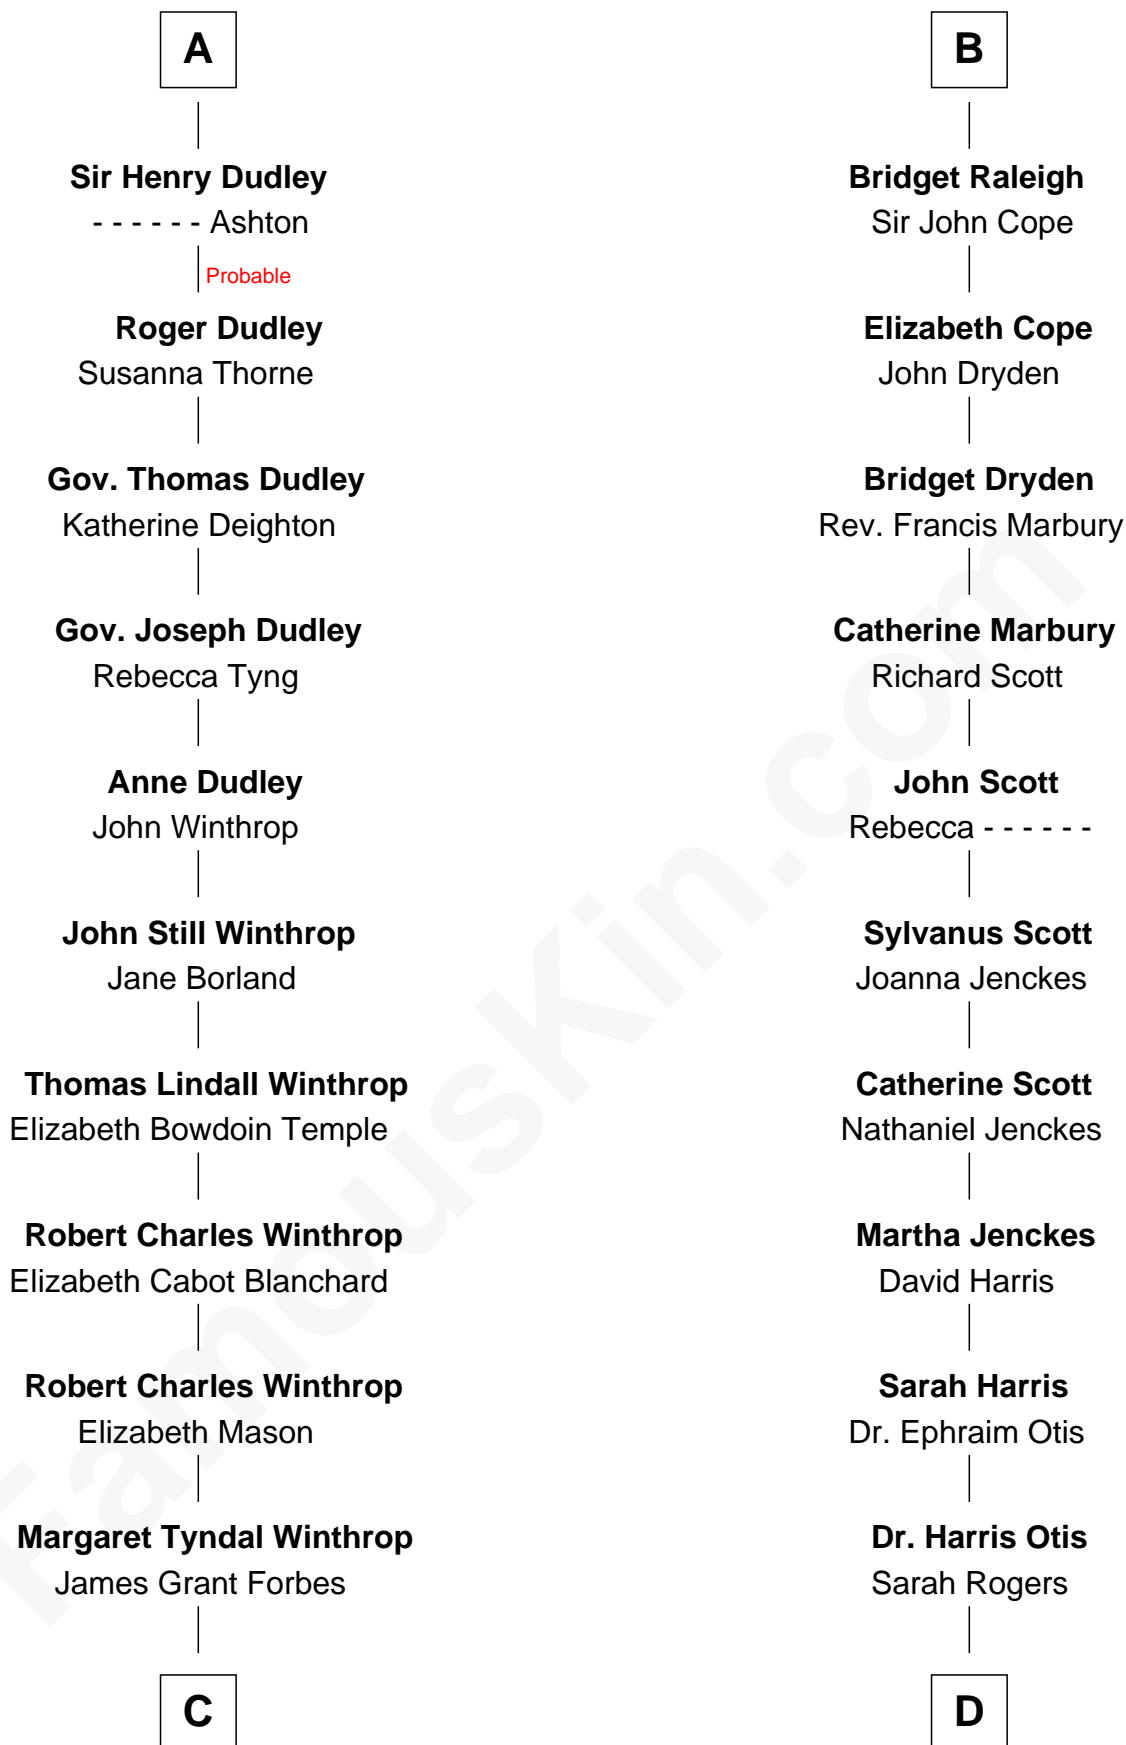

# FamousKin.com Relationship Chart of

**John Kerry**

*68th U.S. Secretary of State*

18th cousin 2 times removed of

**Willis Carrier**

*Inventor of Air Conditioning*

**Edmund Fitzalan**

Alice de Warenne

**Richard Fitzalan**  
Eleanor Plantagenet

**Alice Fitzalan**  
Sir Thomas de Holand

**Eleanor Holand**  
Edward Cherleton

**Joyce Cherleton**  
Sir John Tiptoft

**Joyce Tiptoft**  
Sir Edmund Sutton

**Sir Edward Sutton**  
Cecily Willoughby

**Sir John Sutton**  
Cecily Grey

**A**

**Mary Fitzalan**  
John le Strange

**Ankaret le Strange**  
Sir Richard Talbot

**Mary Talbot**  
Sir Thomas Greene

**Sir Thomas Greene**  
Phillippa Ferrers

**Elizabeth Greene**  
William Raleigh

**Sir Edward Raleigh**  
Margaret Verney

**Sir Edward Raleigh**  
Anne Chamberlayne

**B**

**C**

**Rosemary Isabel Forbes**

Richard John Kerry

**John Kerry**

*68th U.S. Secretary of State*