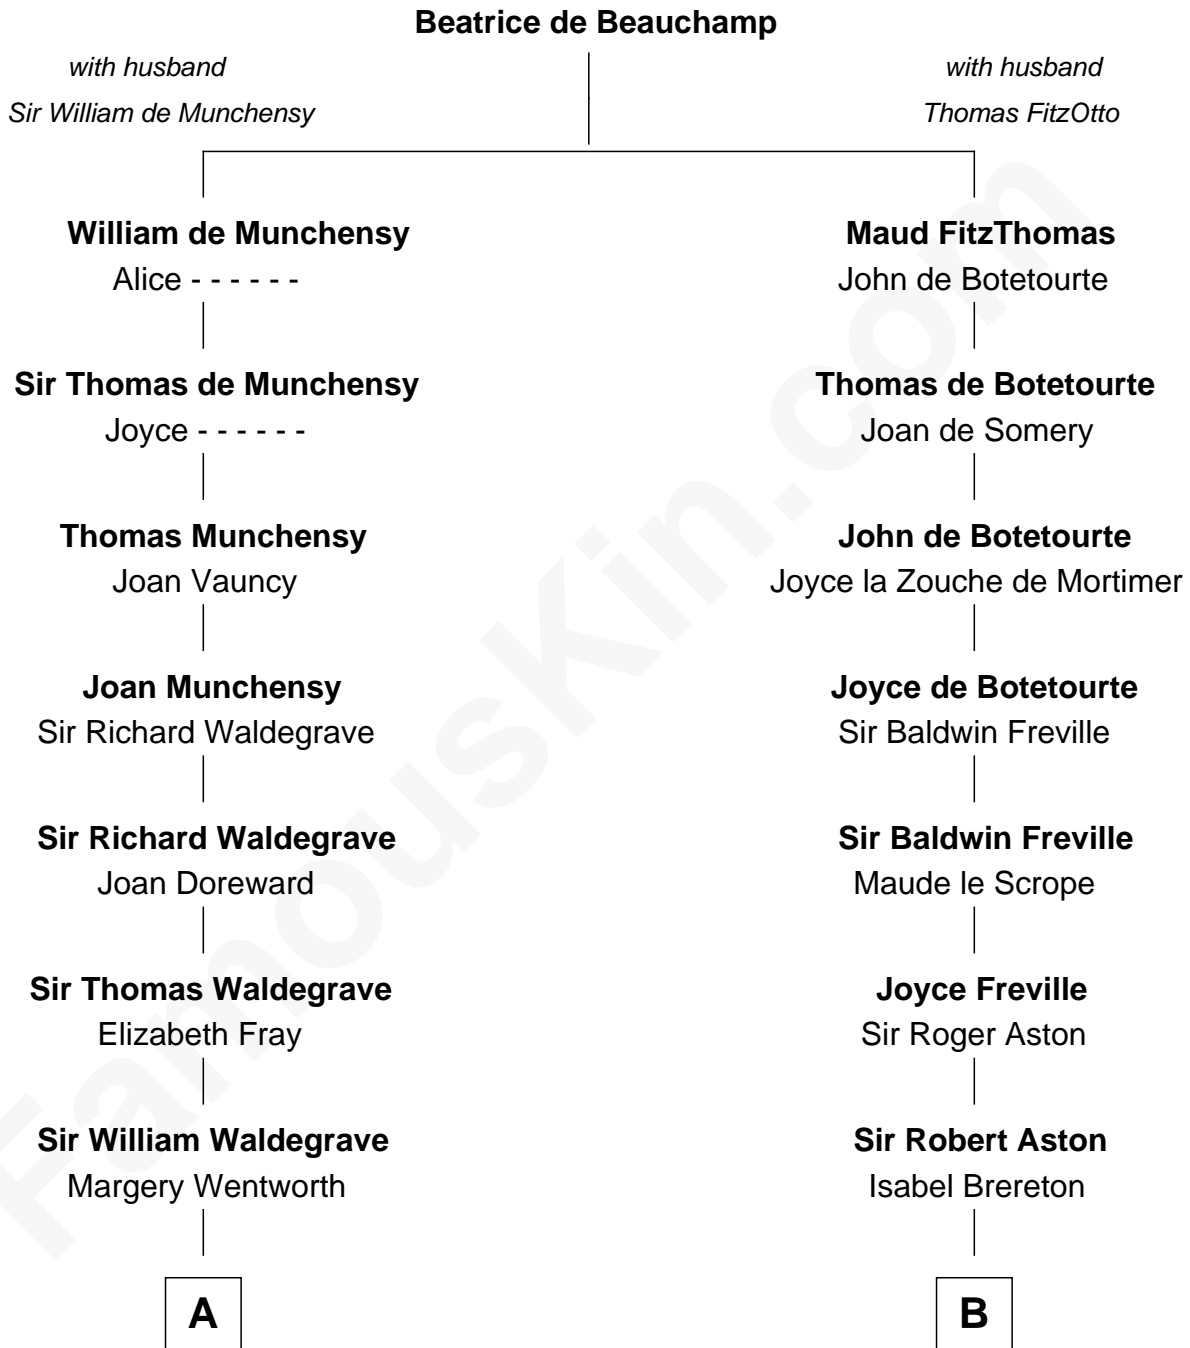

## Relationship Chart of

### John Kerry

68th U.S. Secretary of State

18th cousin 3 times removed of

### Francis Lightfoot Lee

Signer of the Declaration of Independence

**C**

**Sarah Ellen Francis**  
Robert Means Mason

**Elizabeth Mason**  
Robert Charles Winthrop

**Margaret Tyndal Winthrop**  
James Grant Forbes