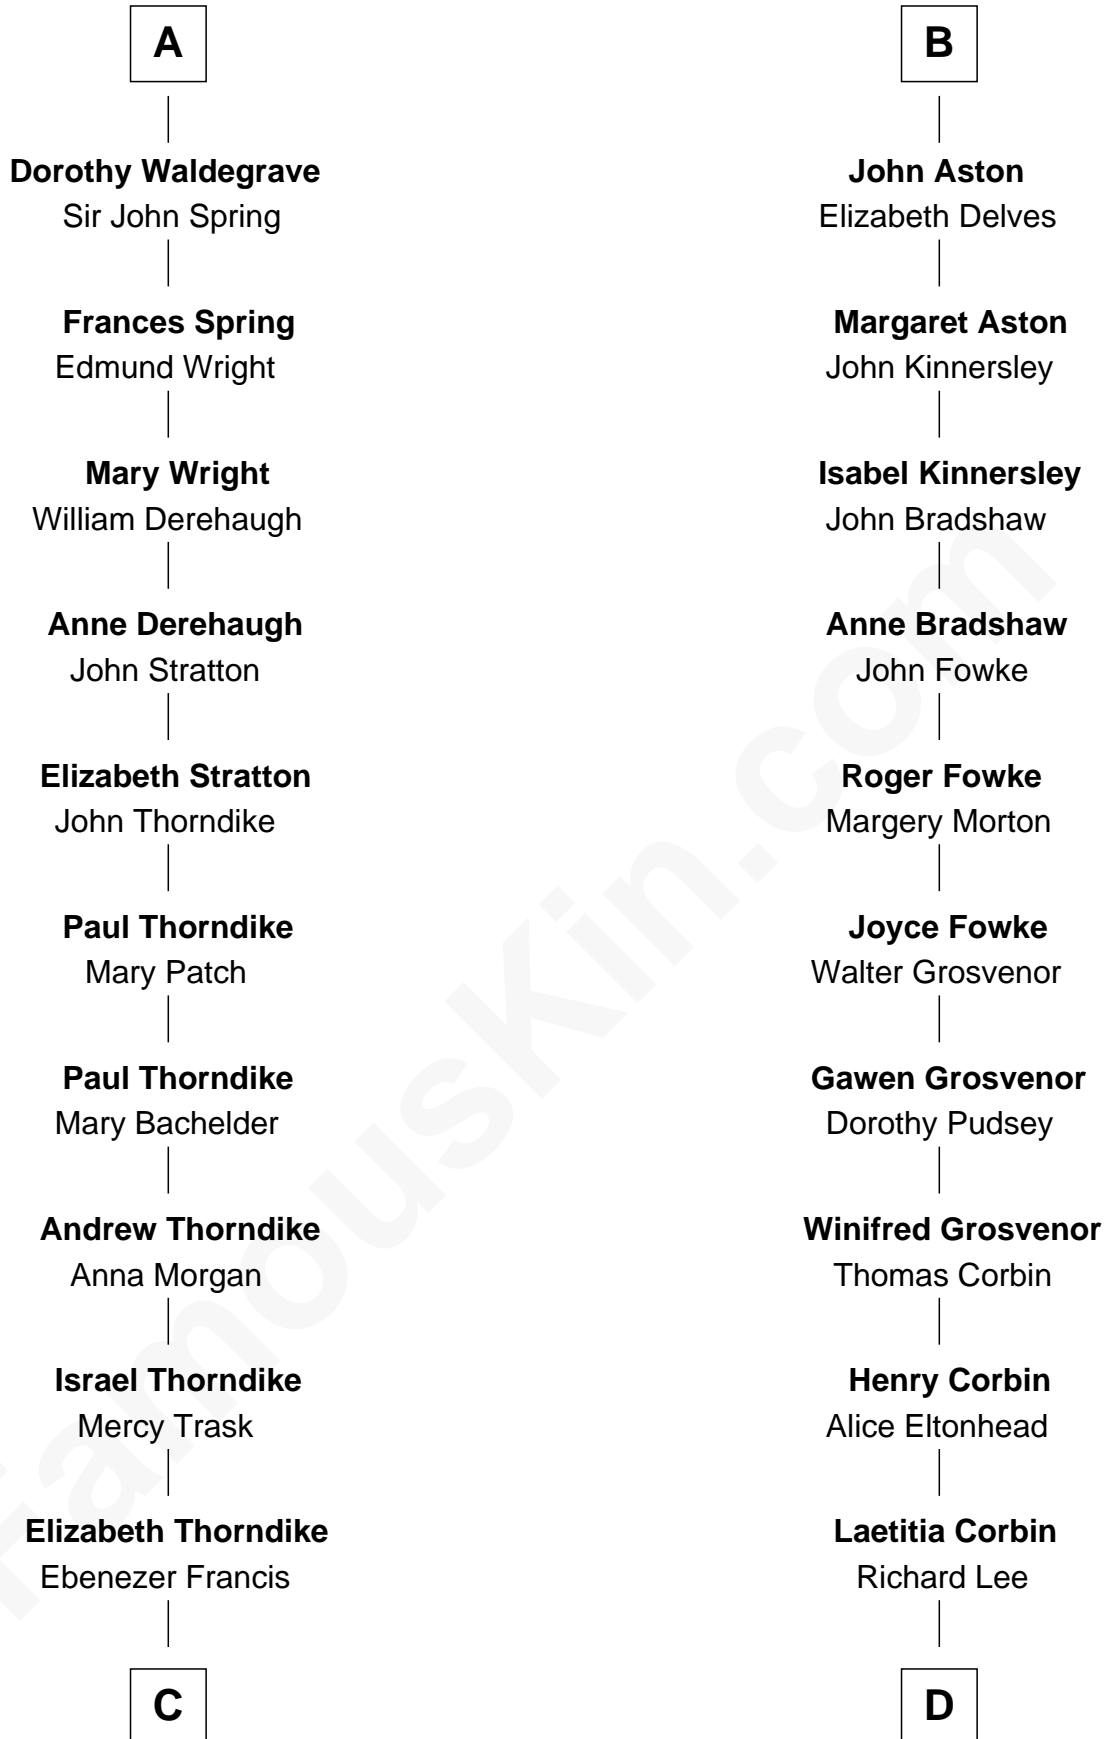

## Relationship Chart of

### John Kerry

68th U.S. Secretary of State

18th cousin 3 times removed of

### Francis Lightfoot Lee

Signer of the Declaration of Independence

**C**

**Sarah Ellen Francis**  
Robert Means Mason

**Elizabeth Mason**  
Robert Charles Winthrop

**Margaret Tyndal Winthrop**  
James Grant Forbes