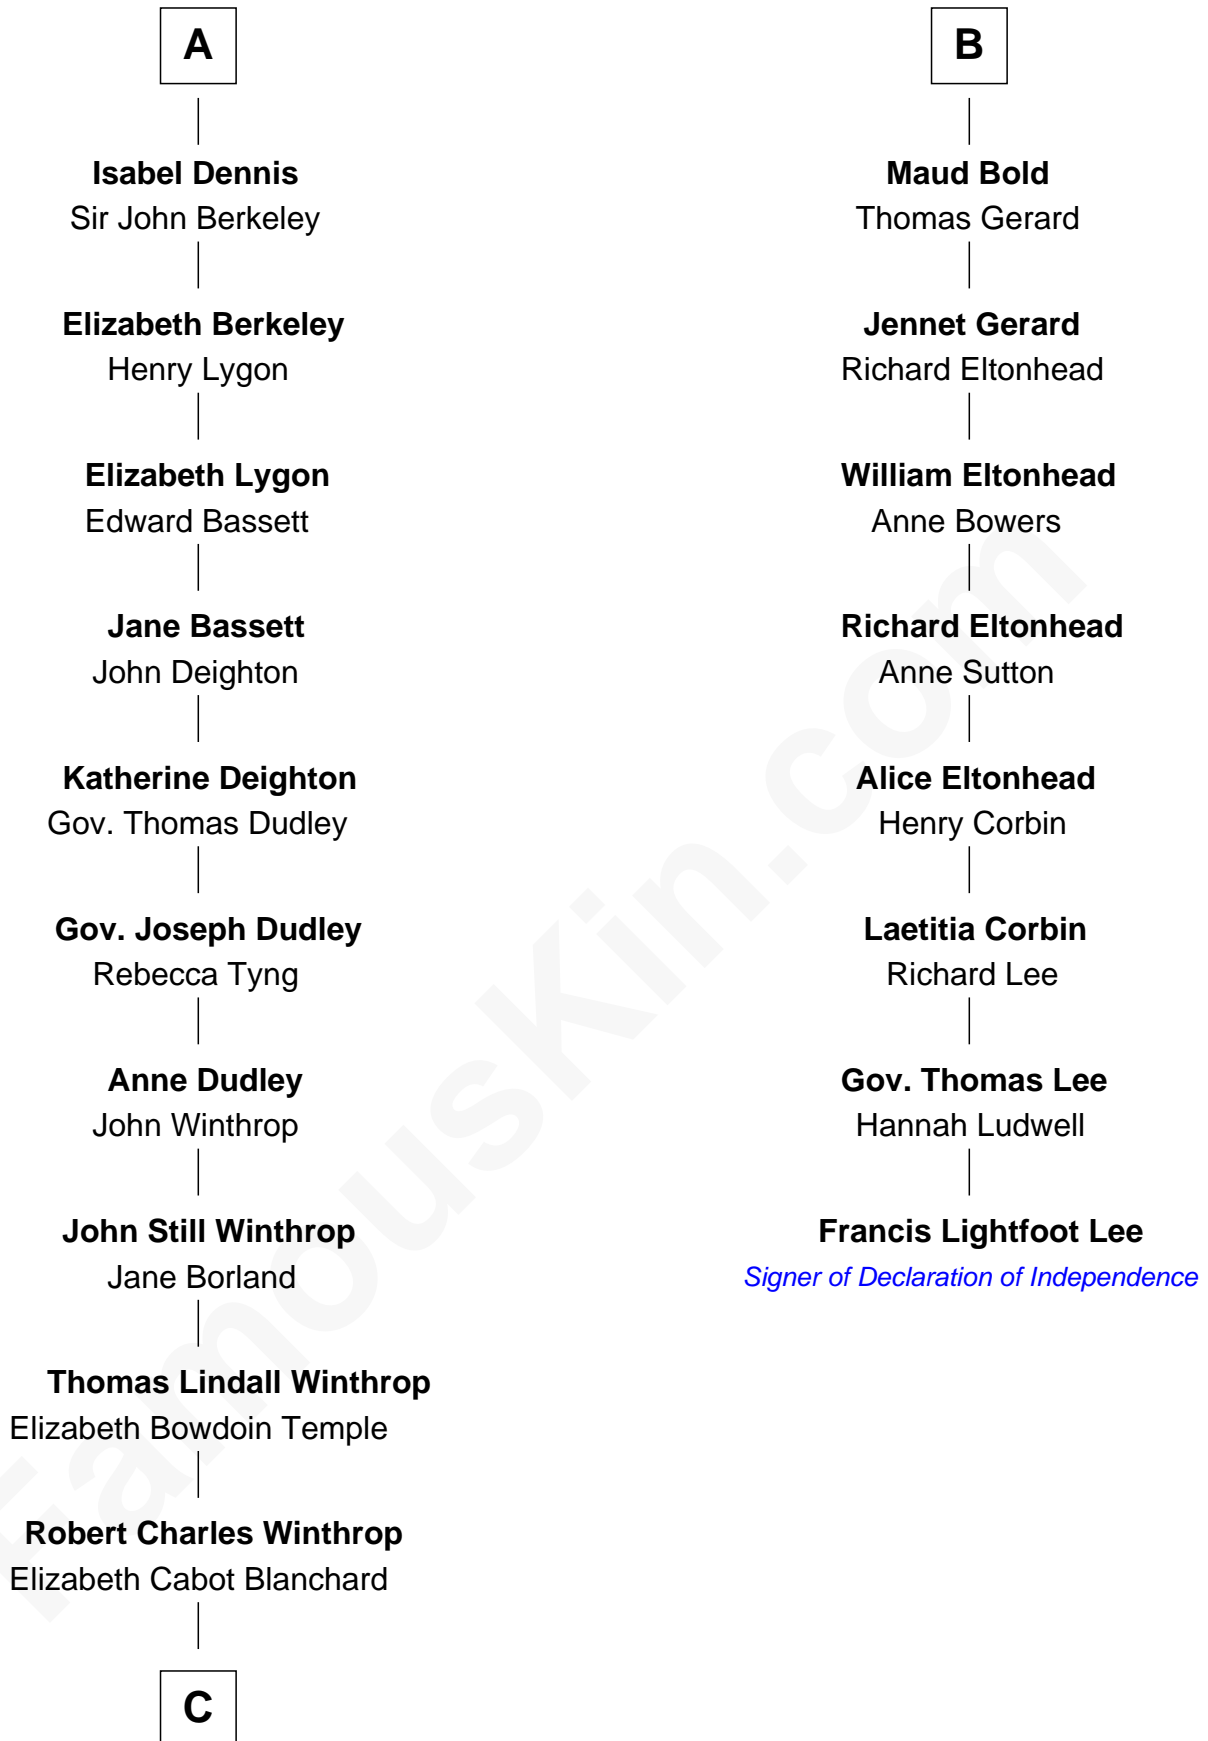

FamousKin.com

Relationship Chart of

John Kerry

68th U.S. Secretary of State

14th cousin 6 times removed of

Francis Lightfoot Lee

Signer of the Declaration of Independence

Humphrey de Bohun

Maud de Fiennes

C

Robert Charles Winthrop

Elizabeth Mason

Margaret Tyndal Winthrop

James Grant Forbes

Rosemary Isabel Forbes

Richard John Kerry