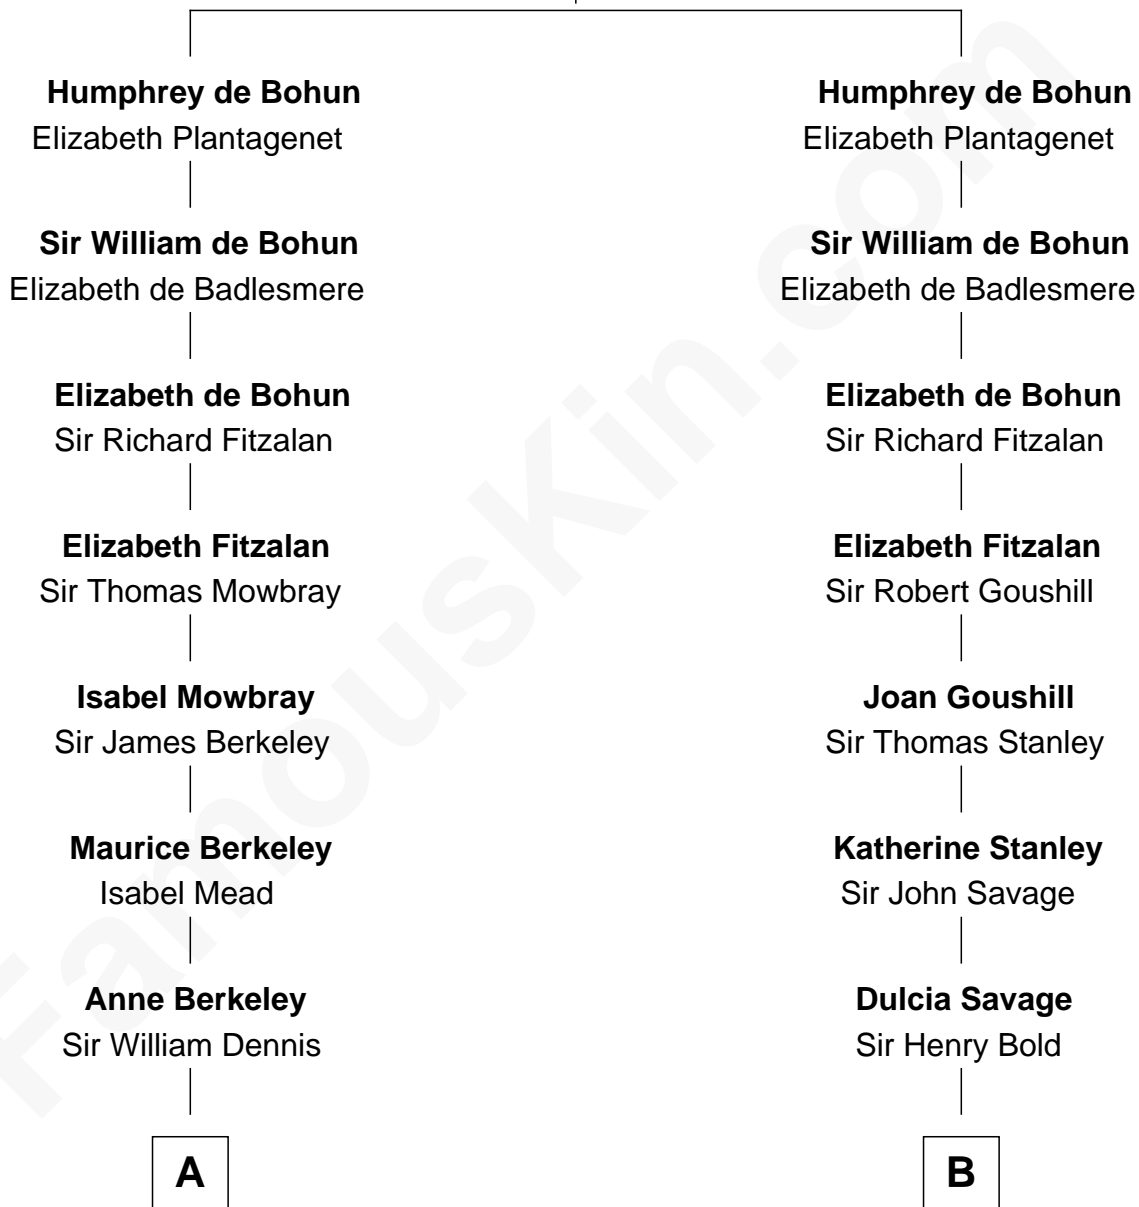

FamousKin.com

Relationship Chart of

John Kerry

68th U.S. Secretary of State

14th cousin 6 times removed of

Francis Lightfoot Lee

Signer of the Declaration of Independence

Humphrey de Bohun

Maud de Fiennes

C

Robert Charles Winthrop

Elizabeth Mason

Margaret Tyndal Winthrop

James Grant Forbes

Rosemary Isabel Forbes

Richard John Kerry