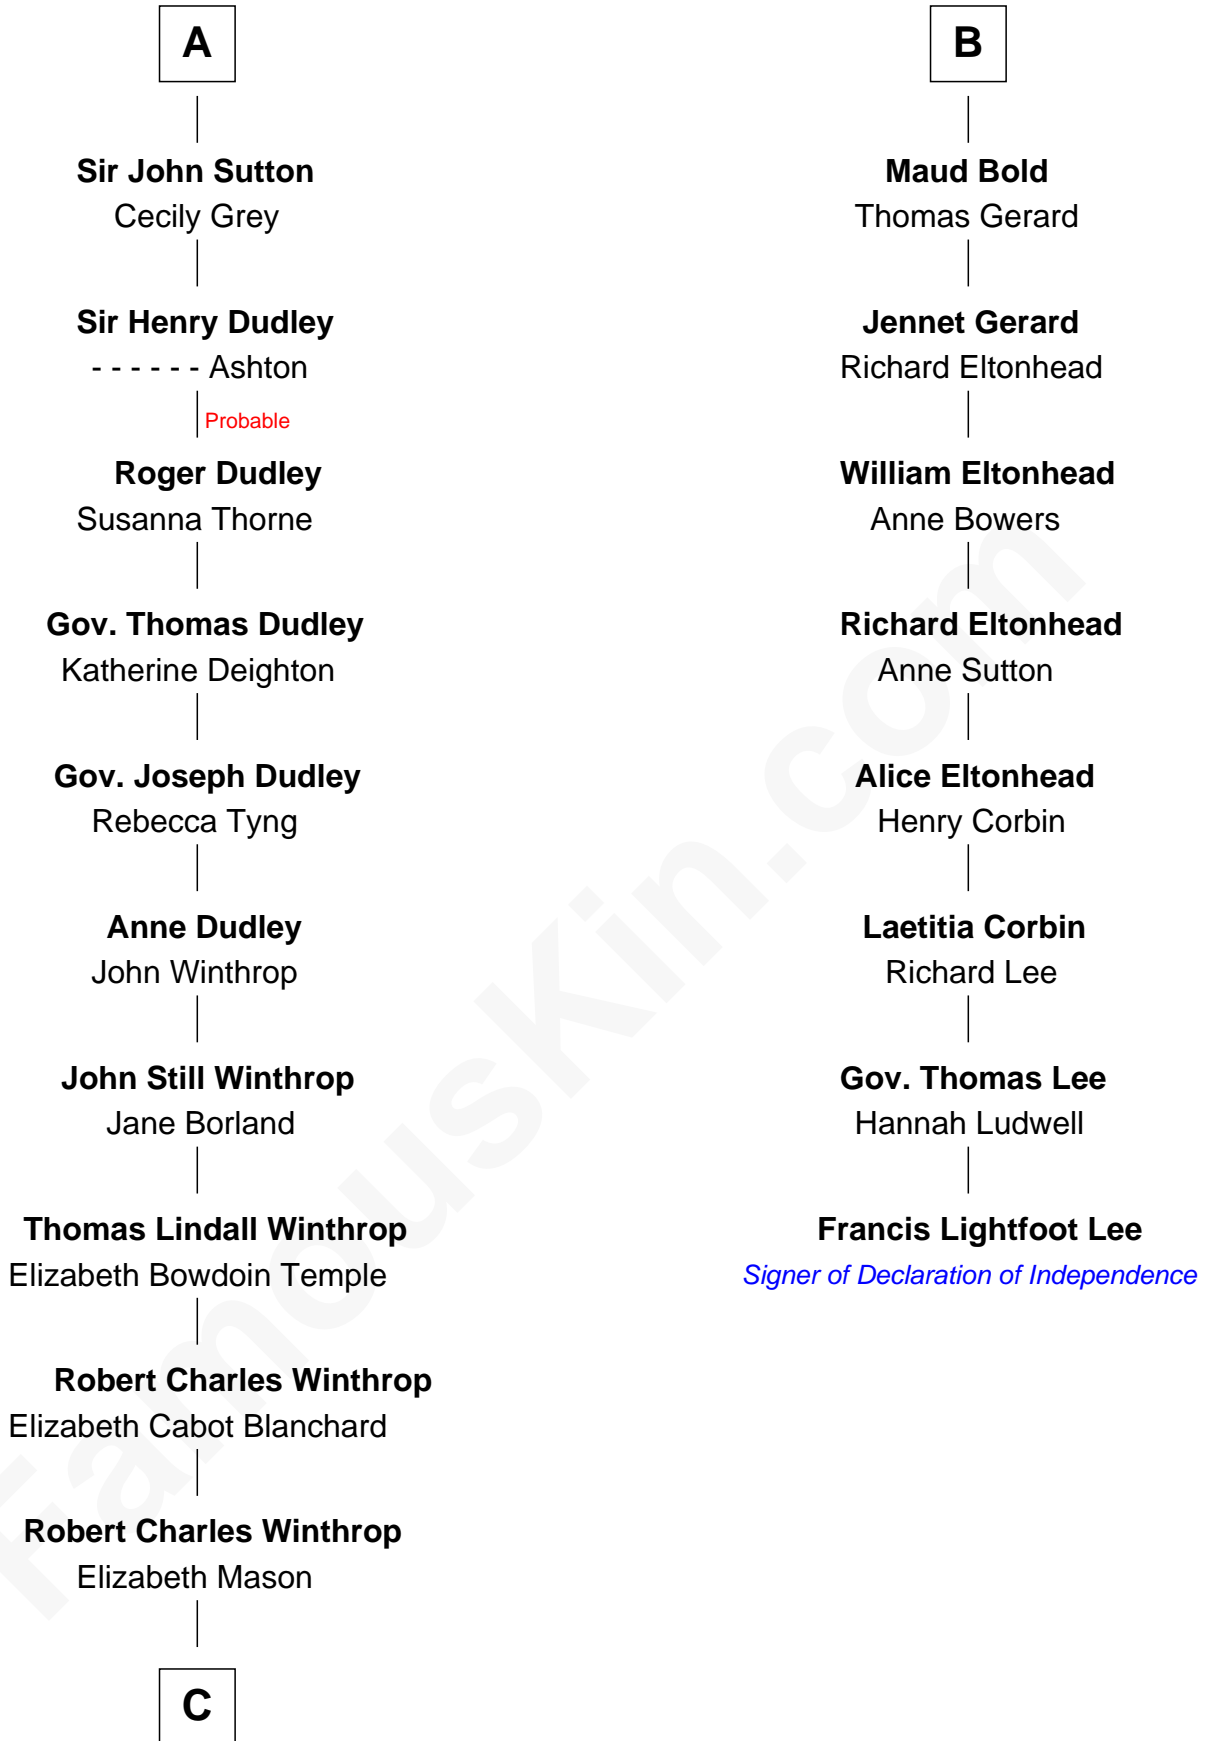

FamousKin.com

Relationship Chart of

John Kerry

68th U.S. Secretary of State

14th cousin 5 times removed of

Francis Lightfoot Lee

Signer of the Declaration of Independence

Sir Patrick de Chaworth

Isabella de Beauchamp

C

—
Margaret Tyndal Winthrop

James Grant Forbes

—
Rosemary Isabel Forbes

Richard John Kerry

—
John Kerry

68th U.S. Secretary of State