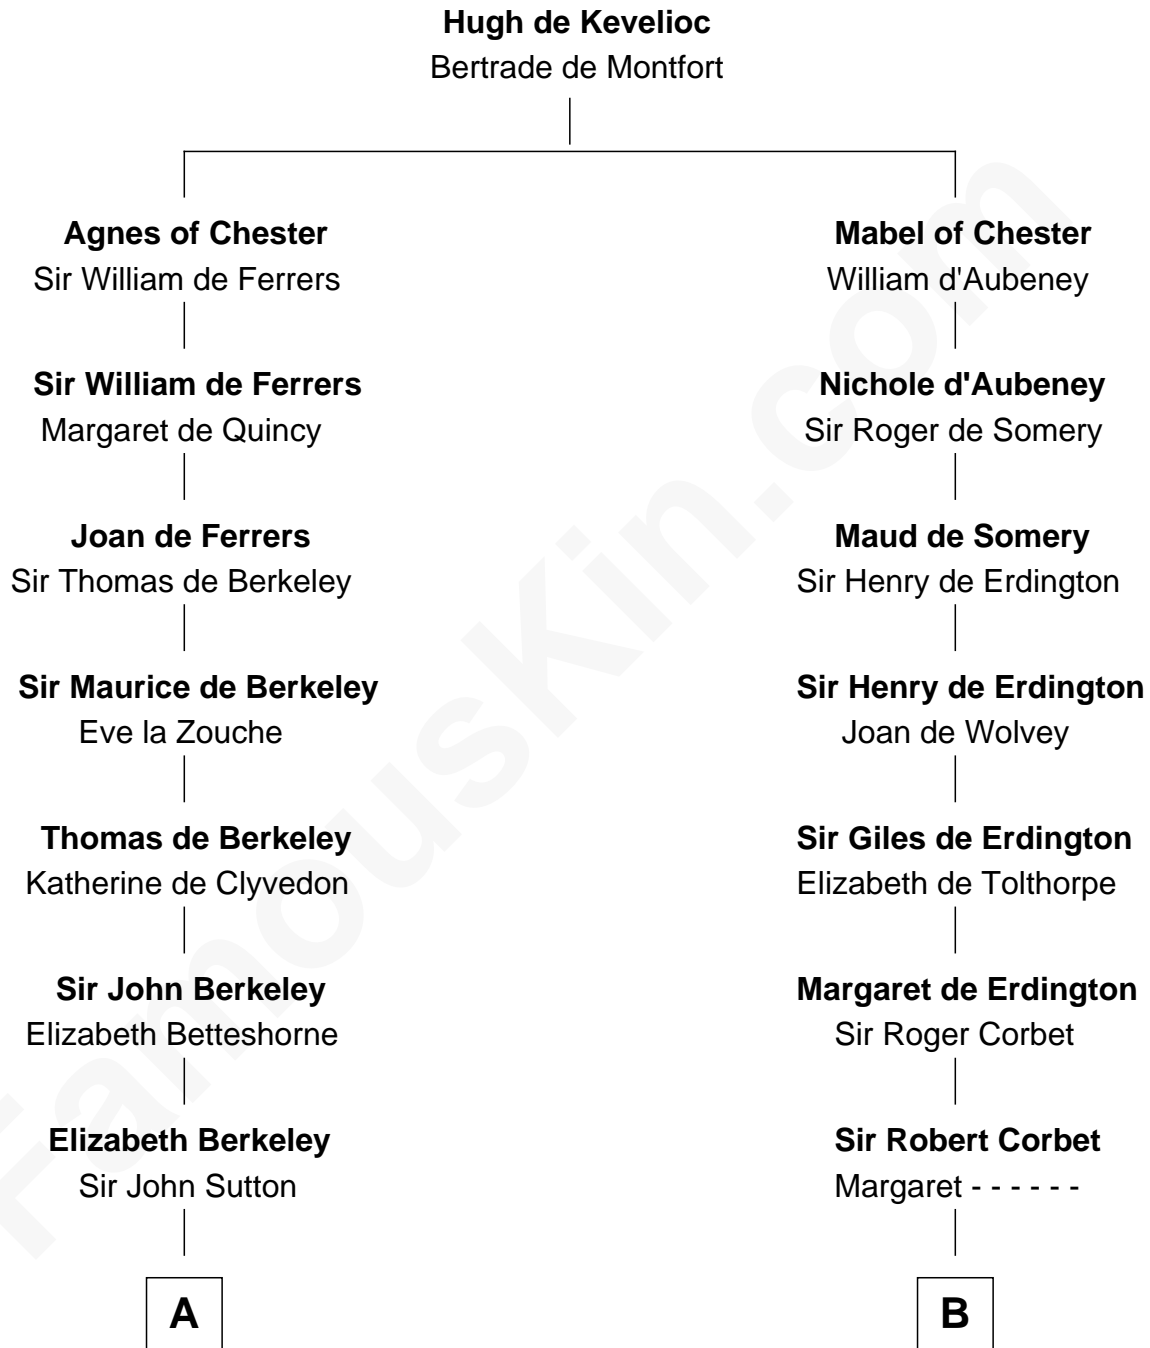

FamousKin.com

Relationship Chart of

John Kerry

68th U.S. Secretary of State

18th cousin 3 times removed of

Francis Lightfoot Lee

Signer of the Declaration of Independence

C

Robert Charles Winthrop
Elizabeth Cabot Blanchard

Robert Charles Winthrop
Elizabeth Mason

Margaret Tyndal Winthrop
James Grant Forbes

Rosemary Isabel Forbes
Richard John Kerry

John Kerry
68th U.S. Secretary of State

D

Gov. Thomas Lee
Hannah Ludwell

Francis Lightfoot Lee
Signer of Declaration of Independence

FamousKin.com