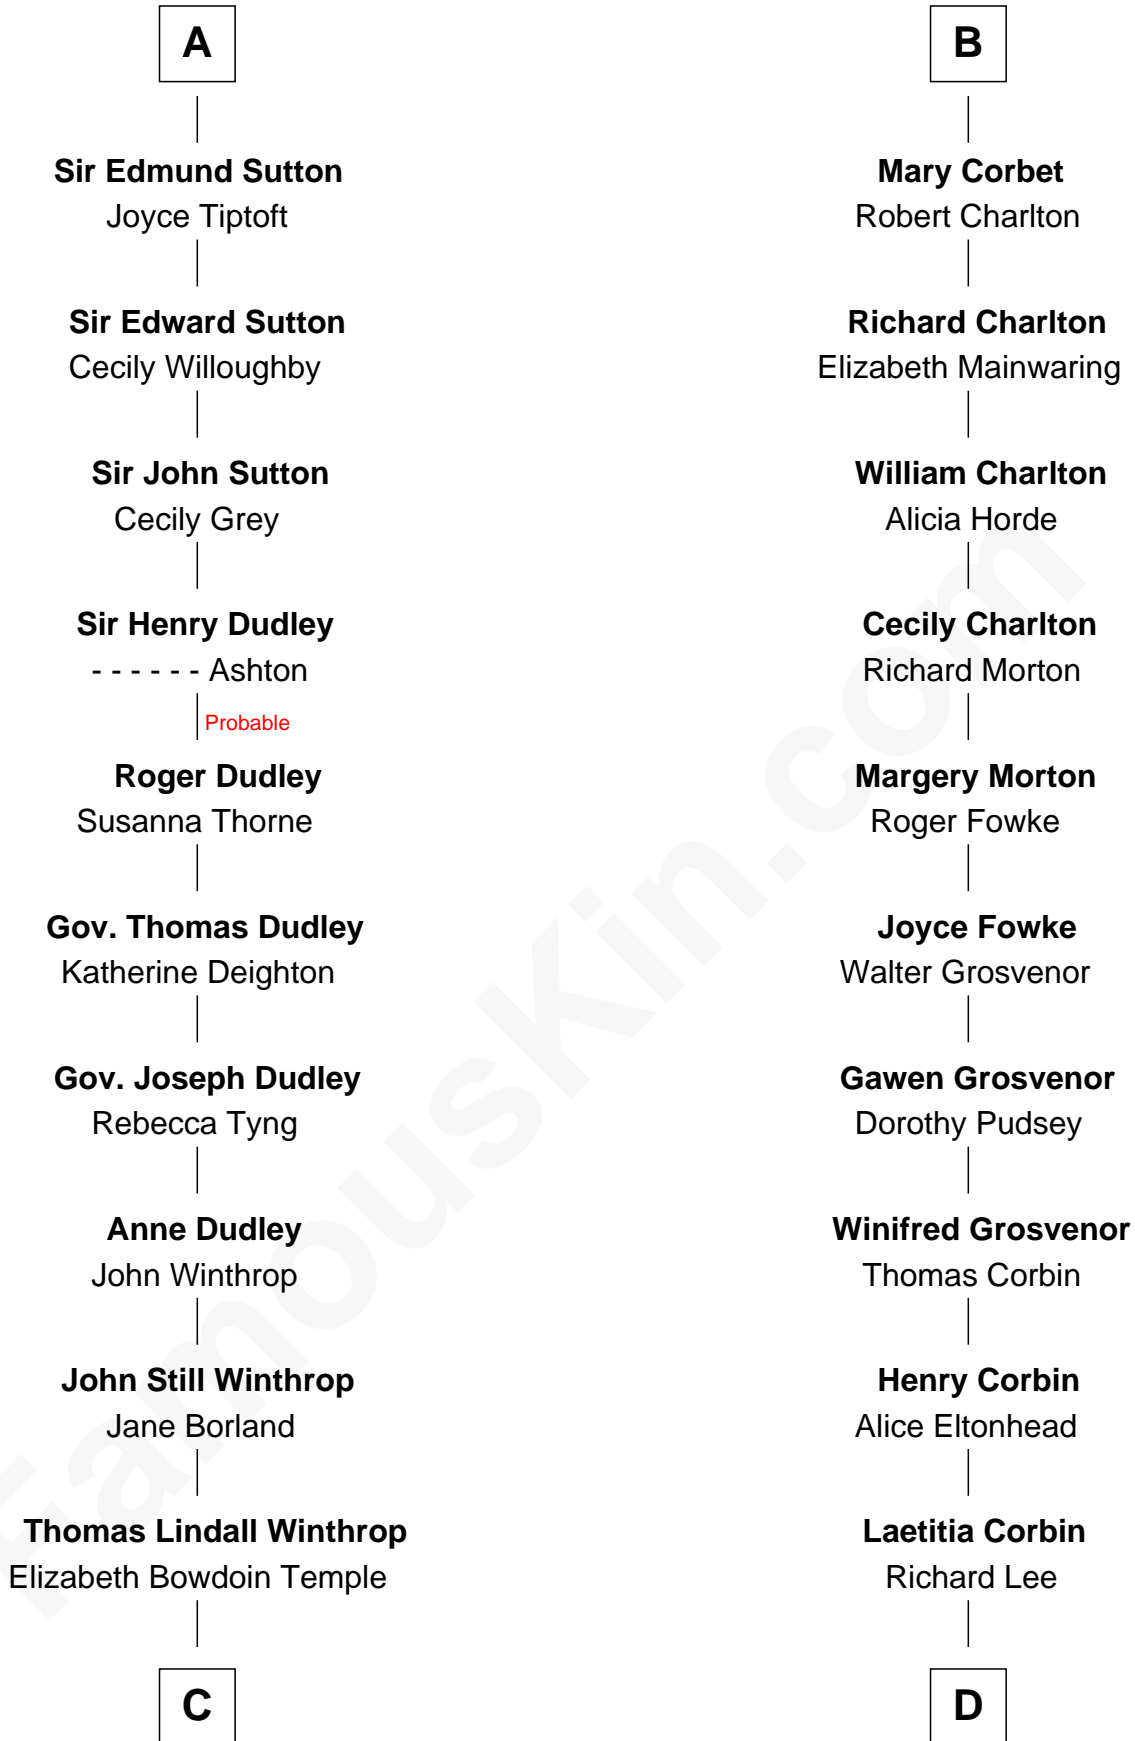

FamousKin.com

Relationship Chart of

John Kerry

68th U.S. Secretary of State

18th cousin 3 times removed of

Francis Lightfoot Lee

Signer of the Declaration of Independence

C

Robert Charles Winthrop
Elizabeth Cabot Blanchard

Robert Charles Winthrop
Elizabeth Mason

Margaret Tyndal Winthrop
James Grant Forbes

Rosemary Isabel Forbes
Richard John Kerry

John Kerry
68th U.S. Secretary of State

D

Gov. Thomas Lee
Hannah Ludwell

Francis Lightfoot Lee
Signer of Declaration of Independence

FamousKin.com