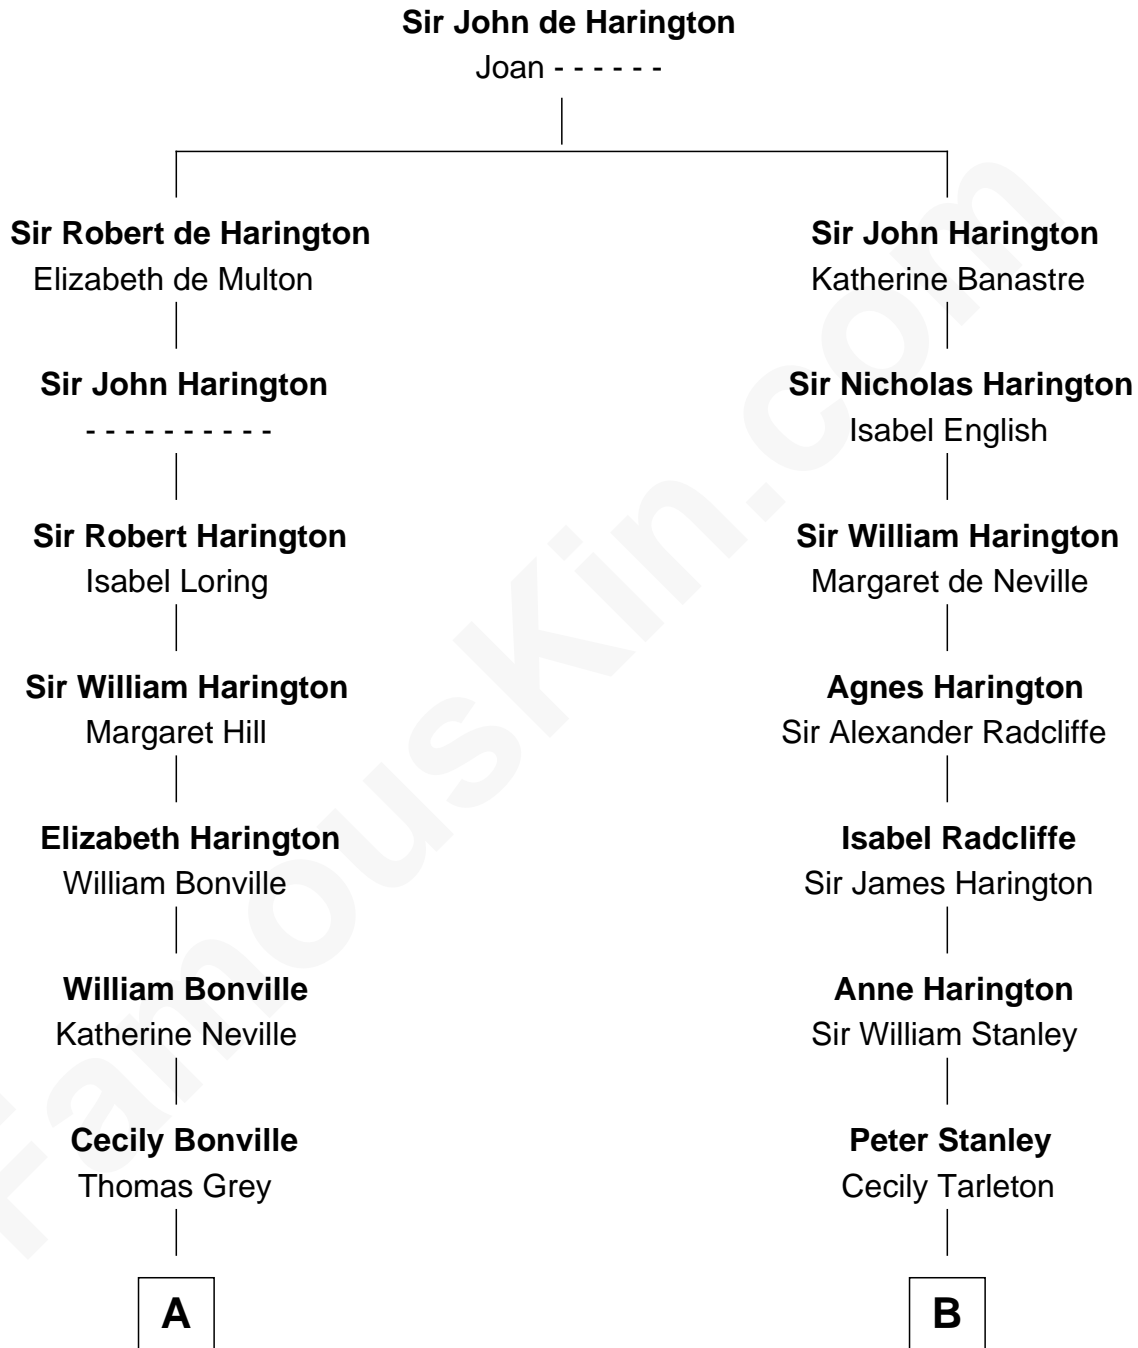

FamousKin.com

Relationship Chart of

John Kerry

68th U.S. Secretary of State

12th cousin 7 times removed of

Francis Lightfoot Lee

Signer of the Declaration of Independence

C

—
Margaret Tyndal Winthrop

James Grant Forbes

—
Rosemary Isabel Forbes

Richard John Kerry

—
John Kerry

68th U.S. Secretary of State

FamousKin.com