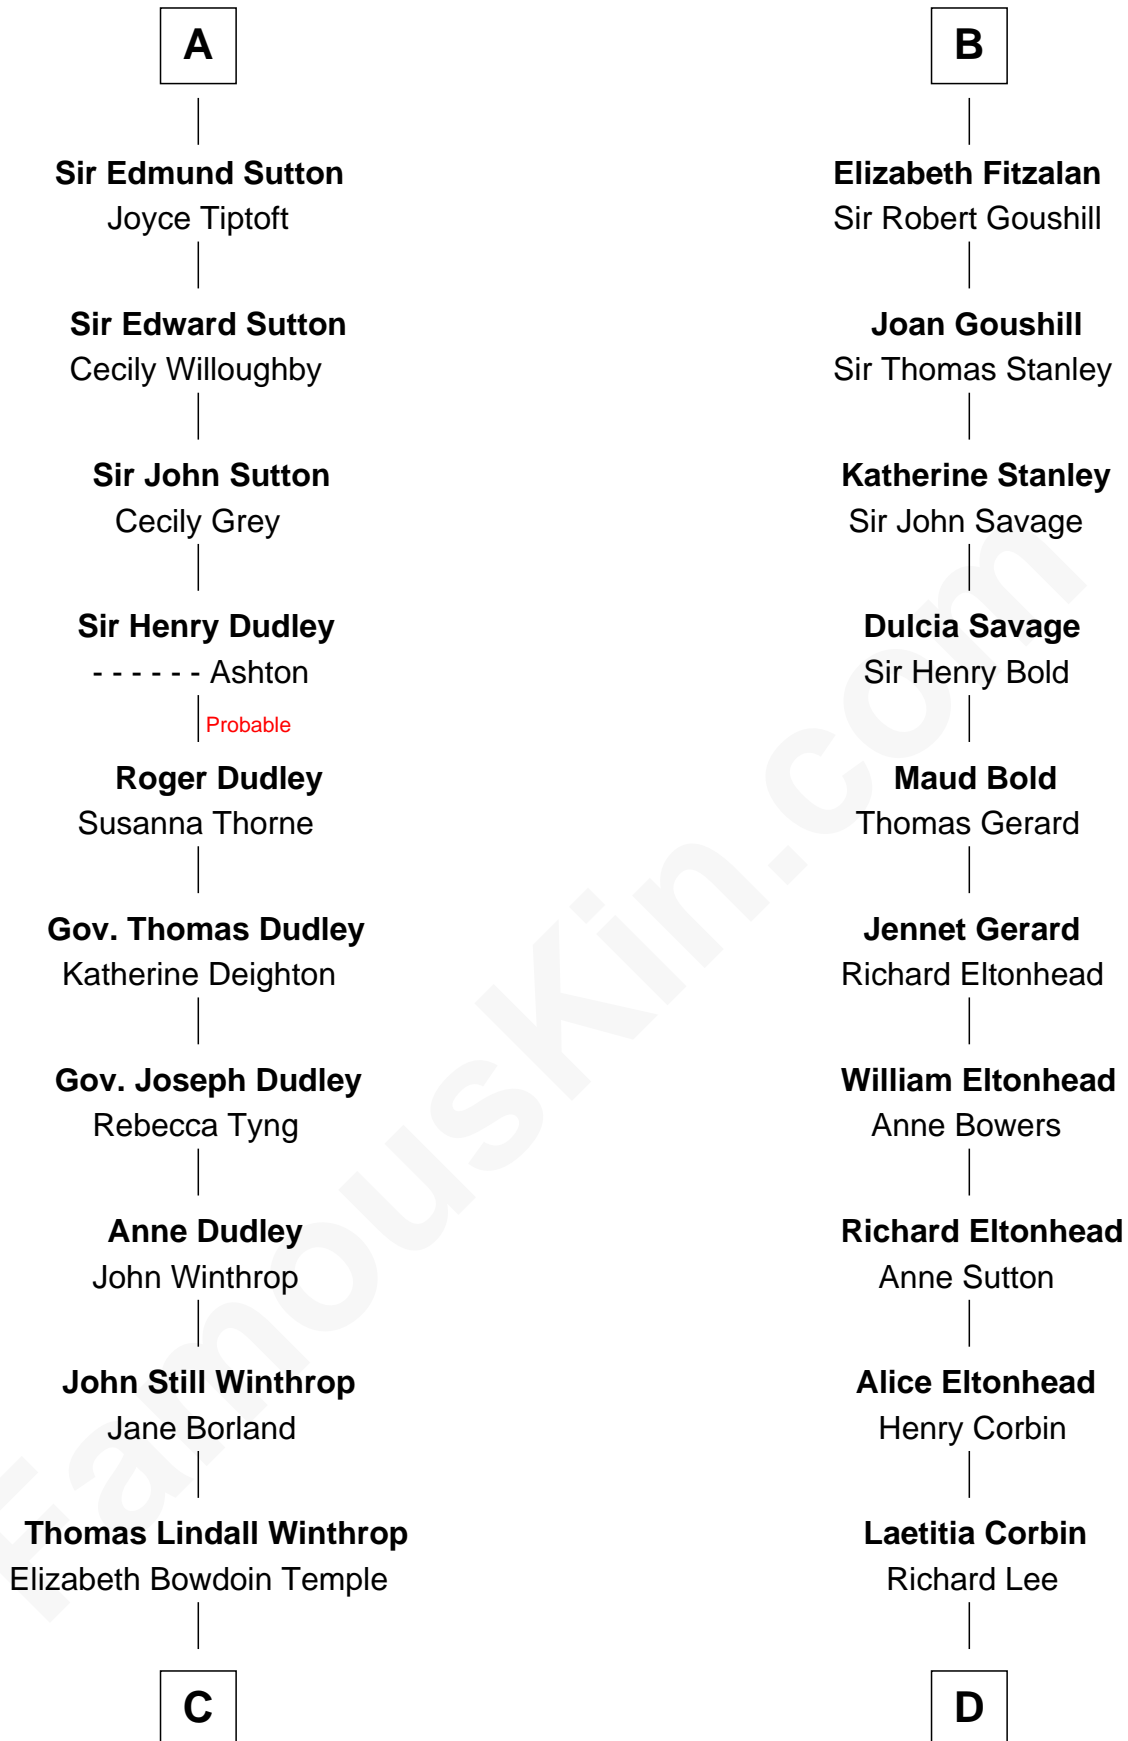

## Relationship Chart of

### John Kerry

68th U.S. Secretary of State

18th cousin 3 times removed of

### Francis Lightfoot Lee

Signer of the Declaration of Independence

**C**

**Robert Charles Winthrop**  
Elizabeth Cabot Blanchard

**Robert Charles Winthrop**  
Elizabeth Mason

**Margaret Tyndal Winthrop**  
James Grant Forbes