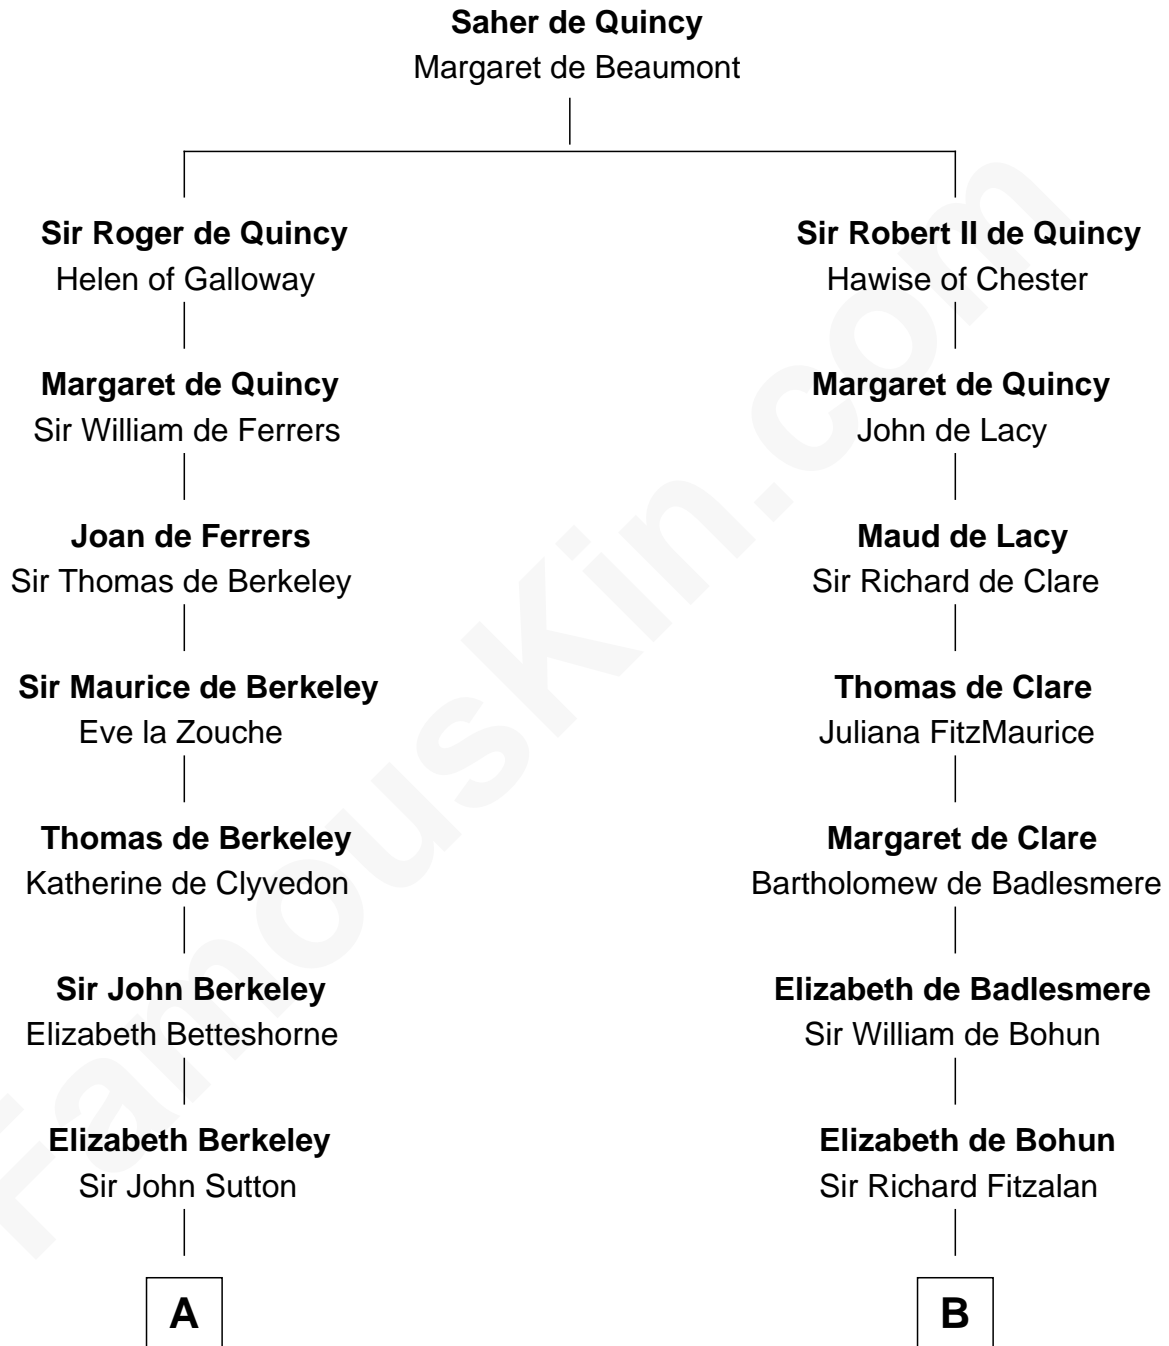

Francis Lightfoot Lee

Signer of the Declaration of Independence