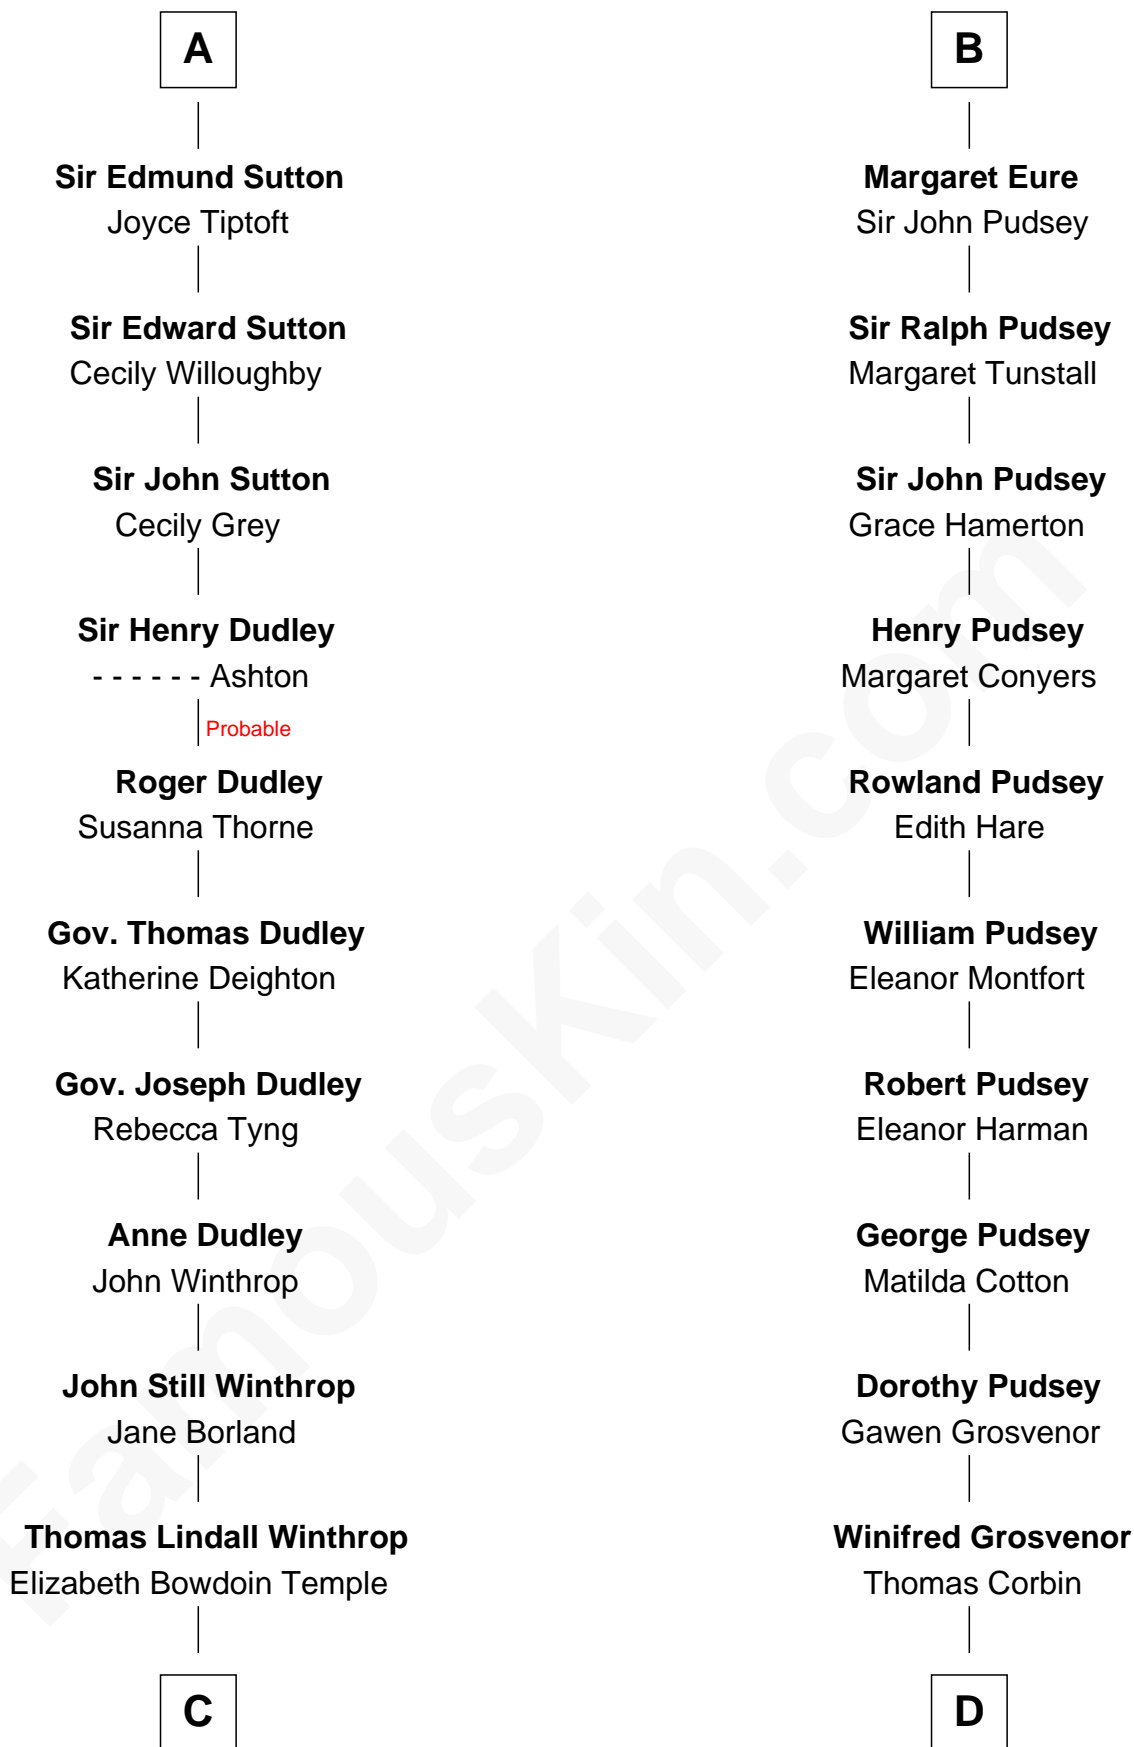

FamousKin.com

Relationship Chart of

John Kerry

68th U.S. Secretary of State

20th cousin 1 time removed of

Francis Lightfoot Lee

Signer of the Declaration of Independence

C

Robert Charles Winthrop
Elizabeth Cabot Blanchard

Robert Charles Winthrop
Elizabeth Mason

Margaret Tyndal Winthrop
James Grant Forbes

Rosemary Isabel Forbes
Richard John Kerry

John Kerry
68th U.S. Secretary of State

D

Henry Corbin
Alice Eltonhead

Laetitia Corbin
Richard Lee

Gov. Thomas Lee
Hannah Ludwell

Francis Lightfoot Lee
Signer of Declaration of Independence