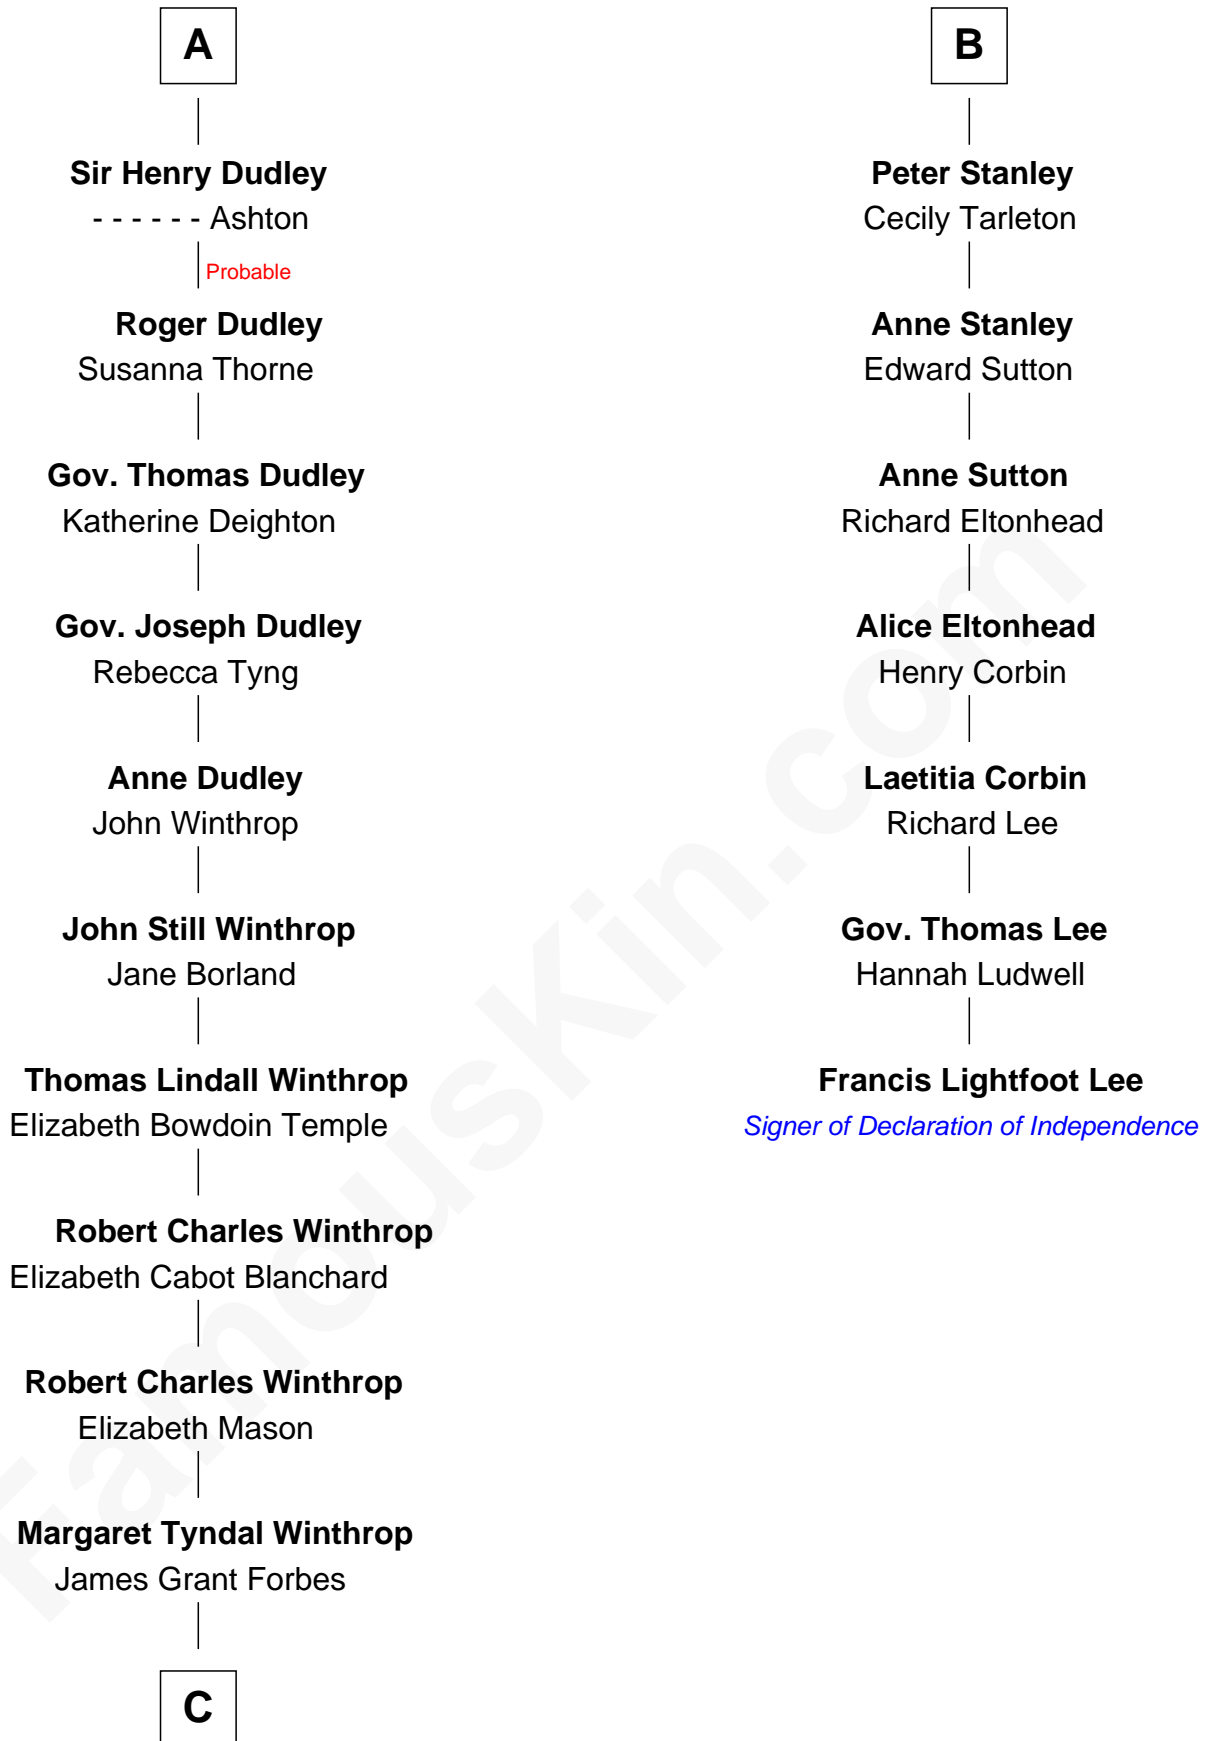

### John Kerry

68th U.S. Secretary of State

13th cousin 5 times removed of

### Francis Lightfoot Lee

Signer of the Declaration of Independence

**Sir Robert de Holland**

Maude la Zouche

**C**

—  
**Rosemary Isabel Forbes**

Richard John Kerry

—  
**John Kerry**

*68th U.S. Secretary of State*

FamousKin.com