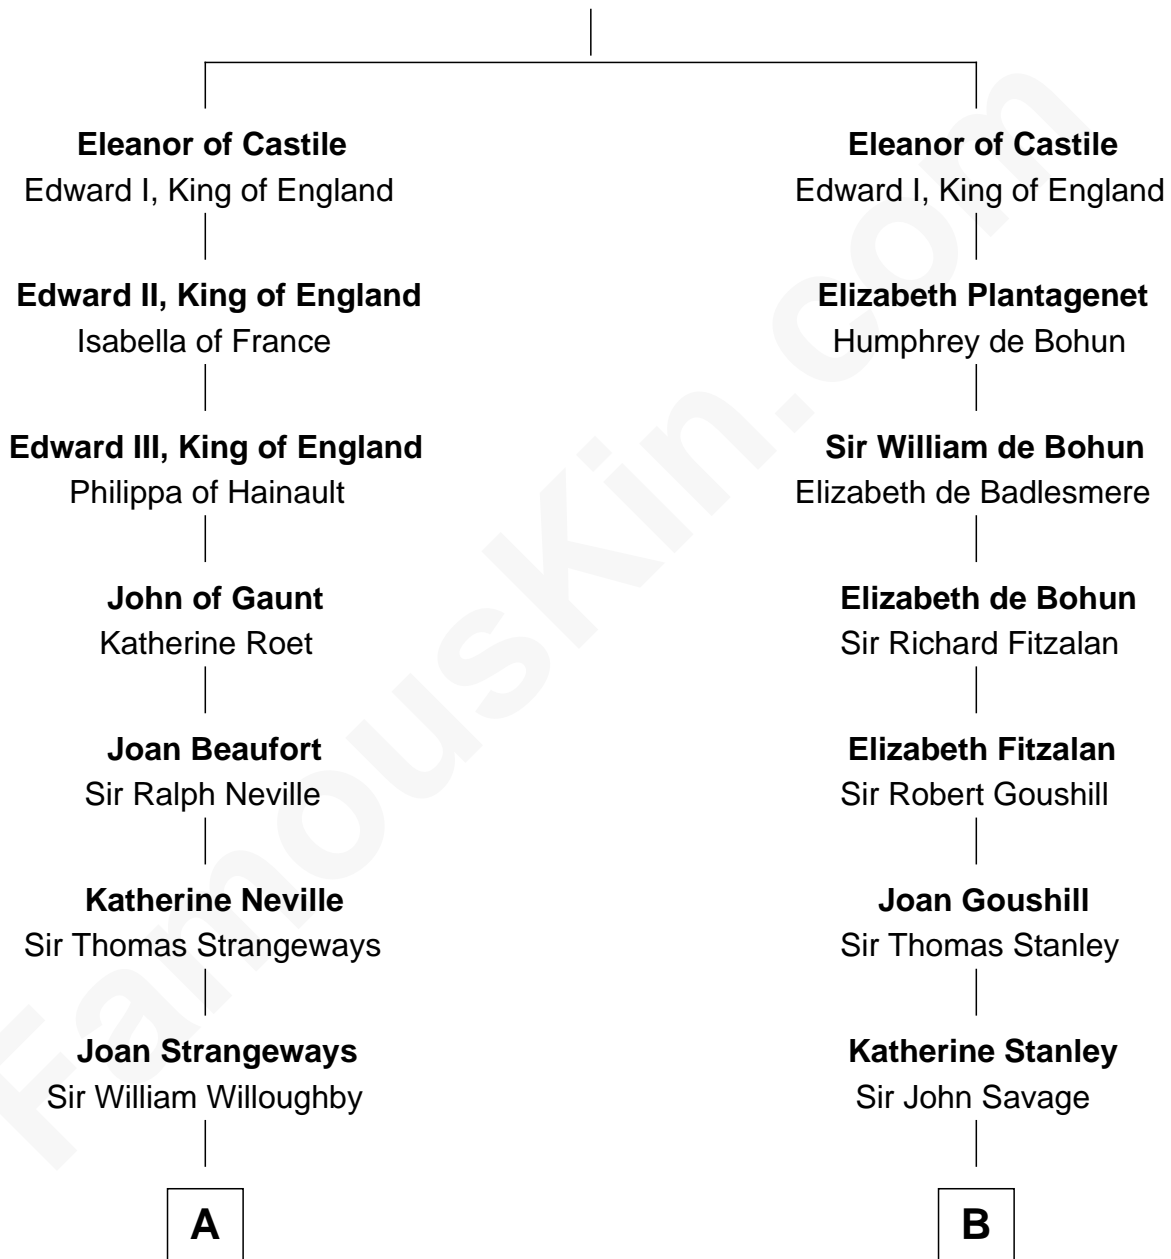

FamousKin.com Relationship Chart of

John Kerry

68th U.S. Secretary of State

15th cousin 5 times removed of

Francis Lightfoot Lee

Signer of the Declaration of Independence

Ferdinand III, King of Castile

Joanna of Ponthieu

C

Robert Charles Winthrop

Elizabeth Mason

Margaret Tyndal Winthrop

James Grant Forbes

Rosemary Isabel Forbes

Richard John Kerry

John Kerry

68th U.S. Secretary of State

FamousKin.com