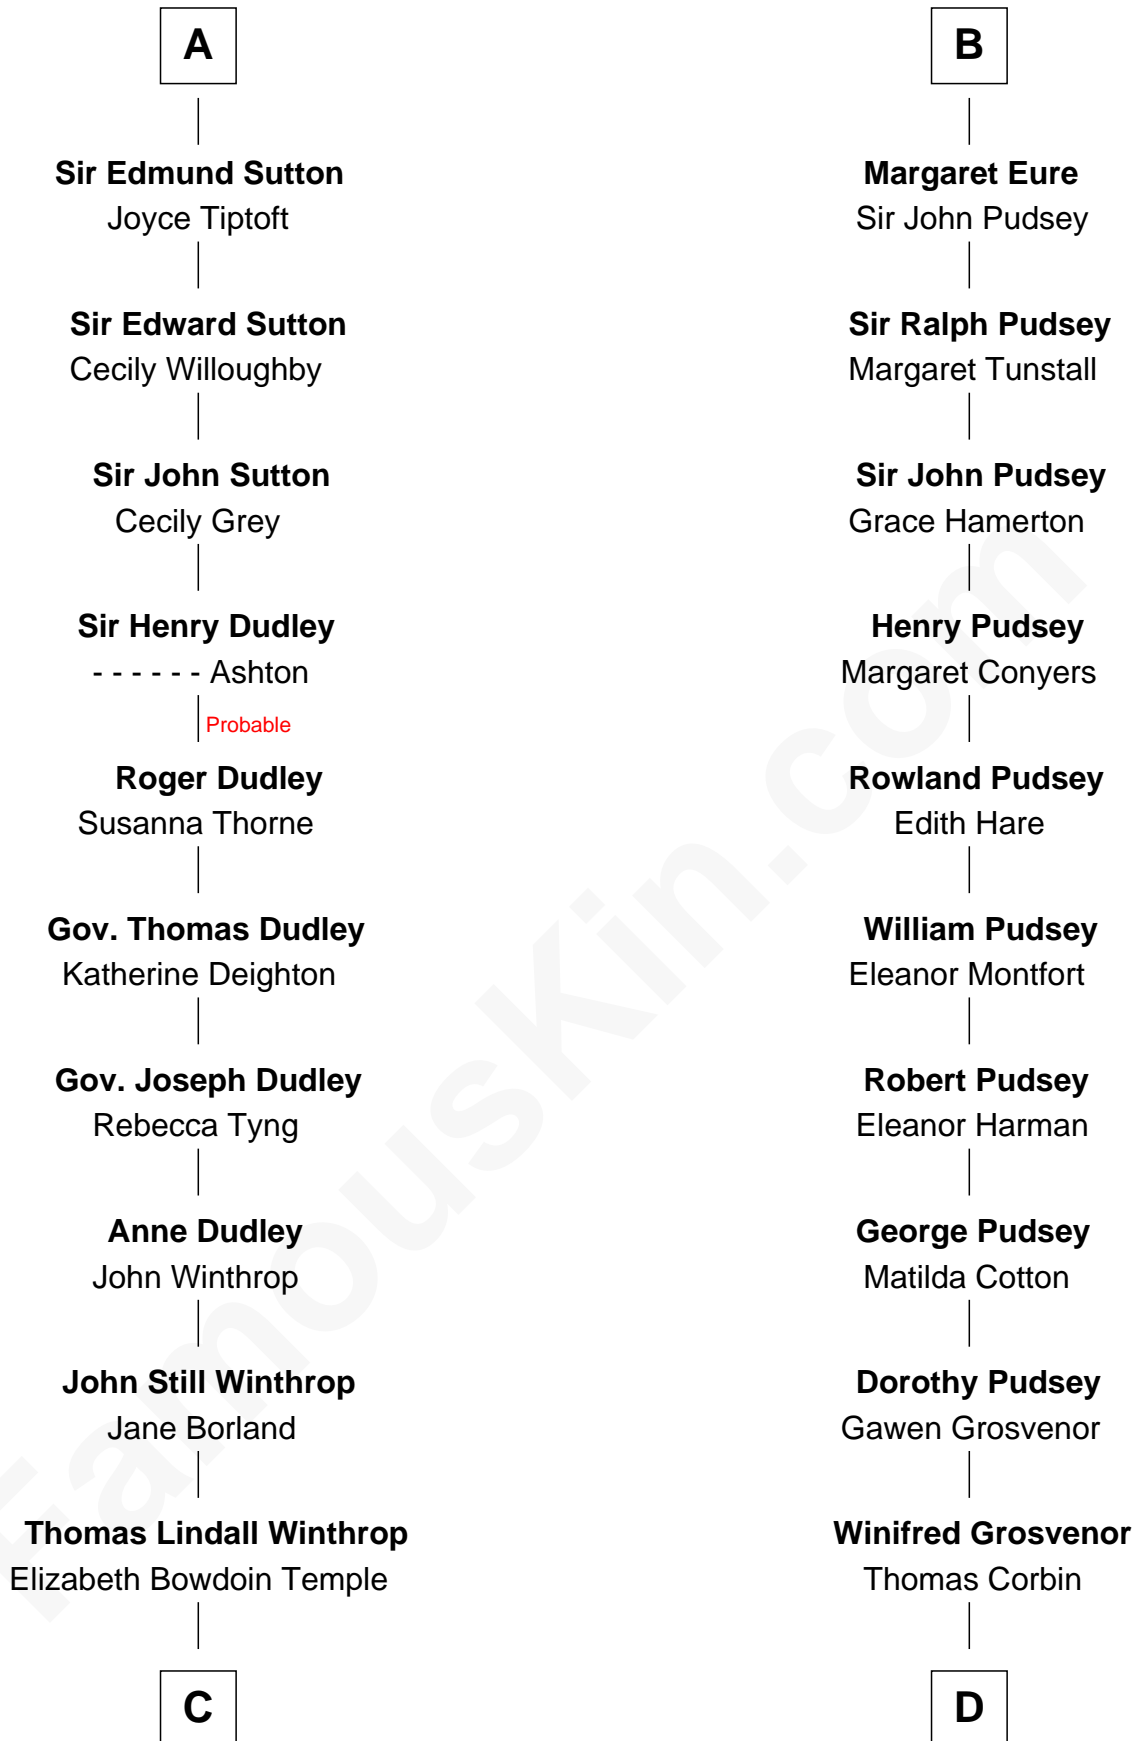

FamousKin.com

Relationship Chart of

John Kerry

68th U.S. Secretary of State

20th cousin 1 time removed of

Francis Lightfoot Lee

Signer of the Declaration of Independence

Fulbert de Dover

C

Robert Charles Winthrop
Elizabeth Cabot Blanchard

Robert Charles Winthrop
Elizabeth Mason

Margaret Tyndal Winthrop
James Grant Forbes

Rosemary Isabel Forbes
Richard John Kerry

John Kerry
68th U.S. Secretary of State