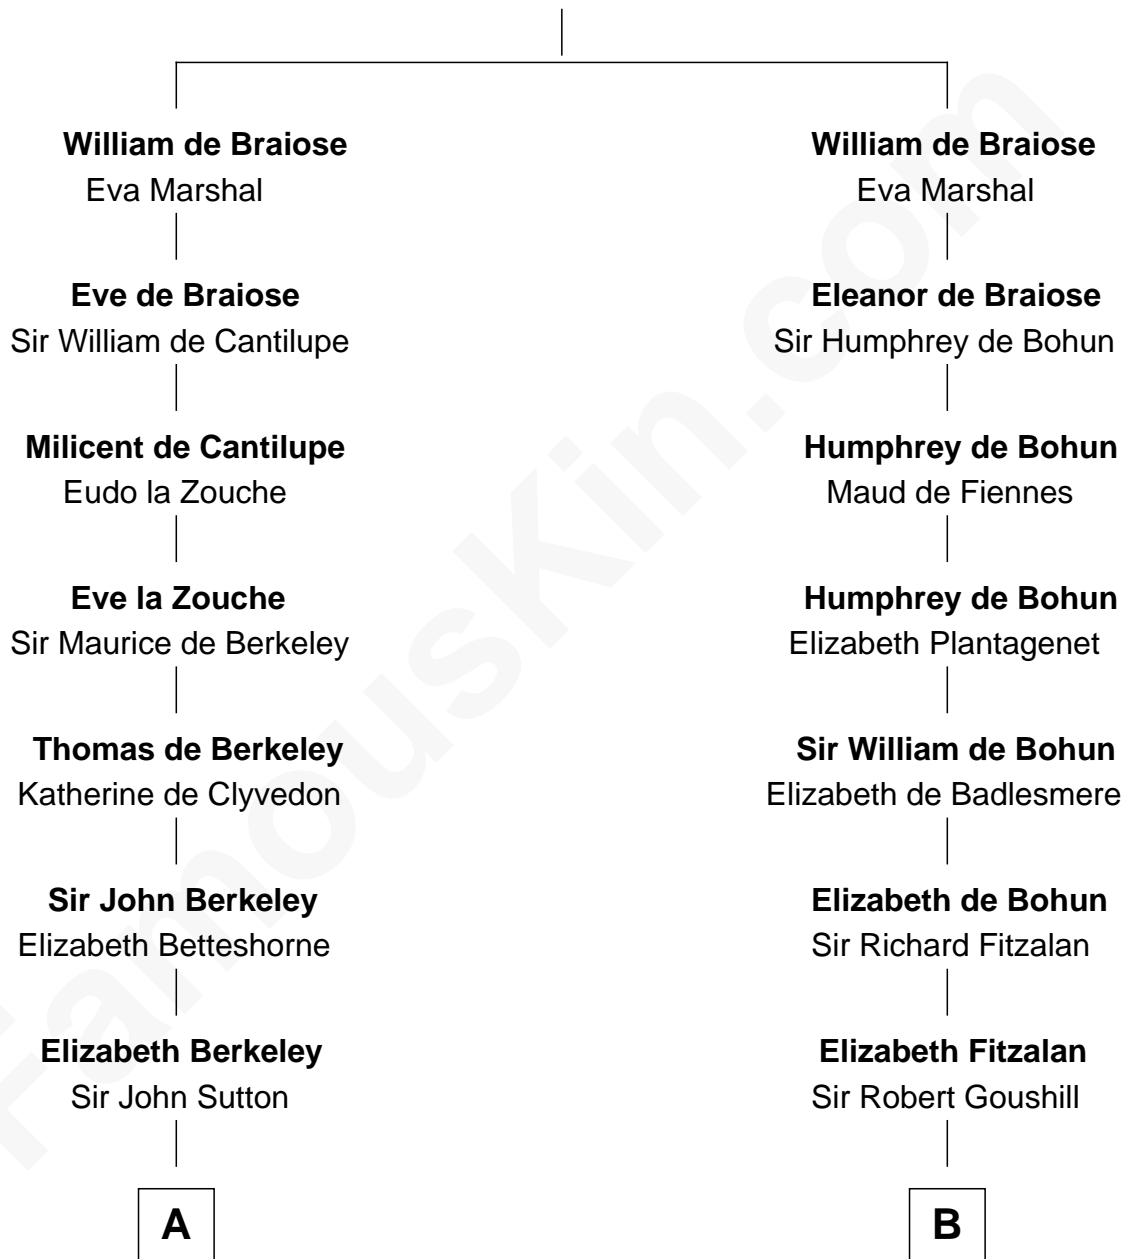

FamousKin.com

Relationship Chart of

John Kerry

68th U.S. Secretary of State

17th cousin 4 times removed of

Francis Lightfoot Lee

Signer of the Declaration of Independence

Reginald de Braiose

C

Robert Charles Winthrop
Elizabeth Cabot Blanchard

Robert Charles Winthrop
Elizabeth Mason

Margaret Tyndal Winthrop
James Grant Forbes

Rosemary Isabel Forbes
Richard John Kerry

John Kerry
68th U.S. Secretary of State