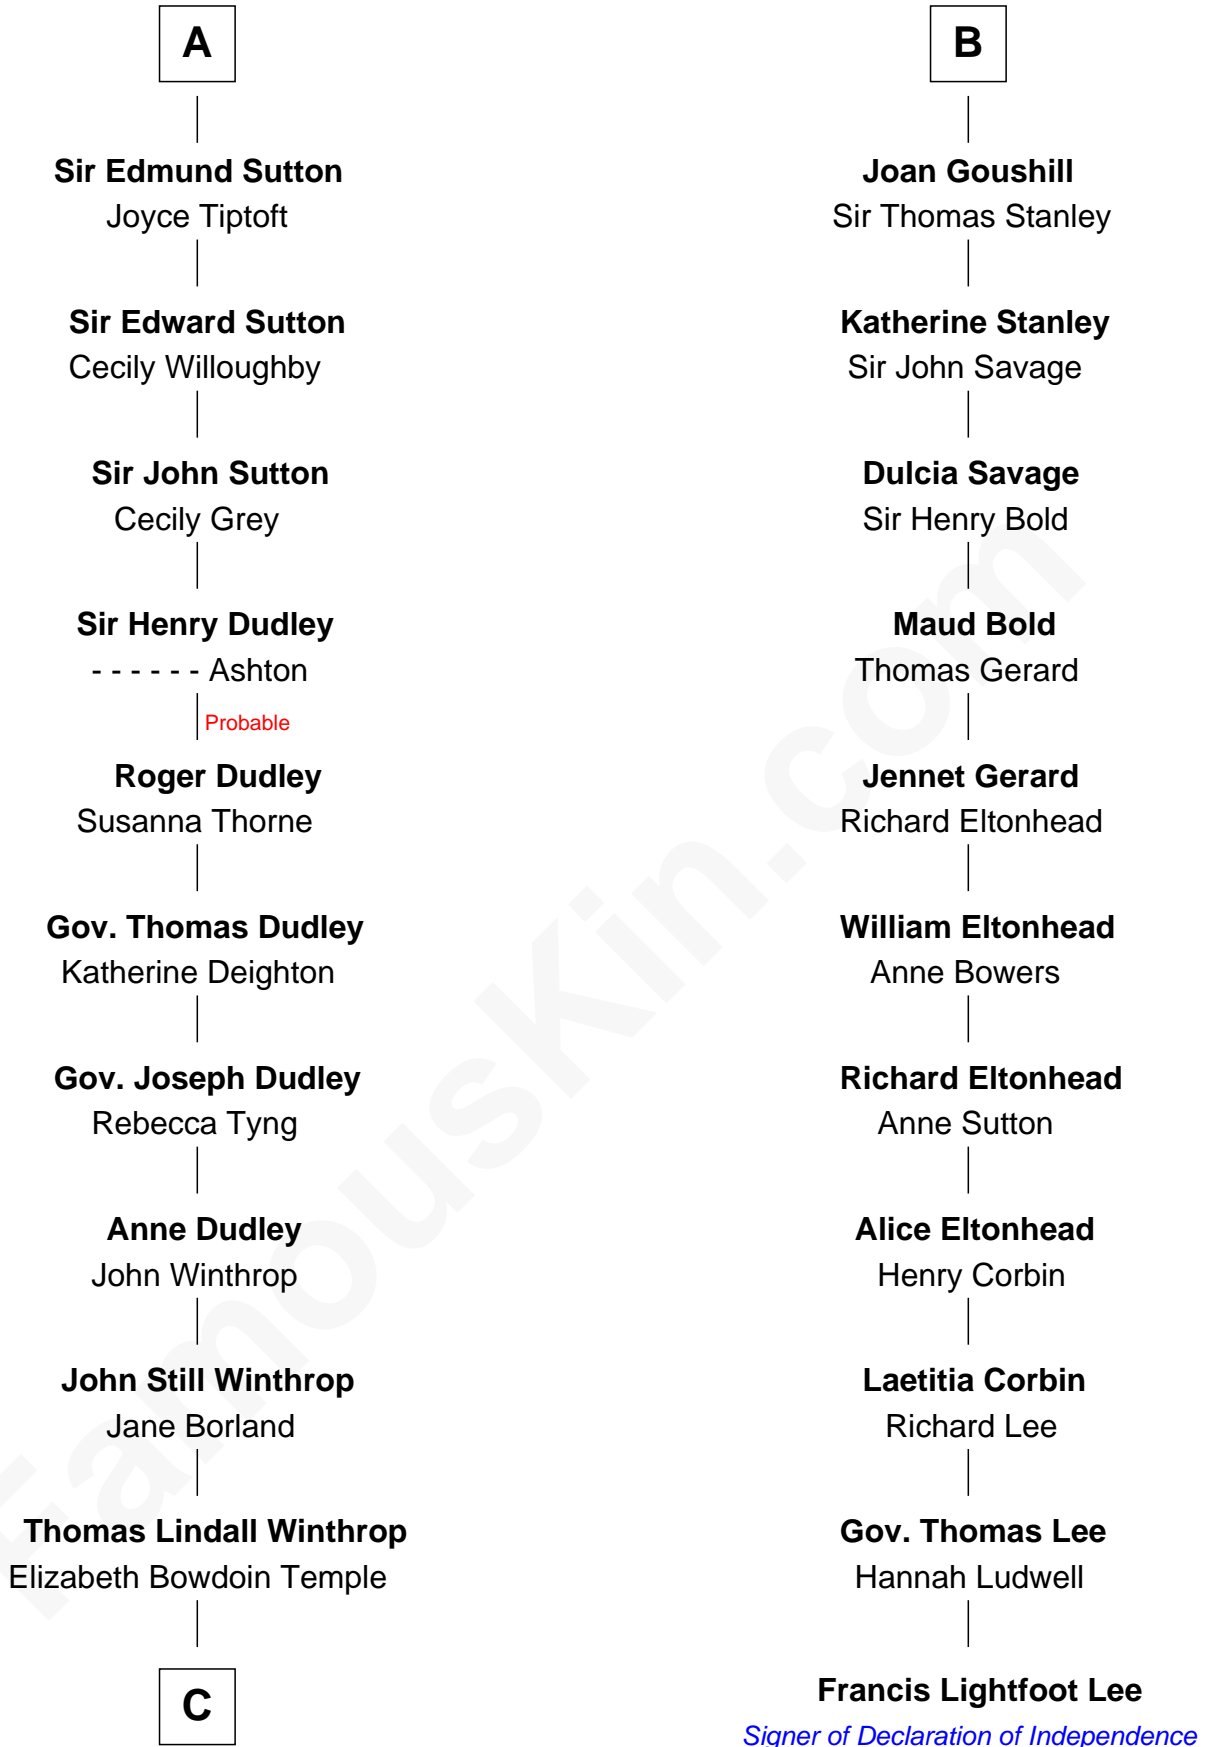

FamousKin.com Relationship Chart of

John Kerry

68th U.S. Secretary of State

17th cousin 4 times removed of

Francis Lightfoot Lee

Signer of the Declaration of Independence

Sir William Marshal

Isabel de Clare

C

Robert Charles Winthrop
Elizabeth Cabot Blanchard

Robert Charles Winthrop
Elizabeth Mason

Margaret Tyndal Winthrop
James Grant Forbes

Rosemary Isabel Forbes
Richard John Kerry

John Kerry
68th U.S. Secretary of State