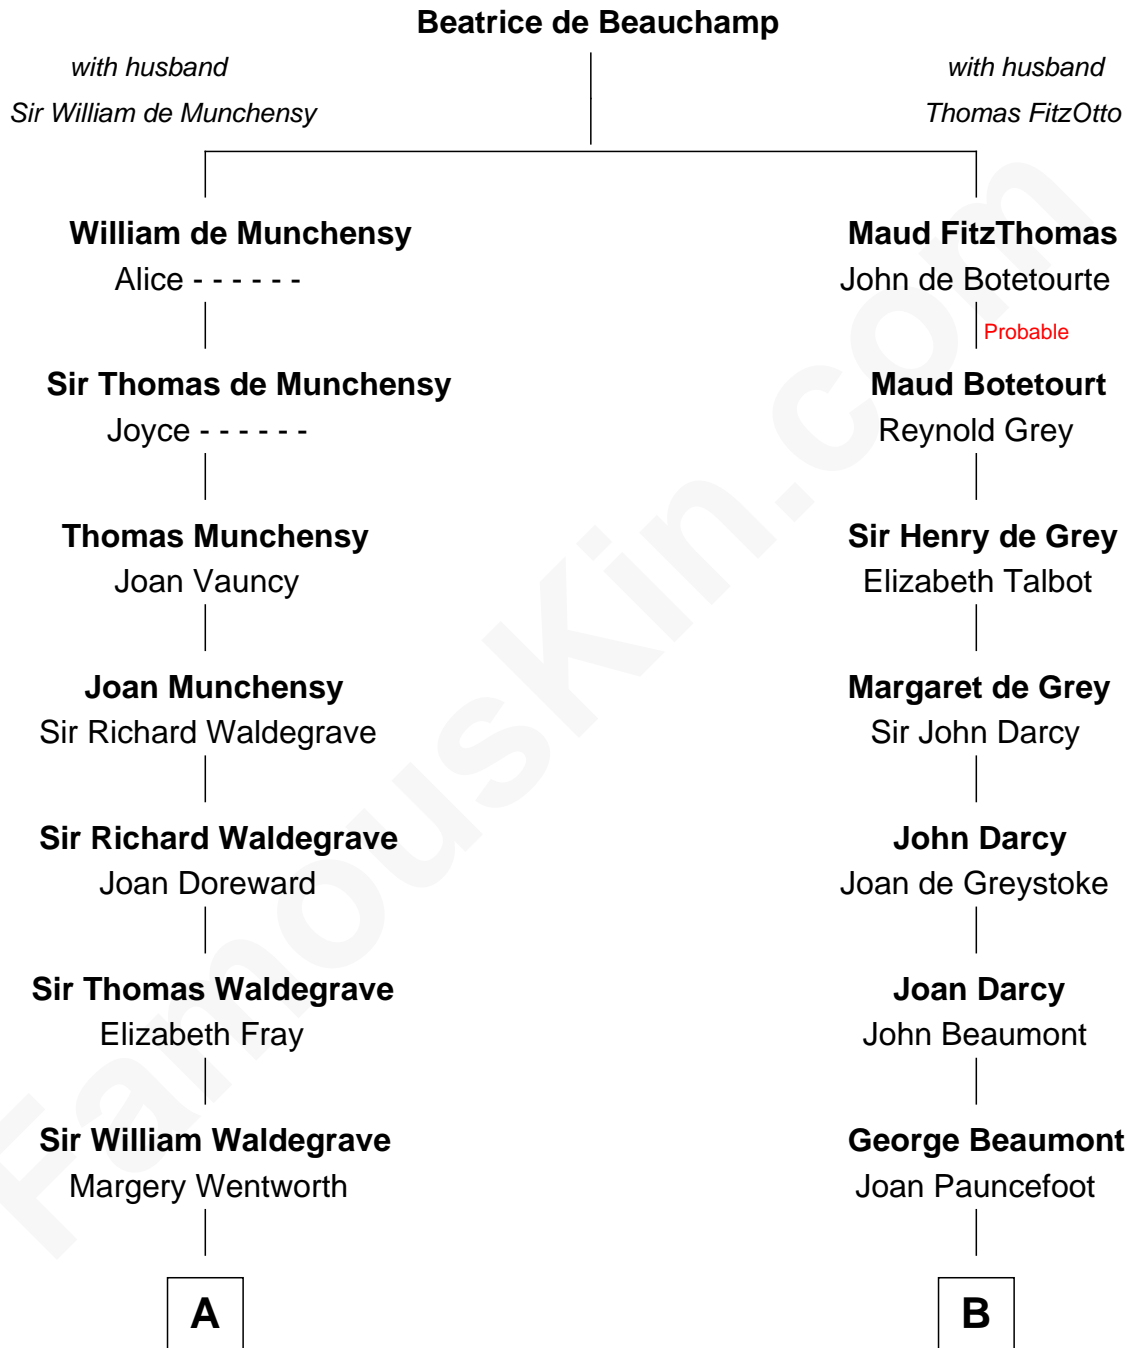

FamousKin.com

Relationship Chart of

John Kerry

68th U.S. Secretary of State

18th cousin 3 times removed of

Sir Arthur Conan Doyle
 Author, "Sherlock Holmes"

C

Sarah Ellen Francis
Robert Means Mason

Elizabeth Mason
Robert Charles Winthrop

Margaret Tyndal Winthrop
James Grant Forbes

Rosemary Isabel Forbes
Richard John Kerry

John Kerry
68th U.S. Secretary of State

D

Mary Josephine Elizabeth Foley
Charles Altamont Doyle