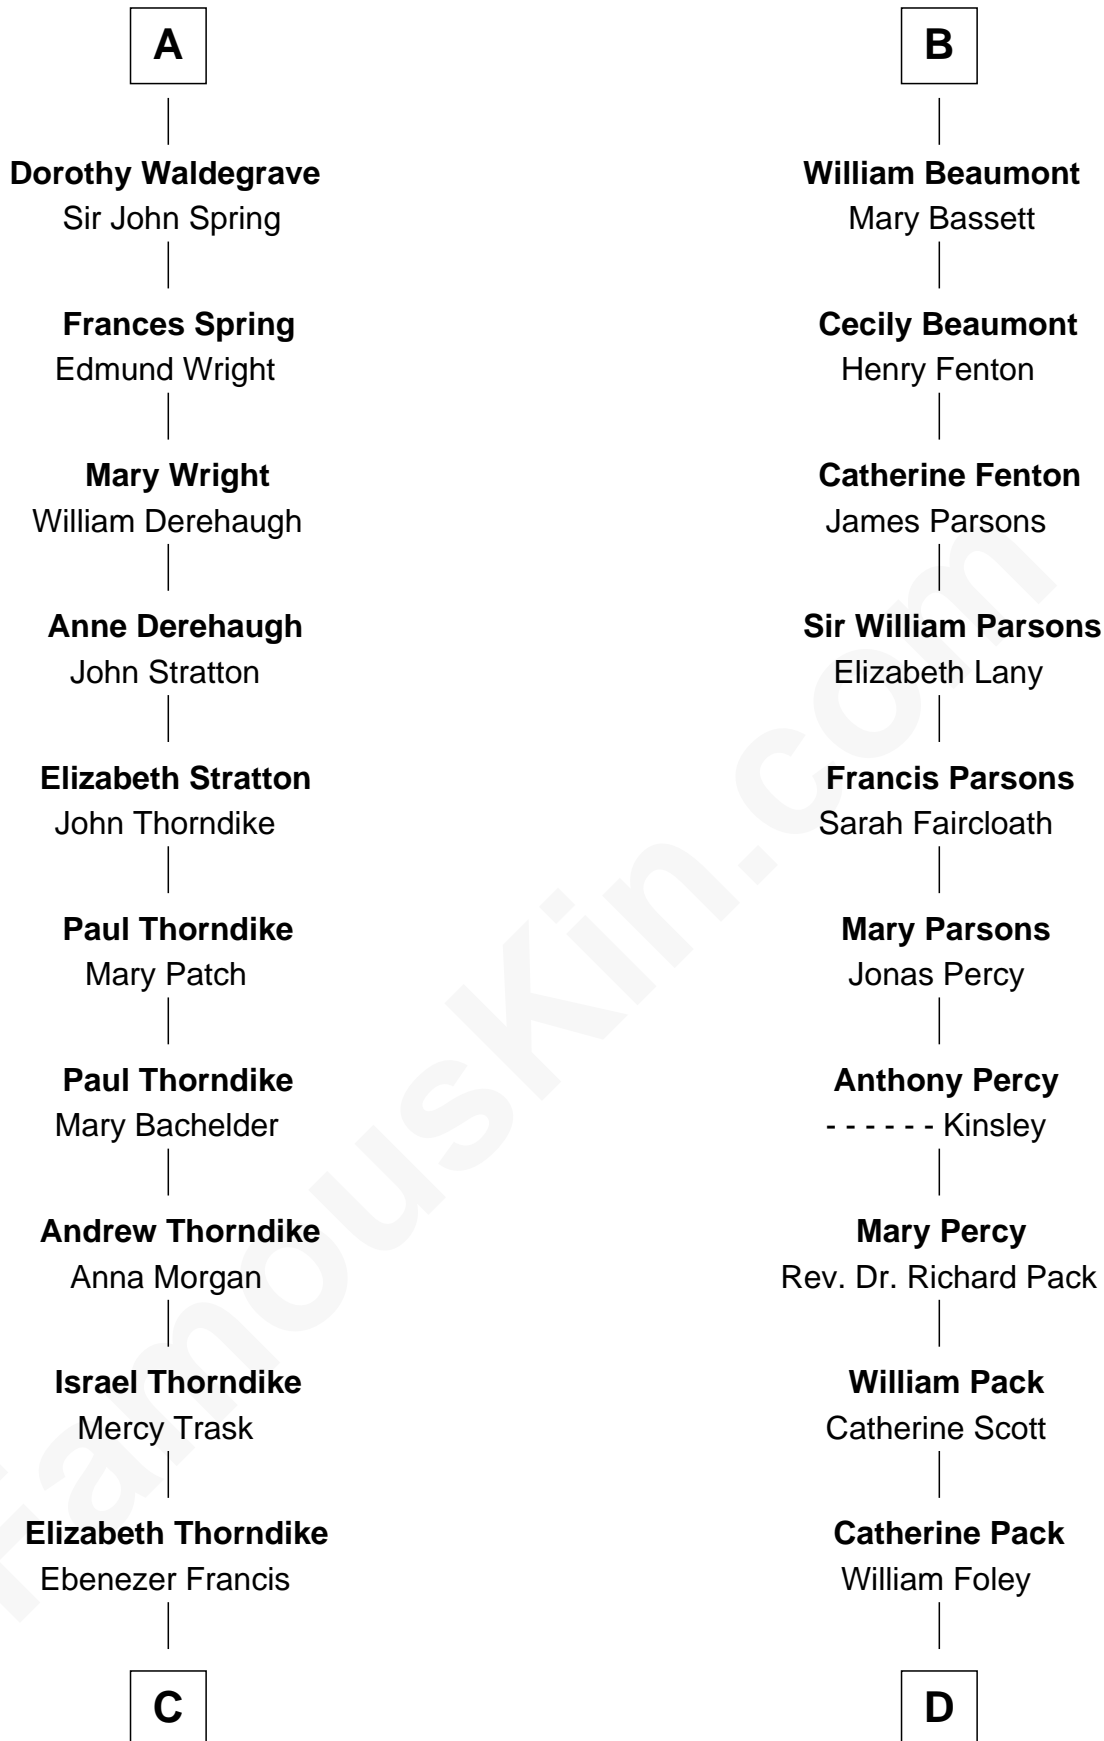

FamousKin.com

Relationship Chart of

John Kerry

68th U.S. Secretary of State

18th cousin 3 times removed of

Sir Arthur Conan Doyle
 Author, "Sherlock Holmes"

C

Sarah Ellen Francis
Robert Means Mason

Elizabeth Mason
Robert Charles Winthrop

Margaret Tyndal Winthrop
James Grant Forbes

Rosemary Isabel Forbes
Richard John Kerry

John Kerry
68th U.S. Secretary of State

D

Mary Josephine Elizabeth Foley
Charles Altamont Doyle