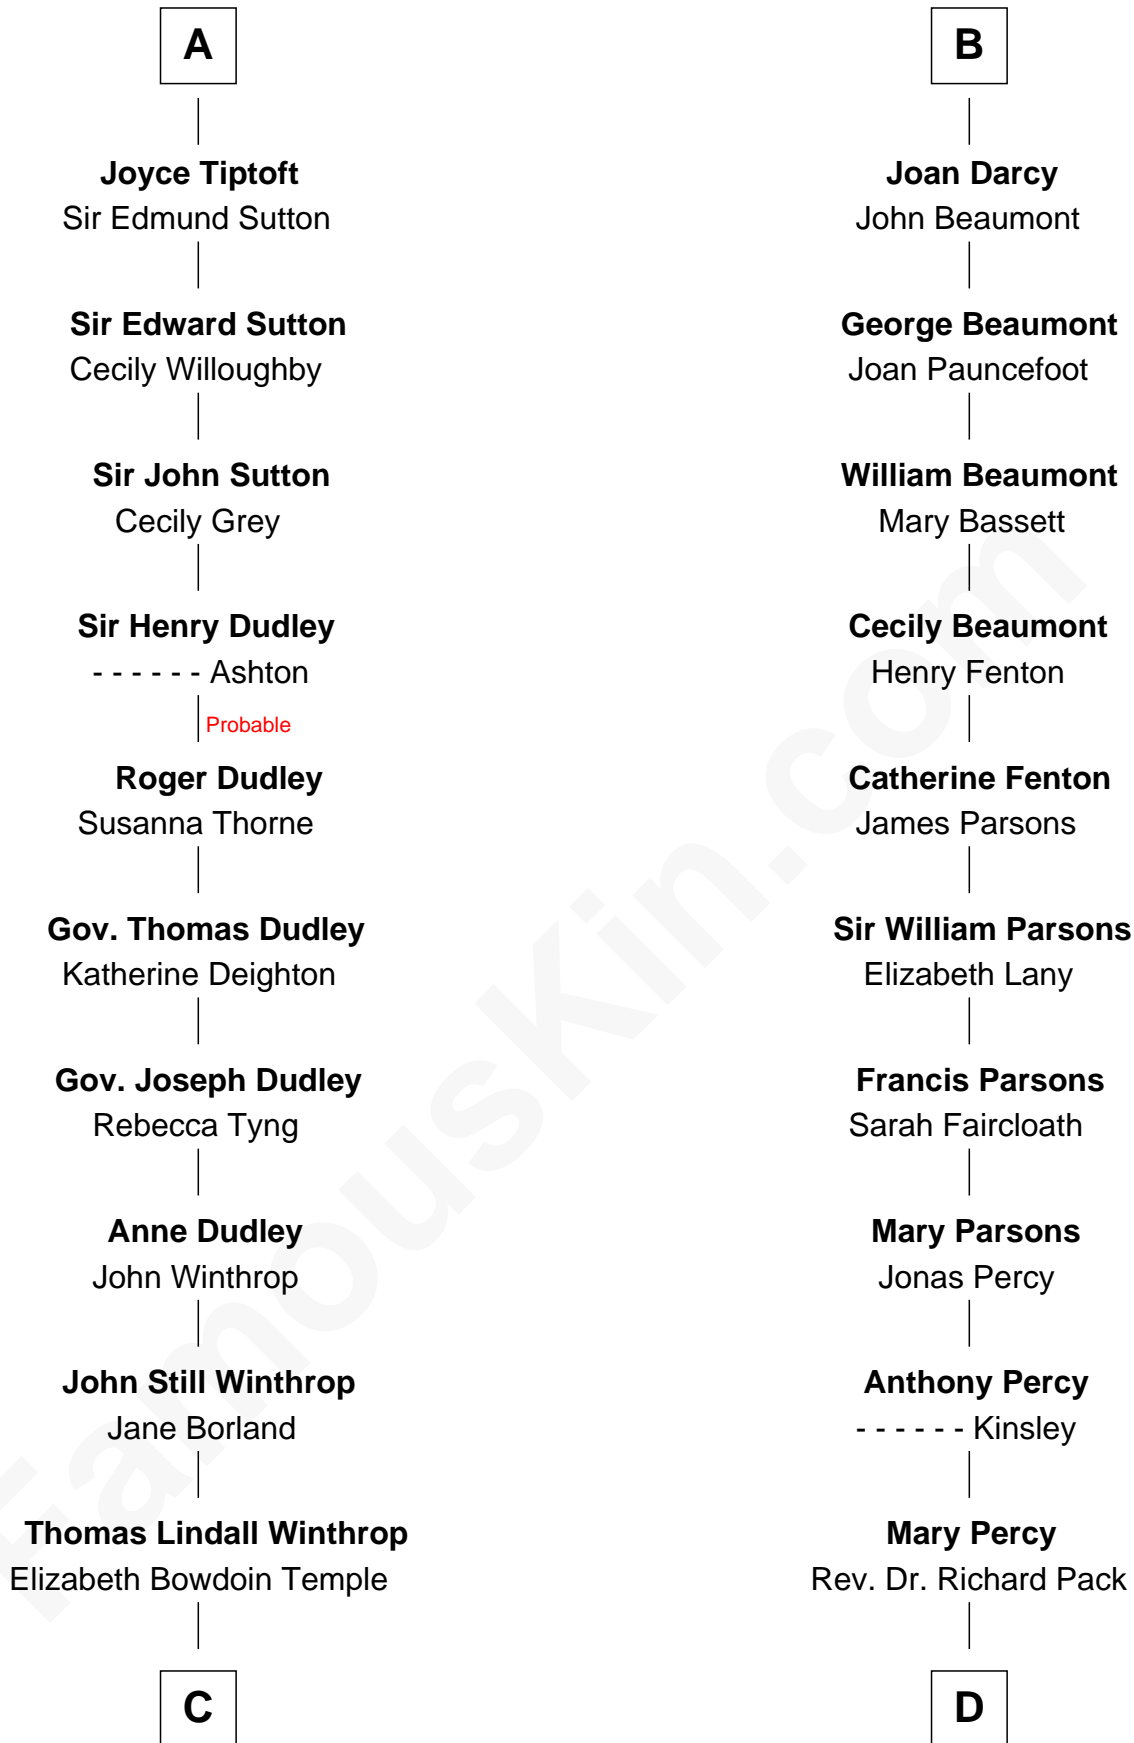

FamousKin.com

Relationship Chart of

John Kerry

68th U.S. Secretary of State

20th cousin 1 time removed of

Sir Arthur Conan Doyle
Author, "Sherlock Holmes"

Sir John FitzGeoffrey
Isabel le Bigod

Maud FitzJohn
William de Beauchamp

Isabella de Beauchamp
Sir Patrick de Chaworth

Maud de Chaworth
Henry Plantagenet

Eleanor Plantagenet
Richard Fitzalan

Alice Fitzalan
Sir Thomas de Holand

Eleanor Holand
Edward Cherleton

Joyce Cherleton
Sir John Tiptoft

A

Joan FitzJohn
Thebaud le Boteler

Sir Edmund Boteler
Joan FitzGerald

Sir James le Boteler
Eleanor de Bohun

Pernel le Boteler
Sir Gilbert Talbot

Elizabeth Talbot
Sir Henry de Grey

Margaret de Grey
Sir John Darcy

John Darcy
Joan de Greystoke

B

C

Robert Charles Winthrop
Elizabeth Cabot Blanchard

Robert Charles Winthrop
Elizabeth Mason

Margaret Tyndal Winthrop
James Grant Forbes

Rosemary Isabel Forbes
Richard John Kerry