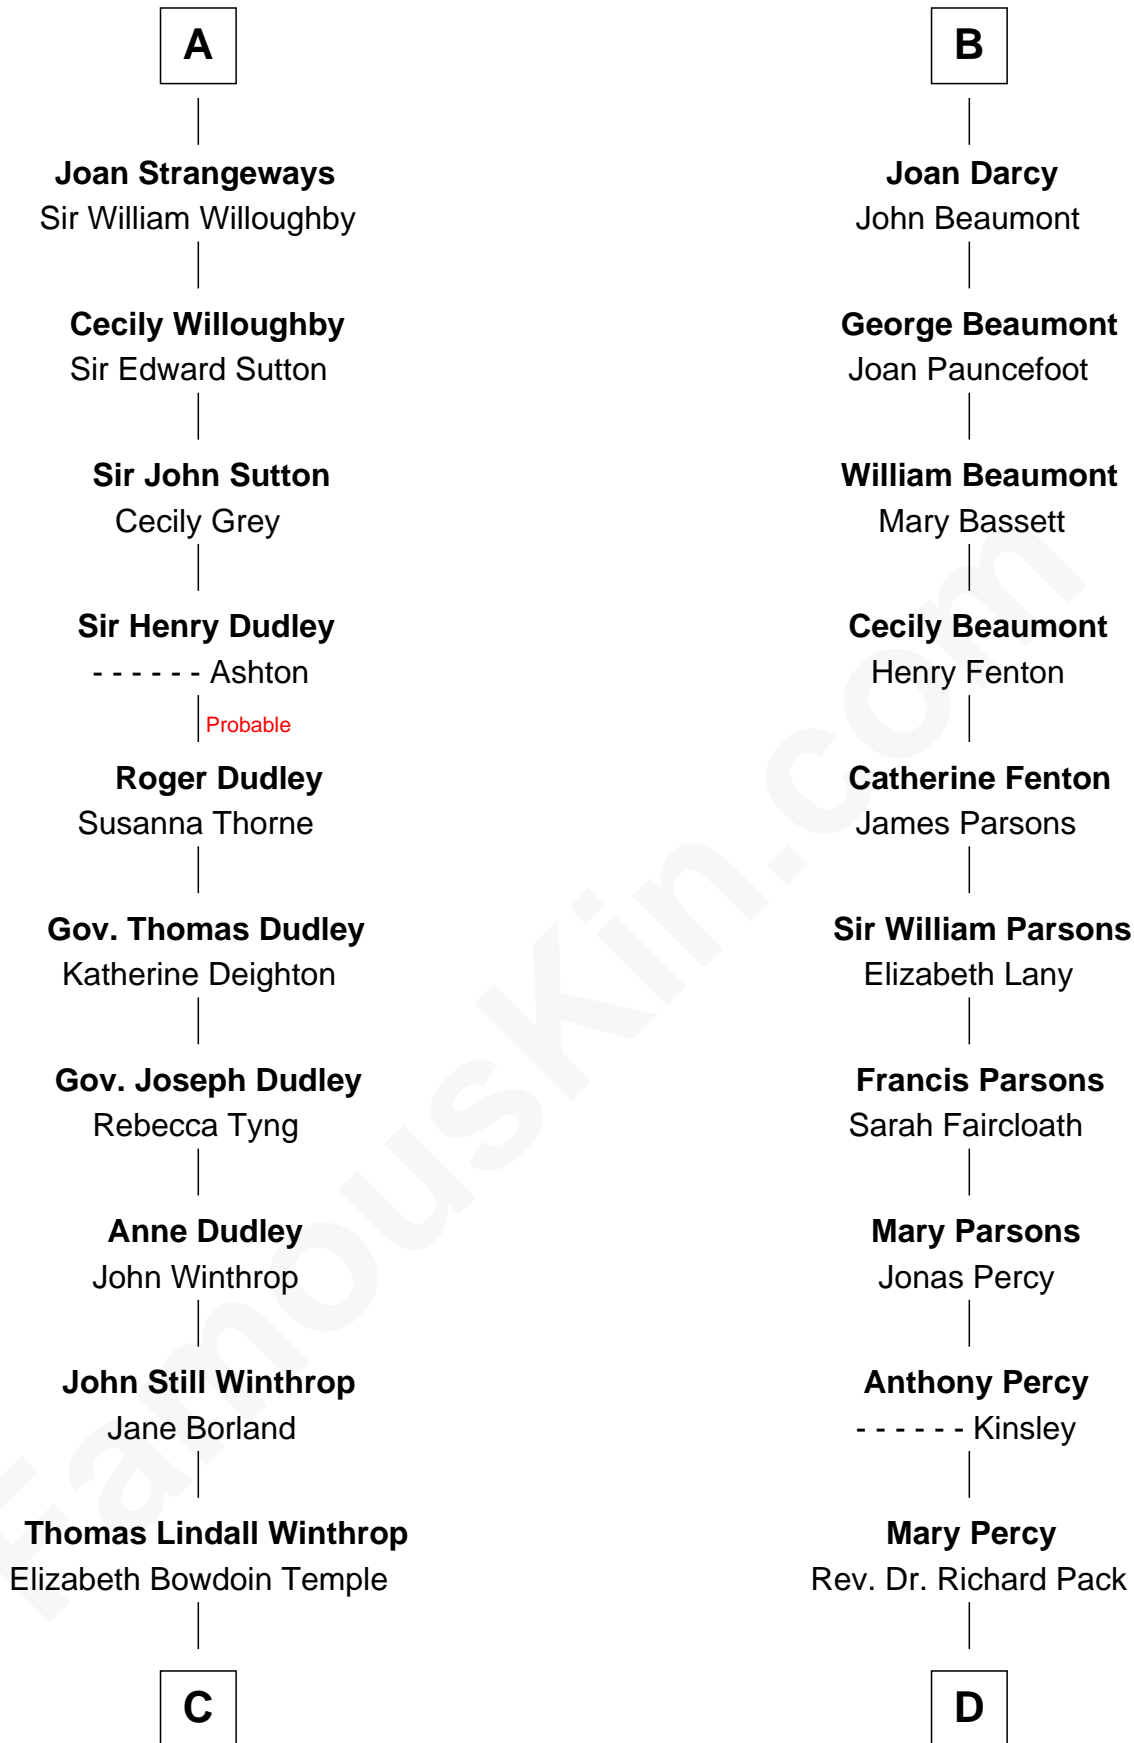

FamousKin.com Relationship Chart of

John Kerry

68th U.S. Secretary of State

20th cousin 1 time removed of

Sir Arthur Conan Doyle

Author, "Sherlock Holmes"

Sir William Longespee

Ela of Salisbury

C

Robert Charles Winthrop
Elizabeth Cabot Blanchard

Robert Charles Winthrop
Elizabeth Mason

Margaret Tyndal Winthrop
James Grant Forbes

Rosemary Isabel Forbes
Richard John Kerry

John Kerry
68th U.S. Secretary of State