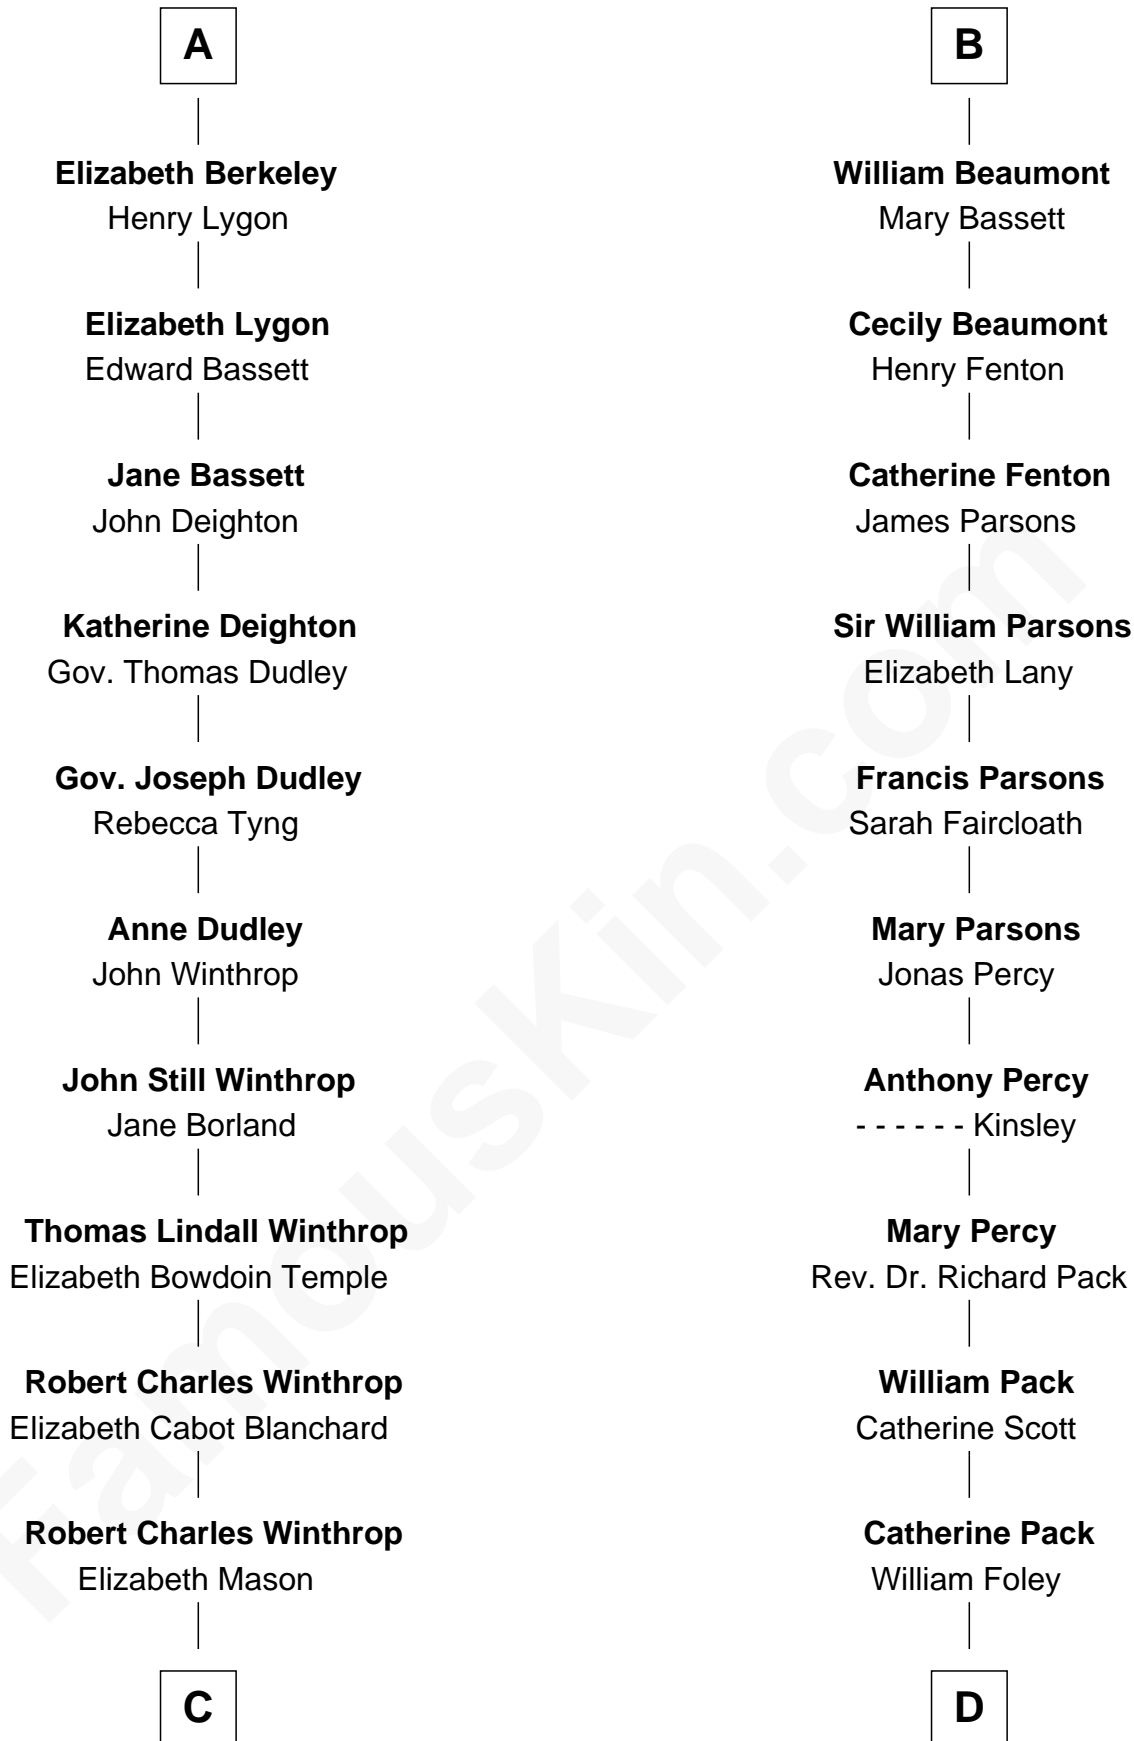

FamousKin.com

Relationship Chart of

John Kerry

68th U.S. Secretary of State

18th cousin 1 time removed of

Sir Arthur Conan Doyle
 Author, "Sherlock Holmes"

Humphrey de Bohun
 Elizabeth Plantagenet

Sir William de Bohun
 Elizabeth de Badlesmere

Elizabeth de Bohun
 Sir Richard Fitzalan

Elizabeth Fitzalan
 Sir Thomas Mowbray

Isabel Mowbray
 Sir James Berkeley

Maurice Berkeley
 Isabel Mead

Anne Berkeley
 Sir William Dennis

Isabel Dennis
 Sir John Berkeley

A

Eleanor de Bohun
 Sir James le Boteler

Pernel le Boteler
 Sir Gilbert Talbot

Elizabeth Talbot
 Sir Henry de Grey

Margaret de Grey
 Sir John Darcy

John Darcy
 Joan de Greystoke

Joan Darcy
 John Beaumont

George Beaumont
 Joan Pauncefoot

B

C

Margaret Tyndal Winthrop

James Grant Forbes

Rosemary Isabel Forbes

Richard John Kerry

John Kerry

68th U.S. Secretary of State