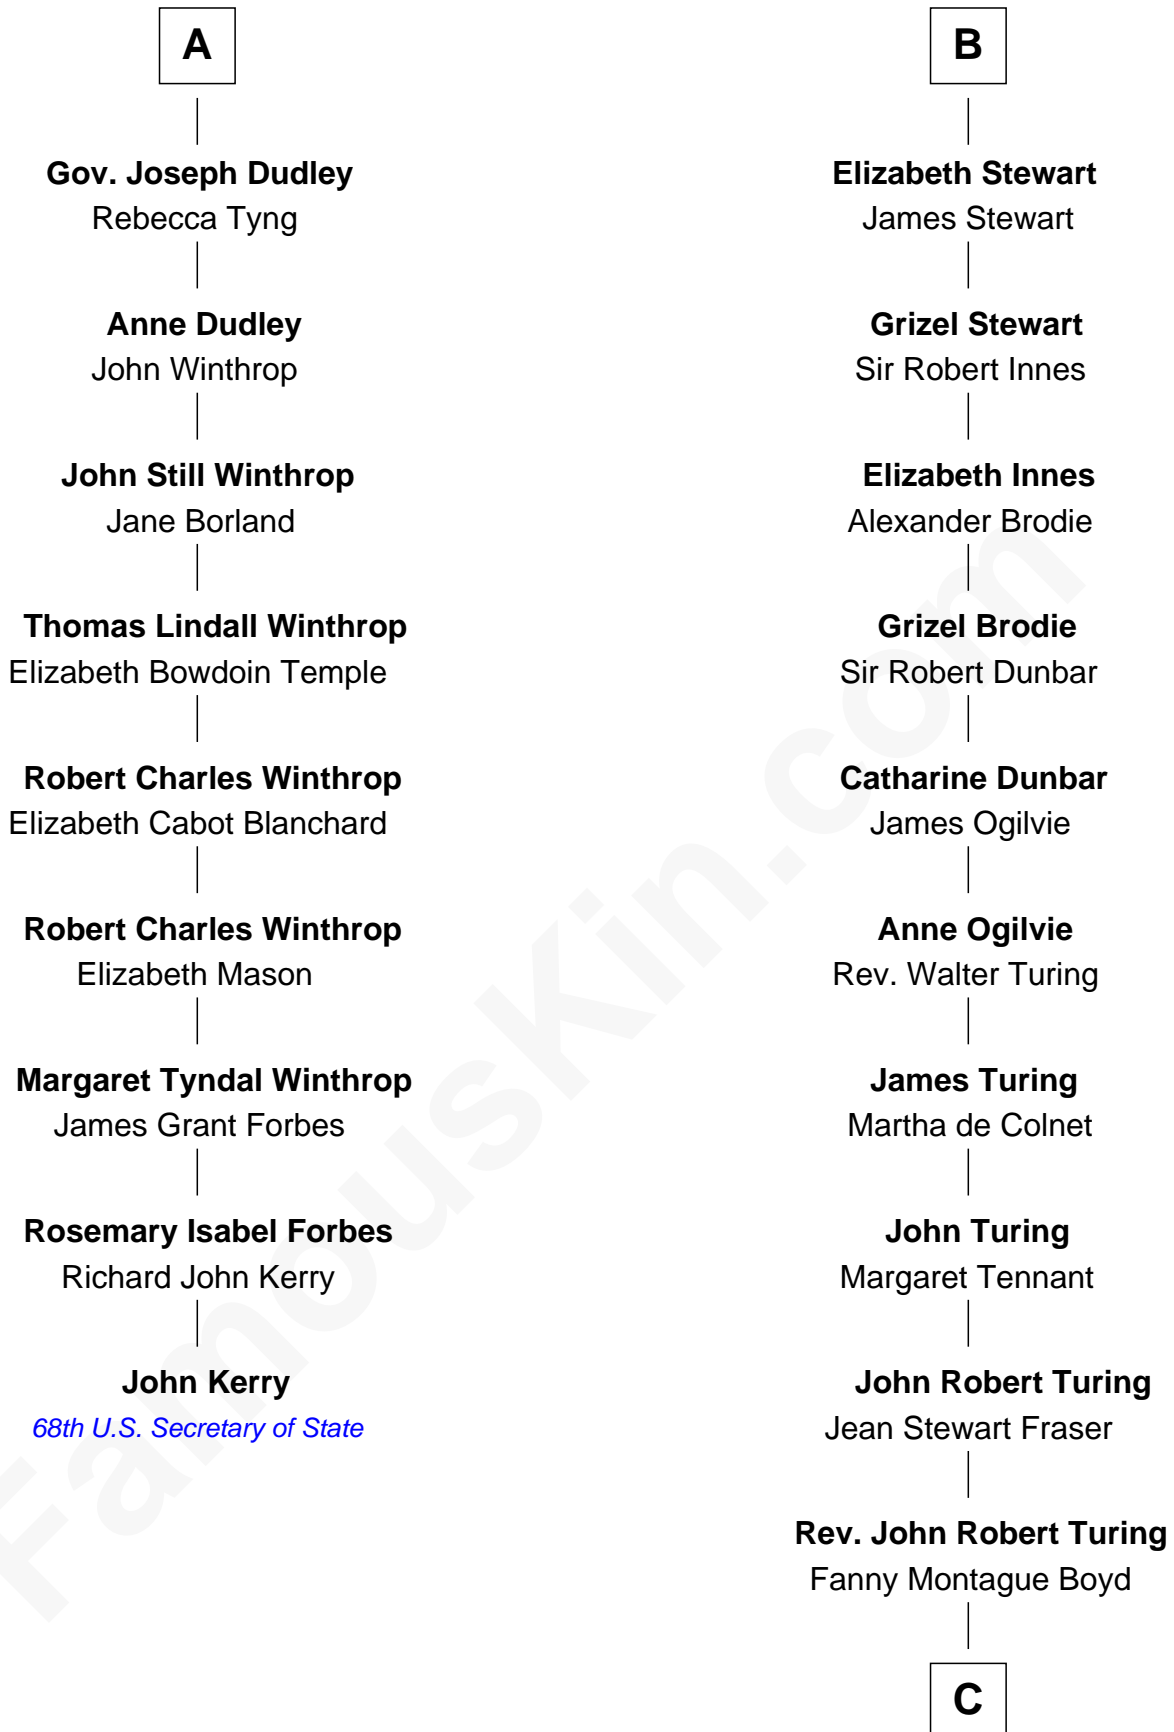

FamousKin.com Relationship Chart of

John Kerry

68th U.S. Secretary of State

15th cousin 3 times removed of

Alan Turing

WWII Codebreaker of Nazi Enigma Machine

C

Julius Matheson Turing

Ethel Sara Stoney

Alan Turing

WWII Codebreaker of Nazi Enigma Machine

FamousKin.com