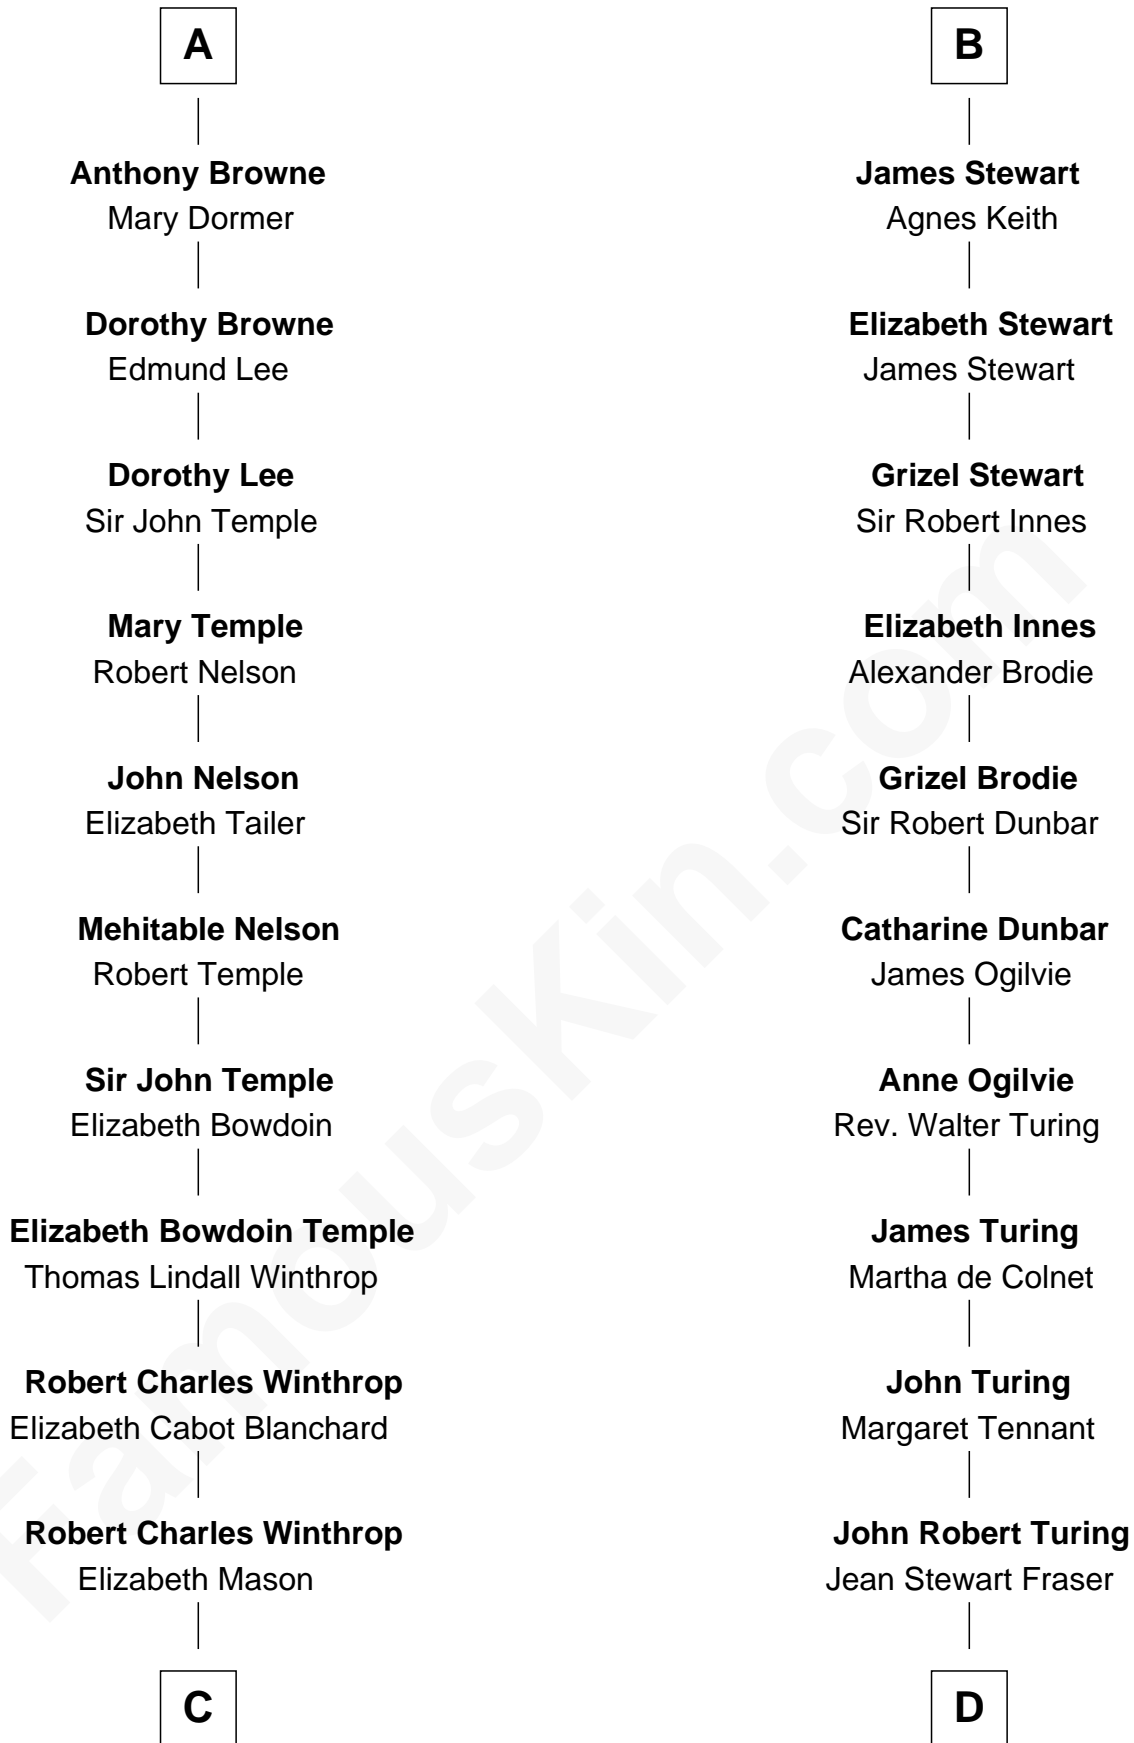

FamousKin.com Relationship Chart of

John Kerry

68th U.S. Secretary of State

19th cousin of

Alan Turing

WWII Codebreaker of Nazi Enigma Machine

Edmund Mortimer
Philippa Plantagenet

C

Margaret Tyndal Winthrop

James Grant Forbes

Rosemary Isabel Forbes

Richard John Kerry

John Kerry

68th U.S. Secretary of State

D

Rev. John Robert Turing