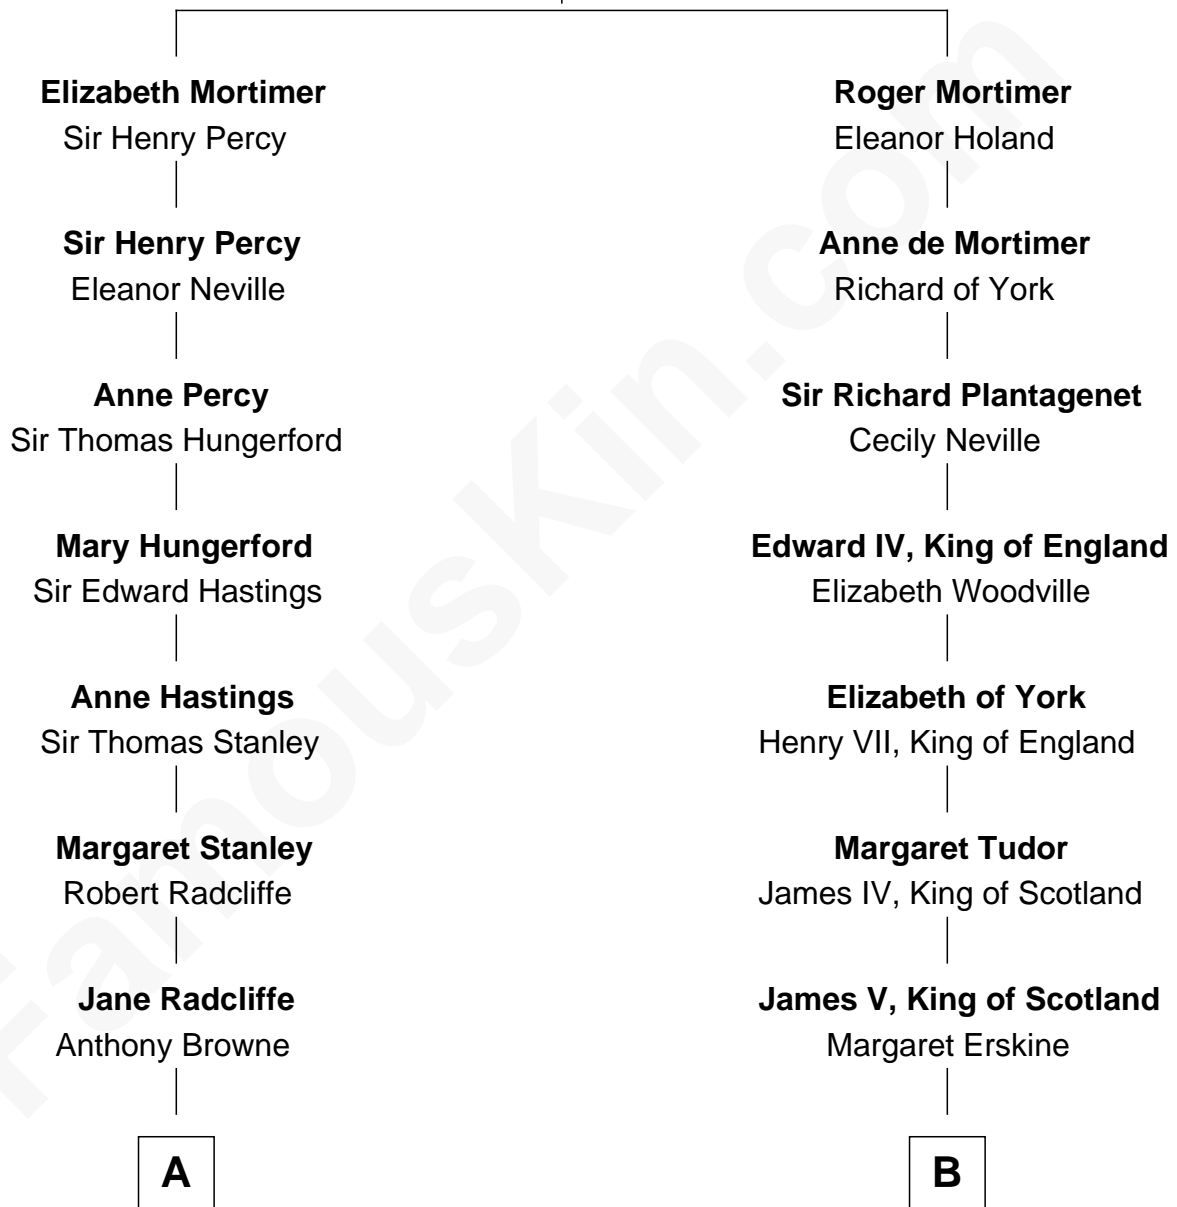

FamousKin.com Relationship Chart of

John Kerry

68th U.S. Secretary of State

19th cousin of

Alan Turing

WWII Codebreaker of Nazi Enigma Machine

Edmund Mortimer
Philippa Plantagenet

C

Margaret Tyndal Winthrop

James Grant Forbes

Rosemary Isabel Forbes

Richard John Kerry

John Kerry

68th U.S. Secretary of State

D

Rev. John Robert Turing

Fanny Montague Boyd

Julius Matheson Turing

Ethel Sara Stoney

Alan Turing

WWII Codebreaker of Nazi Enigma Machine

FamousKin.com