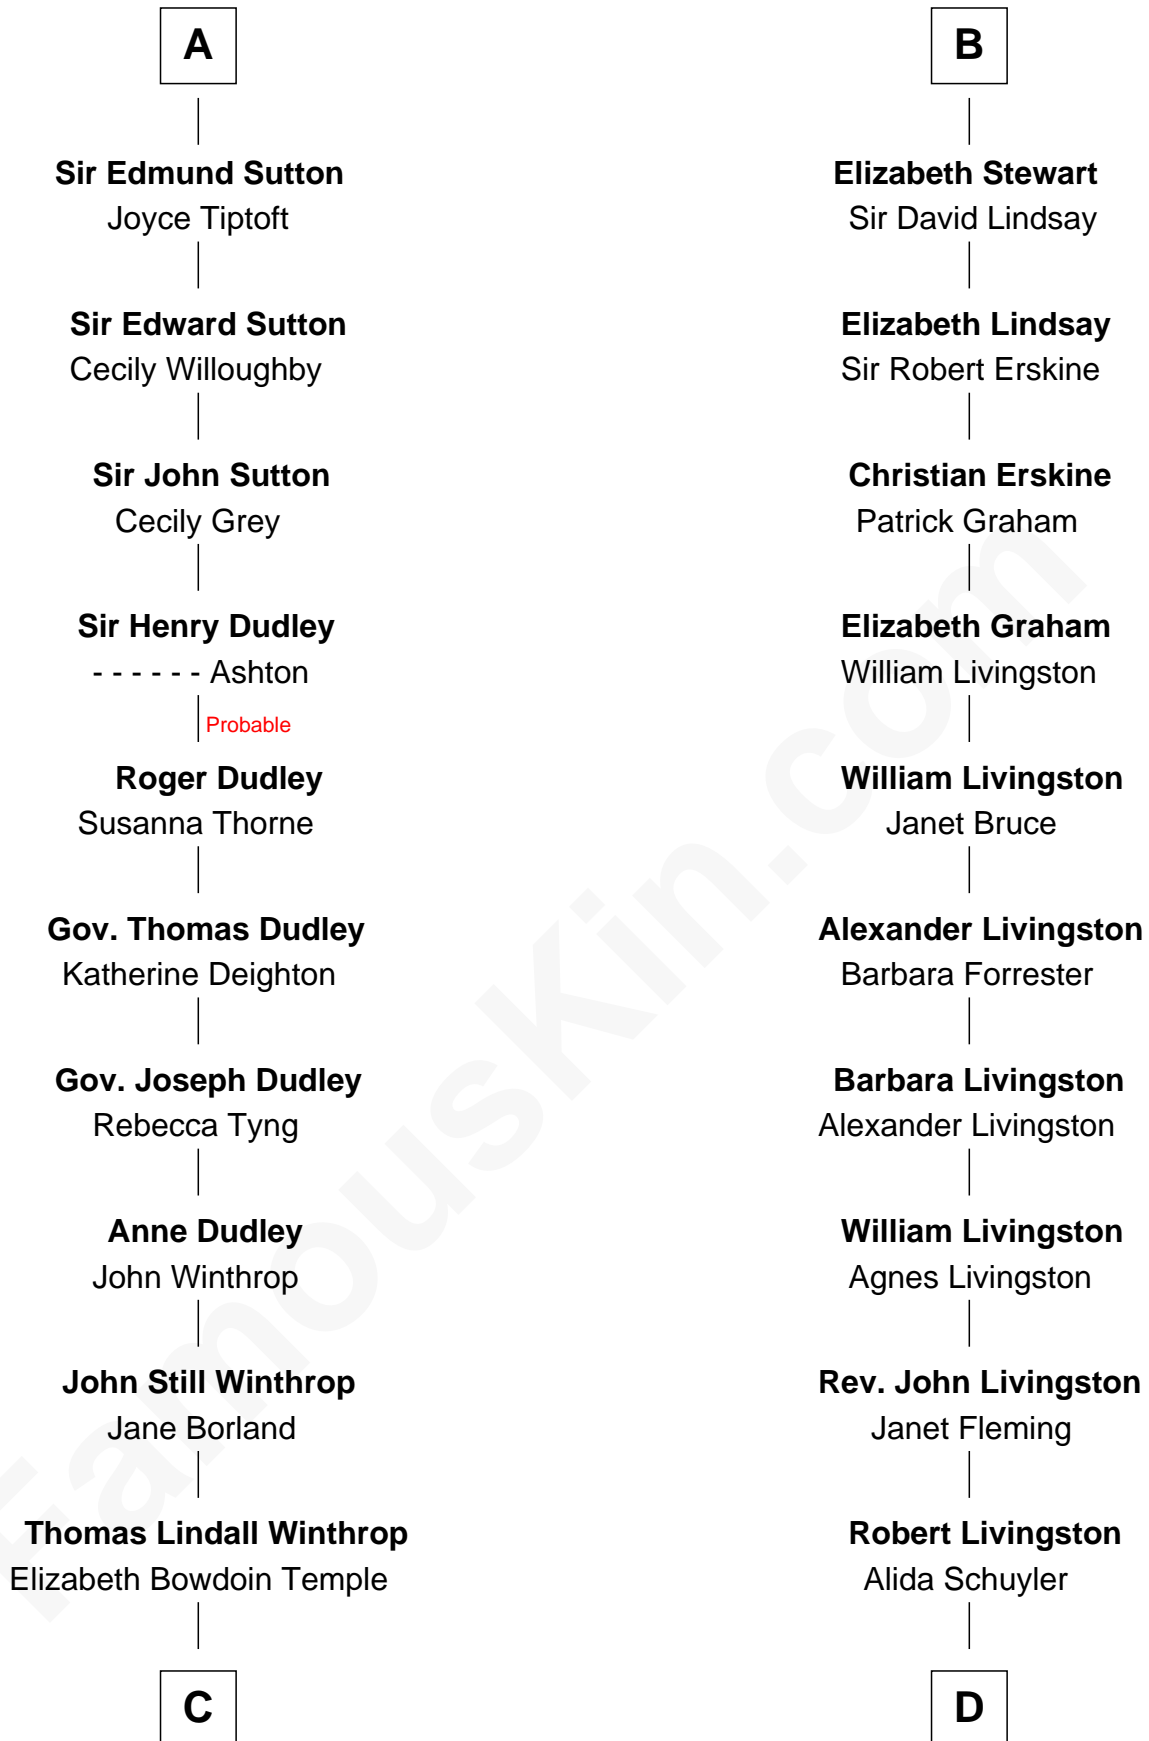

## Relationship Chart of

### John Kerry

68th U.S. Secretary of State

20th cousin 1 time removed of

### Hamilton Fish

26th U.S. Secretary of State

**Hugh de Kevelioc**  
Bertrade de Montfort

**C**

**Robert Charles Winthrop**  
Elizabeth Cabot Blanchard

**Robert Charles Winthrop**  
Elizabeth Mason

**Margaret Tyndal Winthrop**  
James Grant Forbes