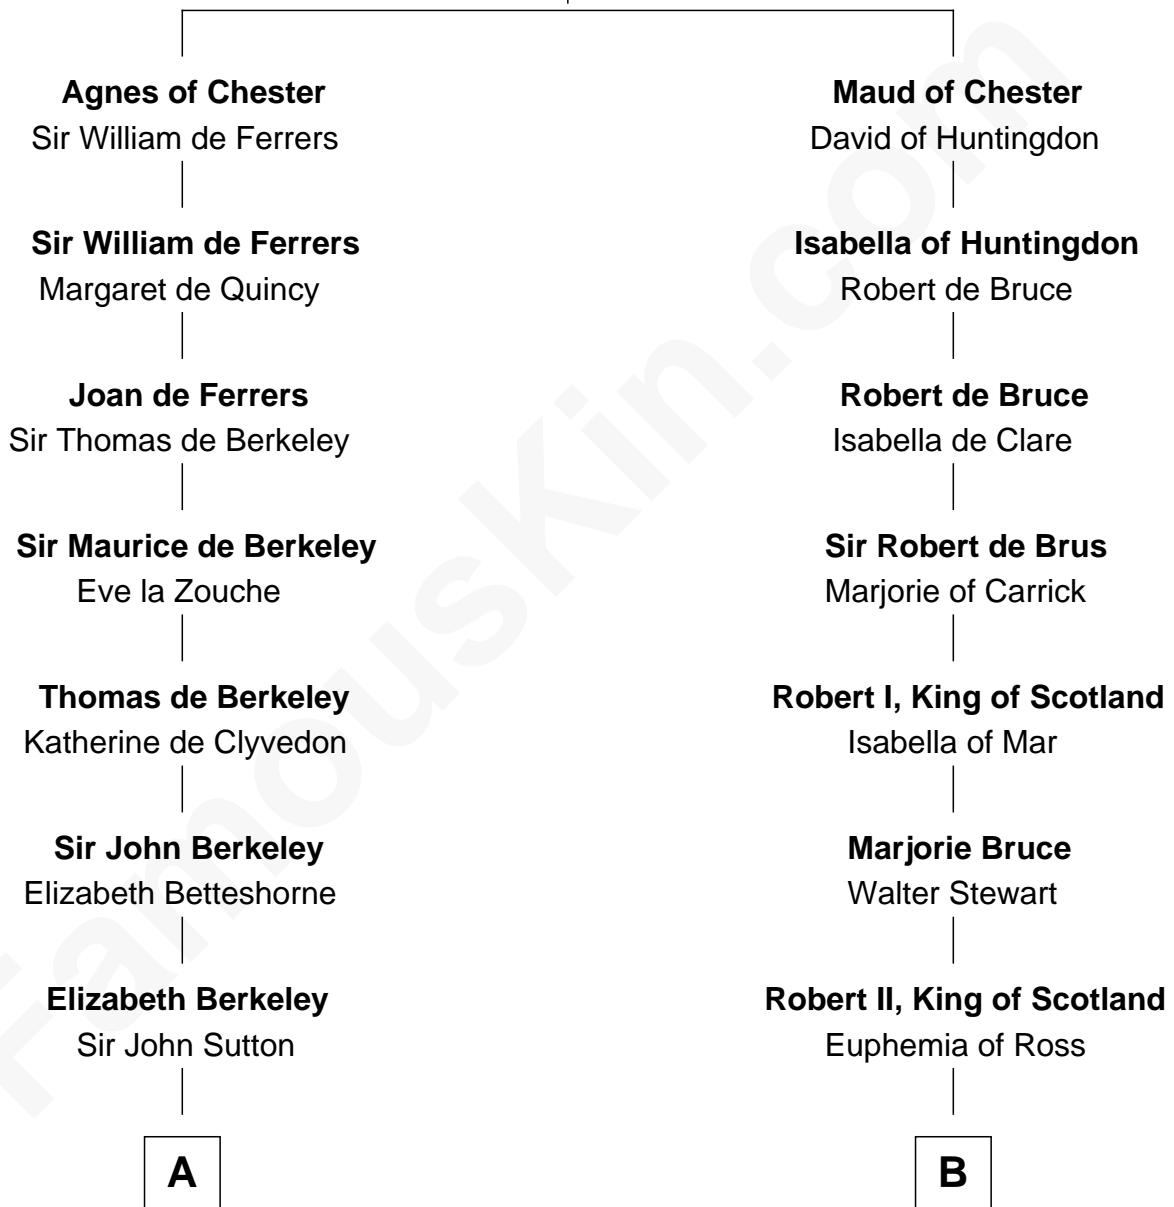

## Relationship Chart of

### John Kerry

68th U.S. Secretary of State

20th cousin 1 time removed of

### Hamilton Fish

26th U.S. Secretary of State

**Hugh de Kevelioc**  
Bertrade de Montfort

**C**

**Robert Charles Winthrop**  
Elizabeth Cabot Blanchard

**Robert Charles Winthrop**  
Elizabeth Mason

**Margaret Tyndal Winthrop**  
James Grant Forbes