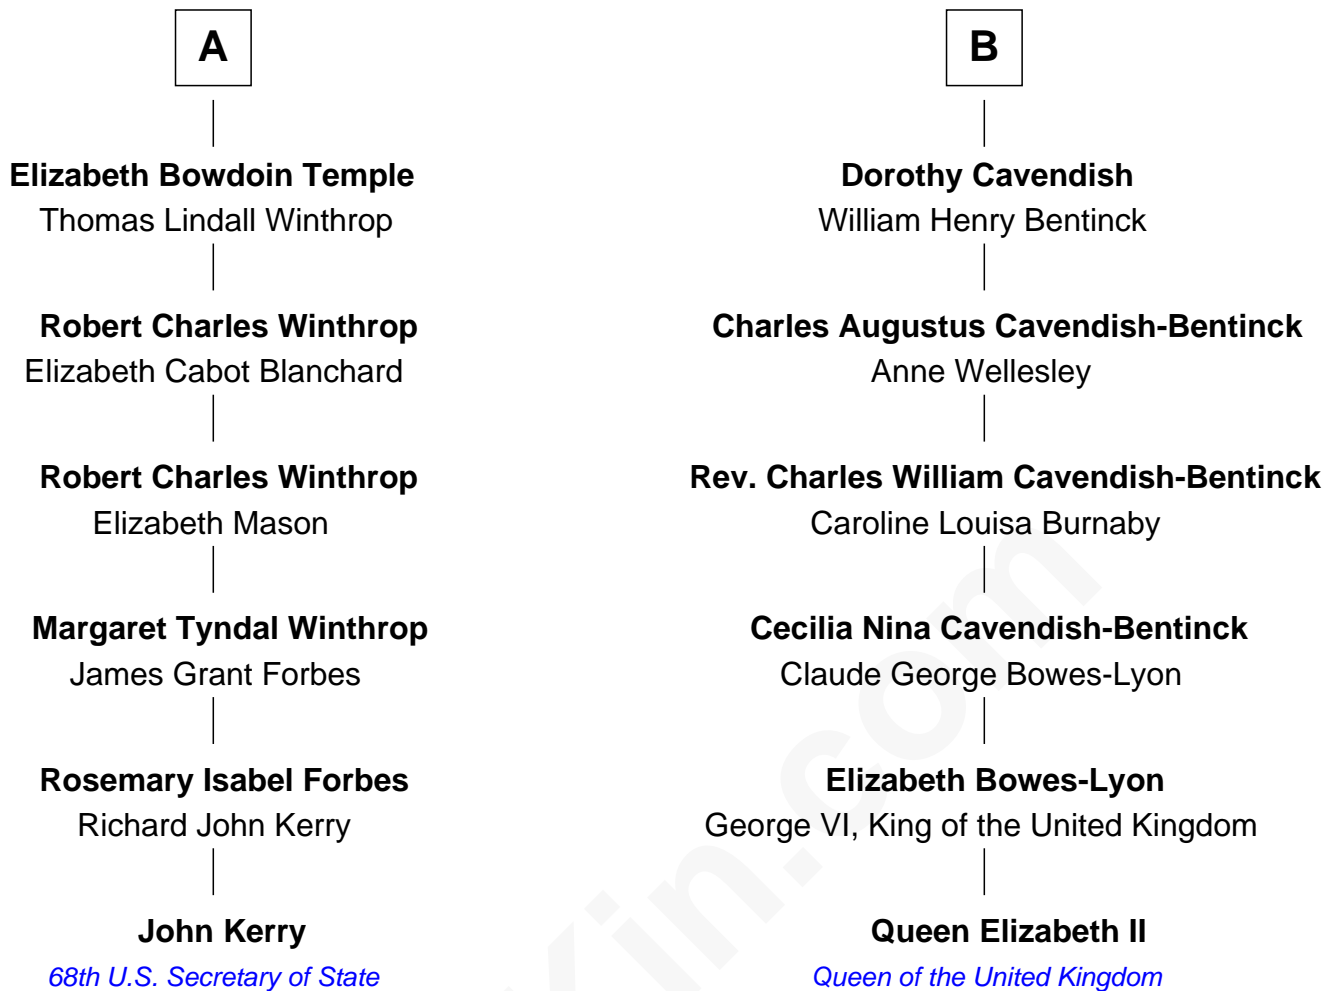

FamousKin.com Relationship Chart of

John Kerry

68th U.S. Secretary of State

12th cousin of

Queen Elizabeth II

Queen of the United Kingdom

Anthony Browne

Jane Radcliffe

Anthony Browne

Mary Dormer

Dorothy Browne

Edmund Lee

Dorothy Lee

Sir John Temple

Mary Temple

Robert Nelson

Henry Wriothesley

Henry Wriothesley

Elizabeth Vernon

Thomas Wriothesley

Rachel Massüe de Ruvigny

Rachel Wriothesley

William Russell

Rachel Russell

Sir William Cavendish

Sir William Cavendish

Catherine Hoskins

Sir William Cavendish

Charlotte Elizabeth Boyle

B

Elizabeth II photo by [Eric Draper](#)