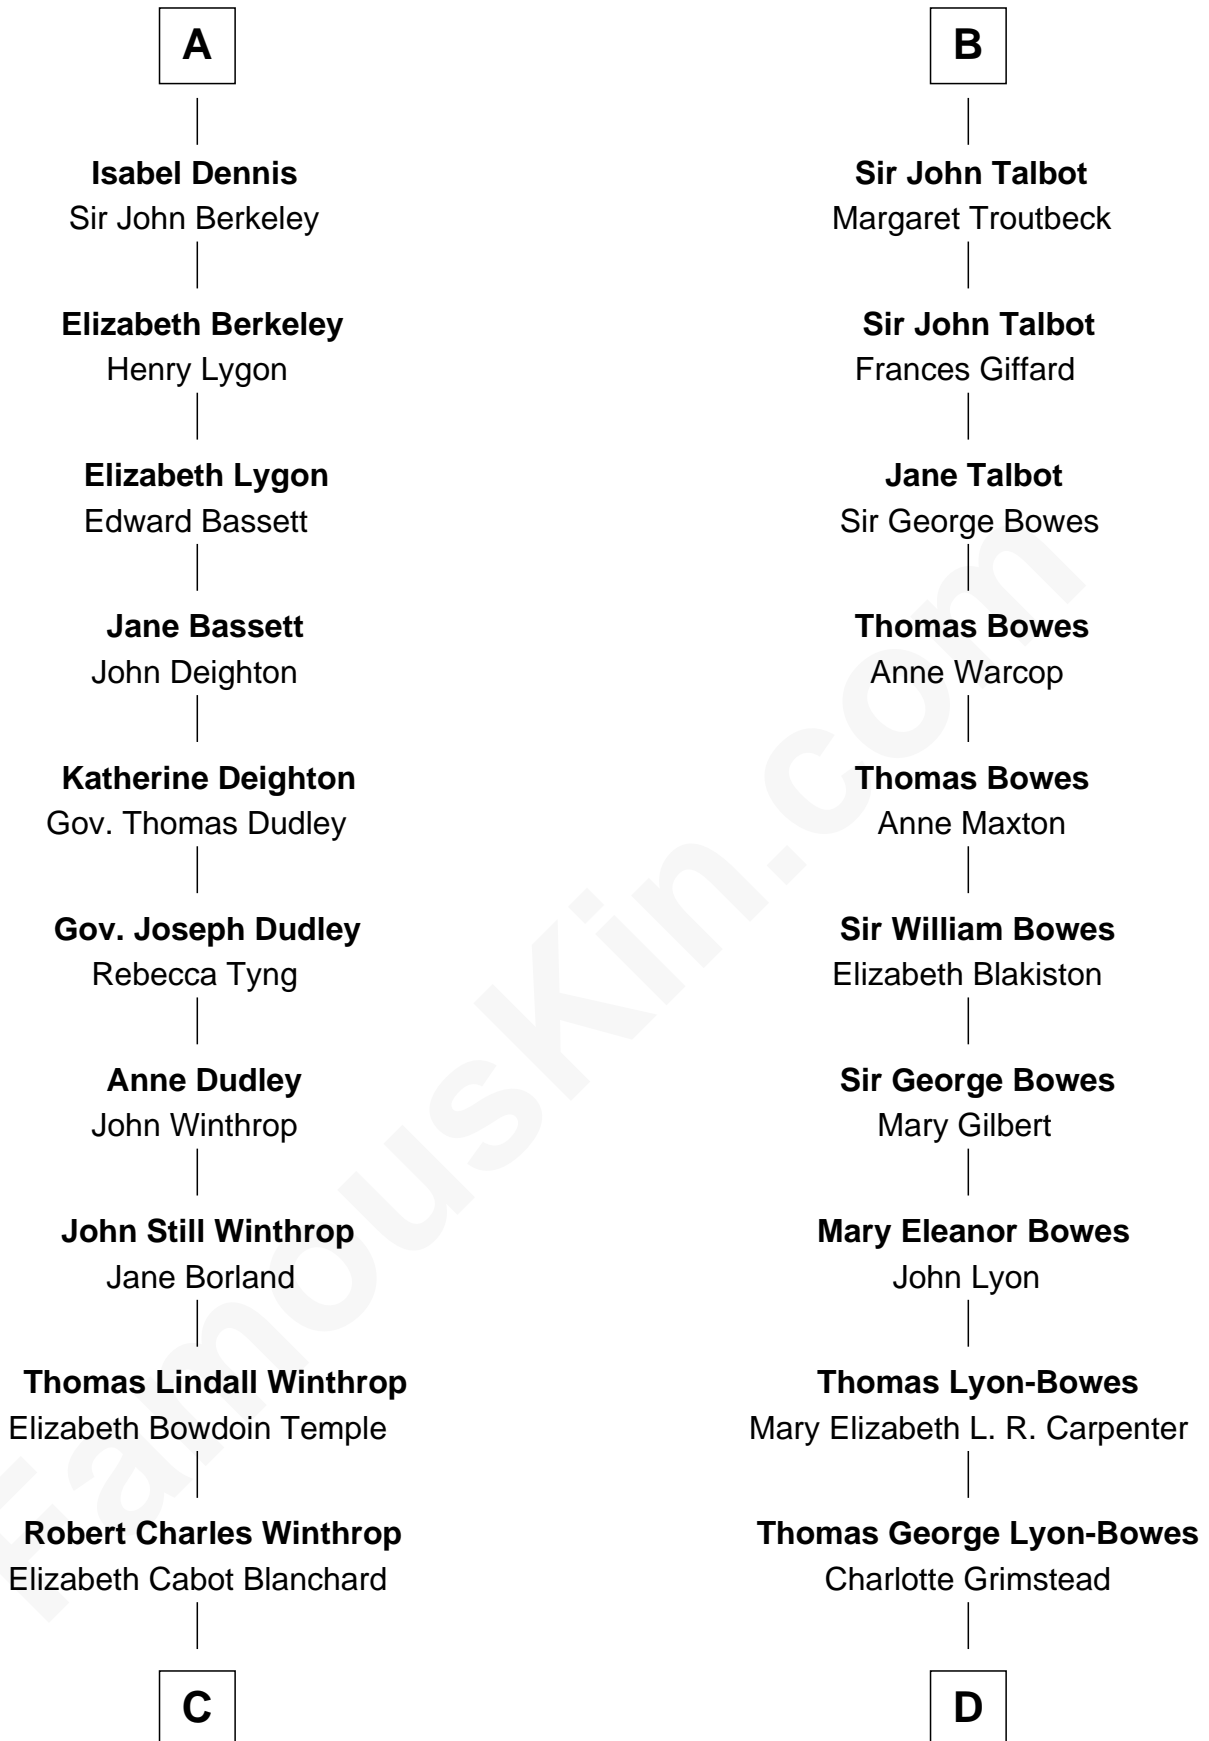

# FamousKin.com Relationship Chart of

**John Kerry**

*68th U.S. Secretary of State*

**20th cousin of**

**Queen Elizabeth II**

*Queen of the United Kingdom*

**Humphrey de Bohun**

Maud de Fiennes

Elizabeth II photo by [Eric Draper](#)