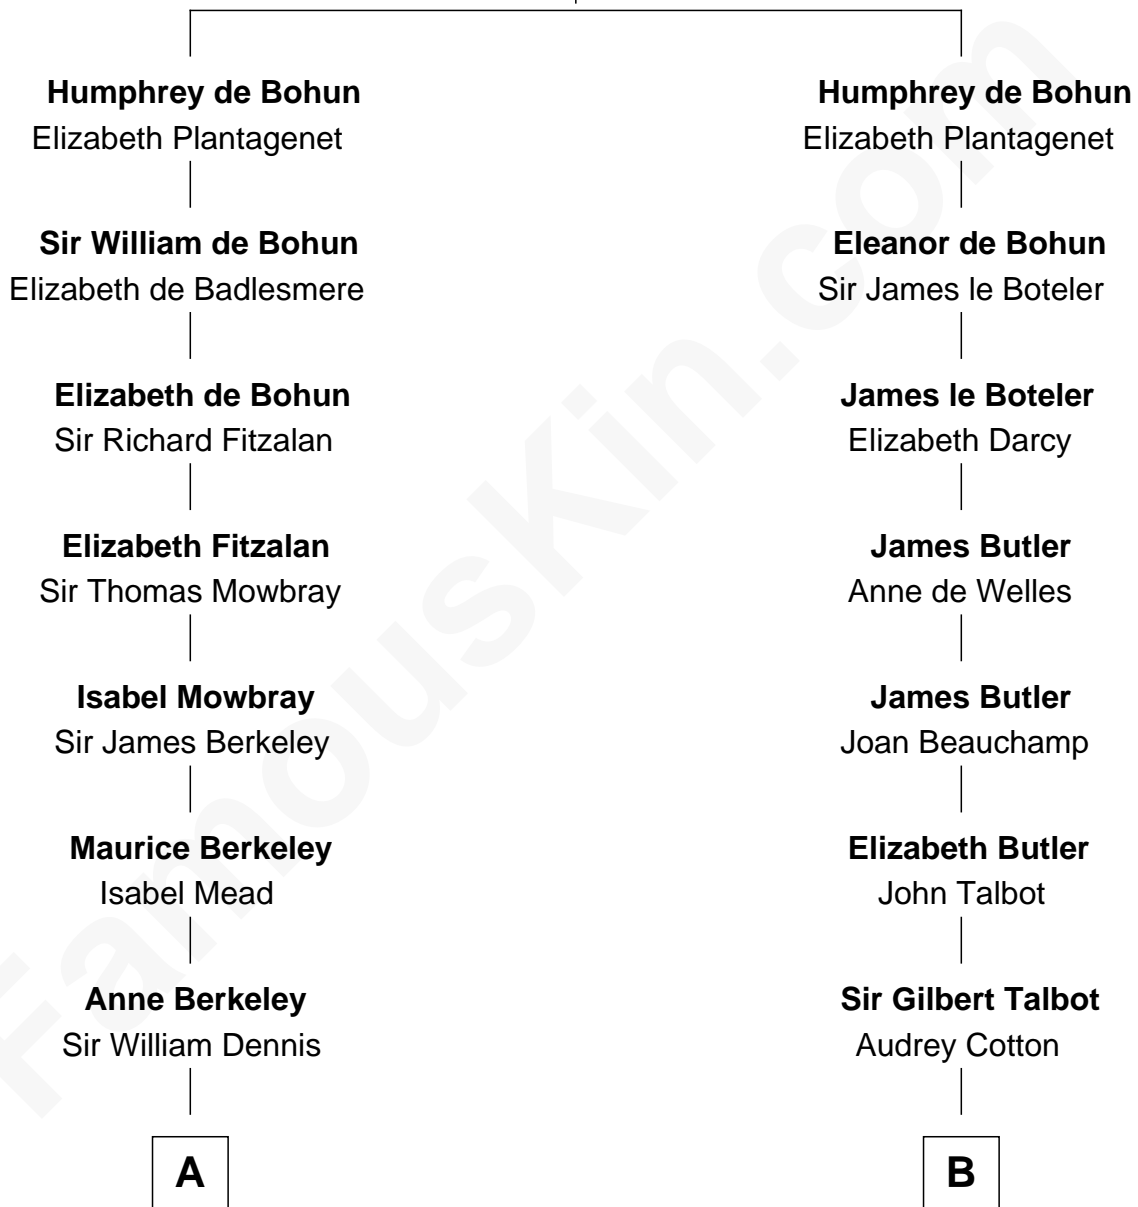

# FamousKin.com Relationship Chart of

**John Kerry**

*68th U.S. Secretary of State*

**20th cousin of**

**Queen Elizabeth II**

*Queen of the United Kingdom*

**Humphrey de Bohun**

Maud de Fiennes

Elizabeth II photo by [Eric Draper](#)