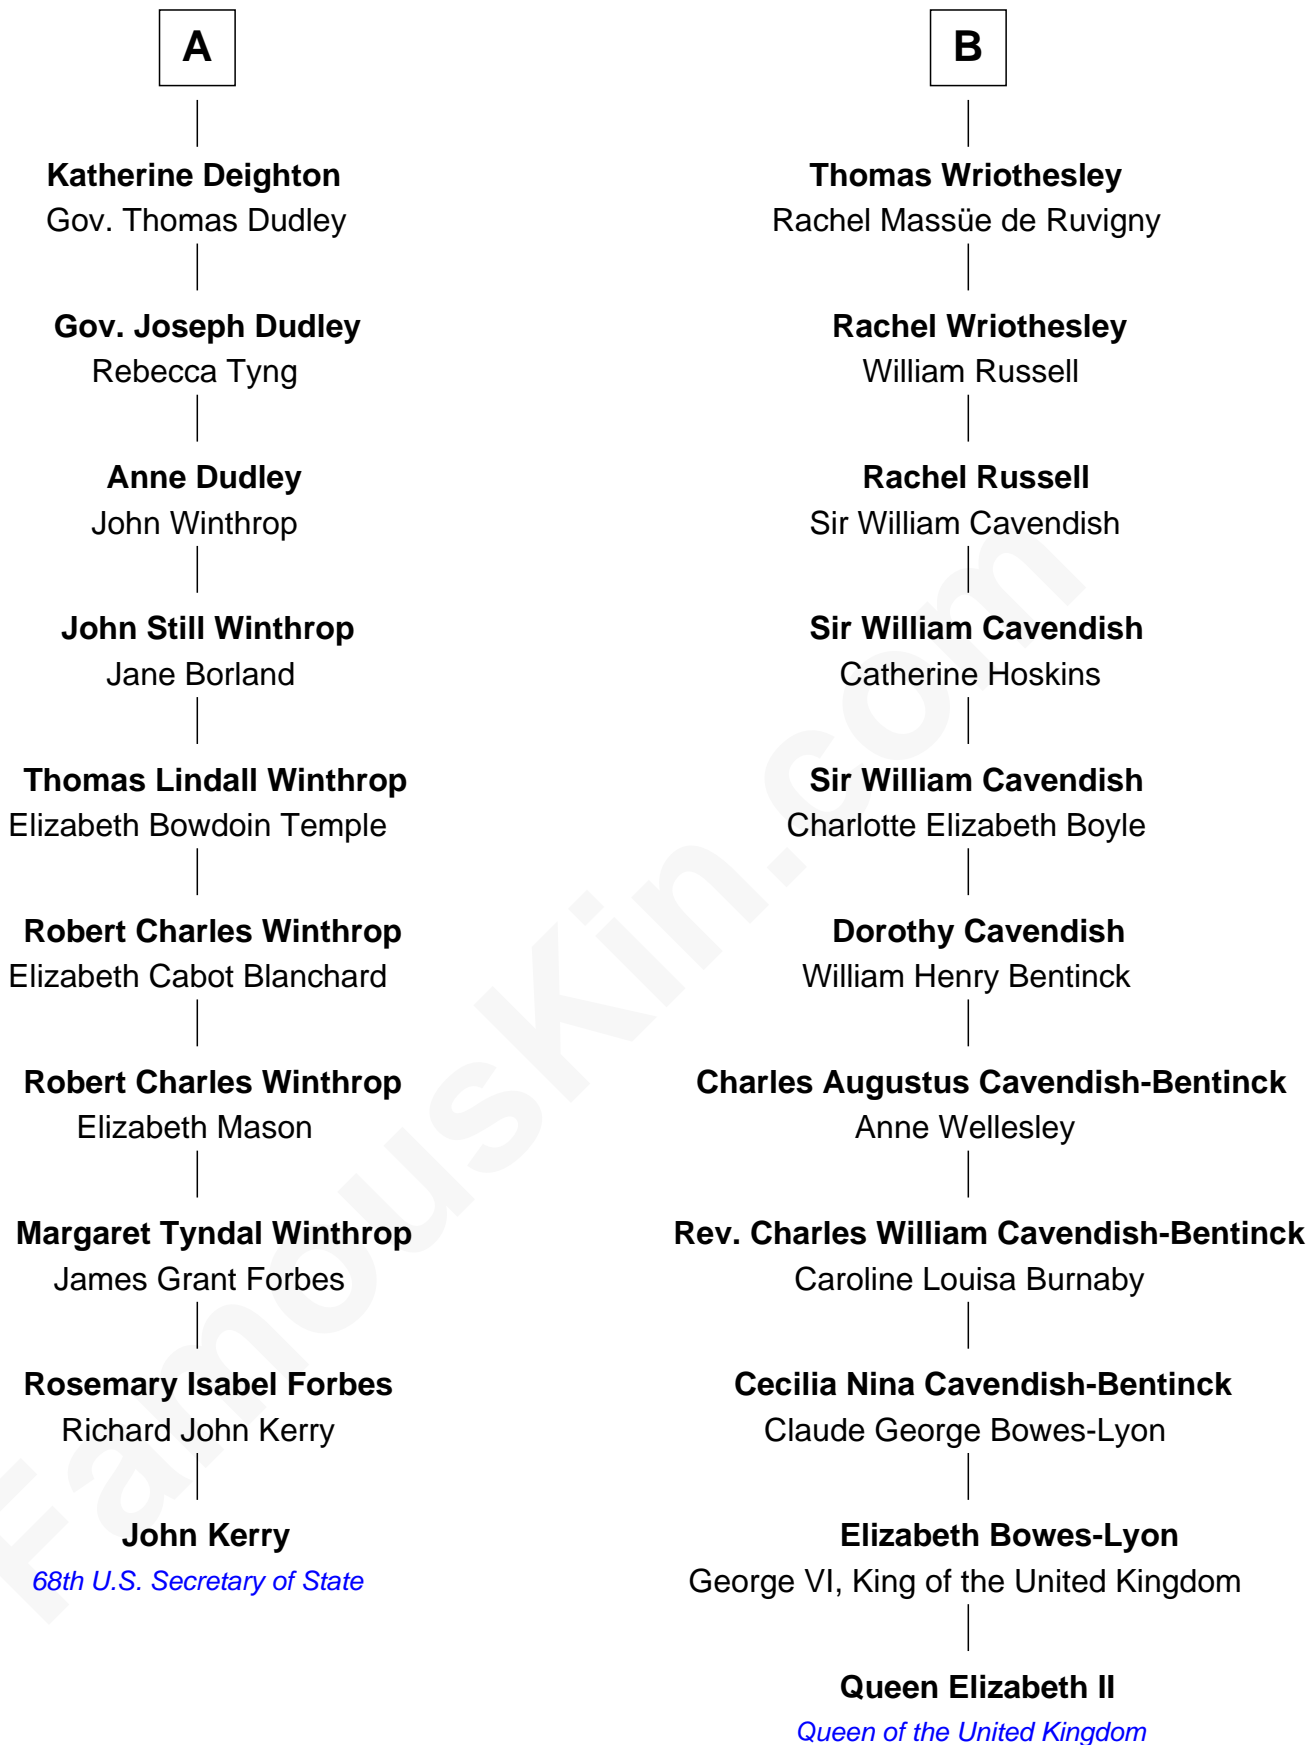

FamousKin.com Relationship Chart of

John Kerry

68th U.S. Secretary of State

16th cousin 1 time removed of

Queen Elizabeth II

Queen of the United Kingdom

Sir Edmund Ferrers

Ellen Roche

Elizabeth II photo by [Eric Draper](#)