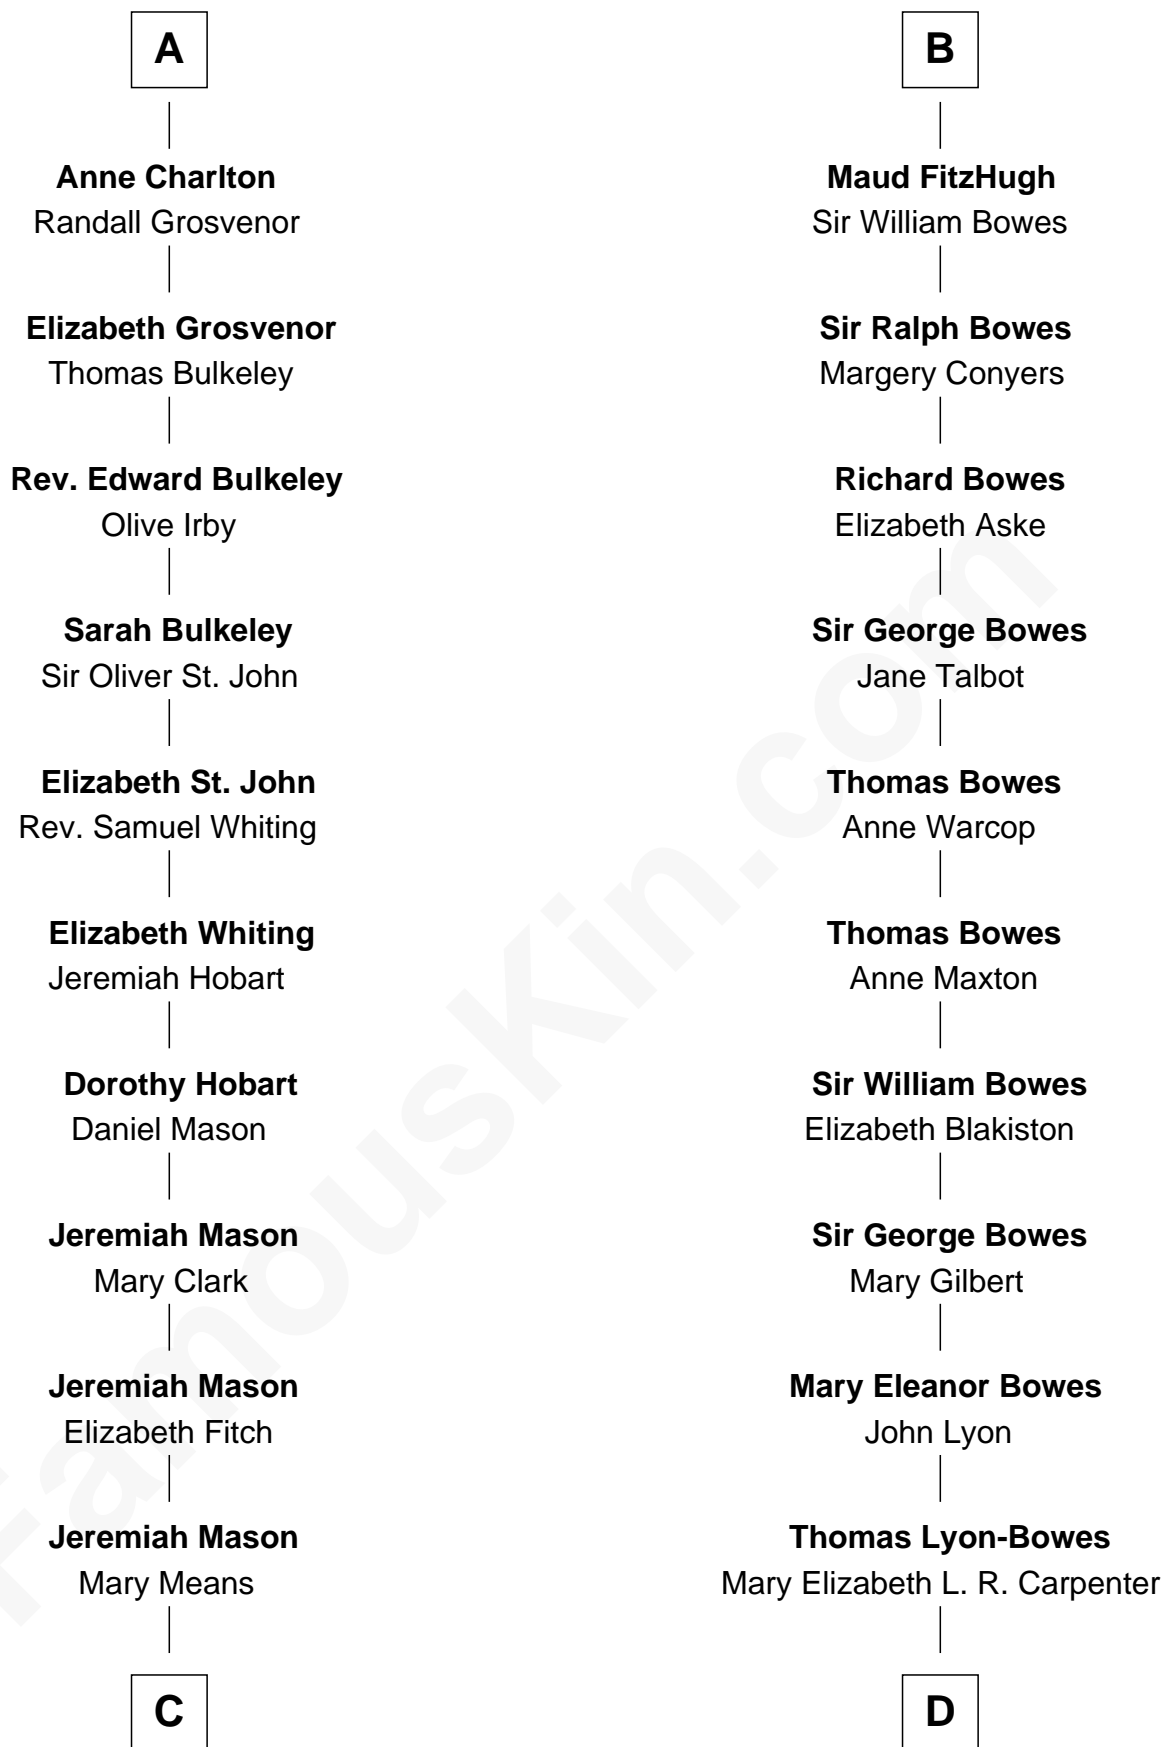

FamousKin.com Relationship Chart of

John Kerry

68th U.S. Secretary of State

21st cousin of

Queen Elizabeth II

Queen of the United Kingdom

Nichole d'Aubenev
Sir Roger de Somery

Maud de Somery
Sir Henry de Erdington

Sir Henry de Erdington
Joan de Wolvey

Sir Giles de Erdington
Elizabeth de Tolthorpe

Margaret de Erdington
Sir Roger Corbet

Sir Robert Corbet
Margaret - - - - -

Mary Corbet
Robert Charlton

Richard Charlton
Elizabeth Mainwaring

A

Joan de Somery
John IV le Strange

John V le Strange
Maud de Walton

John VI le Strange
Iseult - - - - -

Roger le Strange
Maud - - - - -

Sir Roger le Strange
Aline Fitzalan

Lucy le Strange
Sir William Willoughby

Margery Willoughby
Sir William FitzHugh

B

C

Robert Means Mason
Sarah Ellen Francis

Elizabeth Mason
Robert Charles Winthrop

Margaret Tyndal Winthrop
James Grant Forbes

Rosemary Isabel Forbes
Richard John Kerry