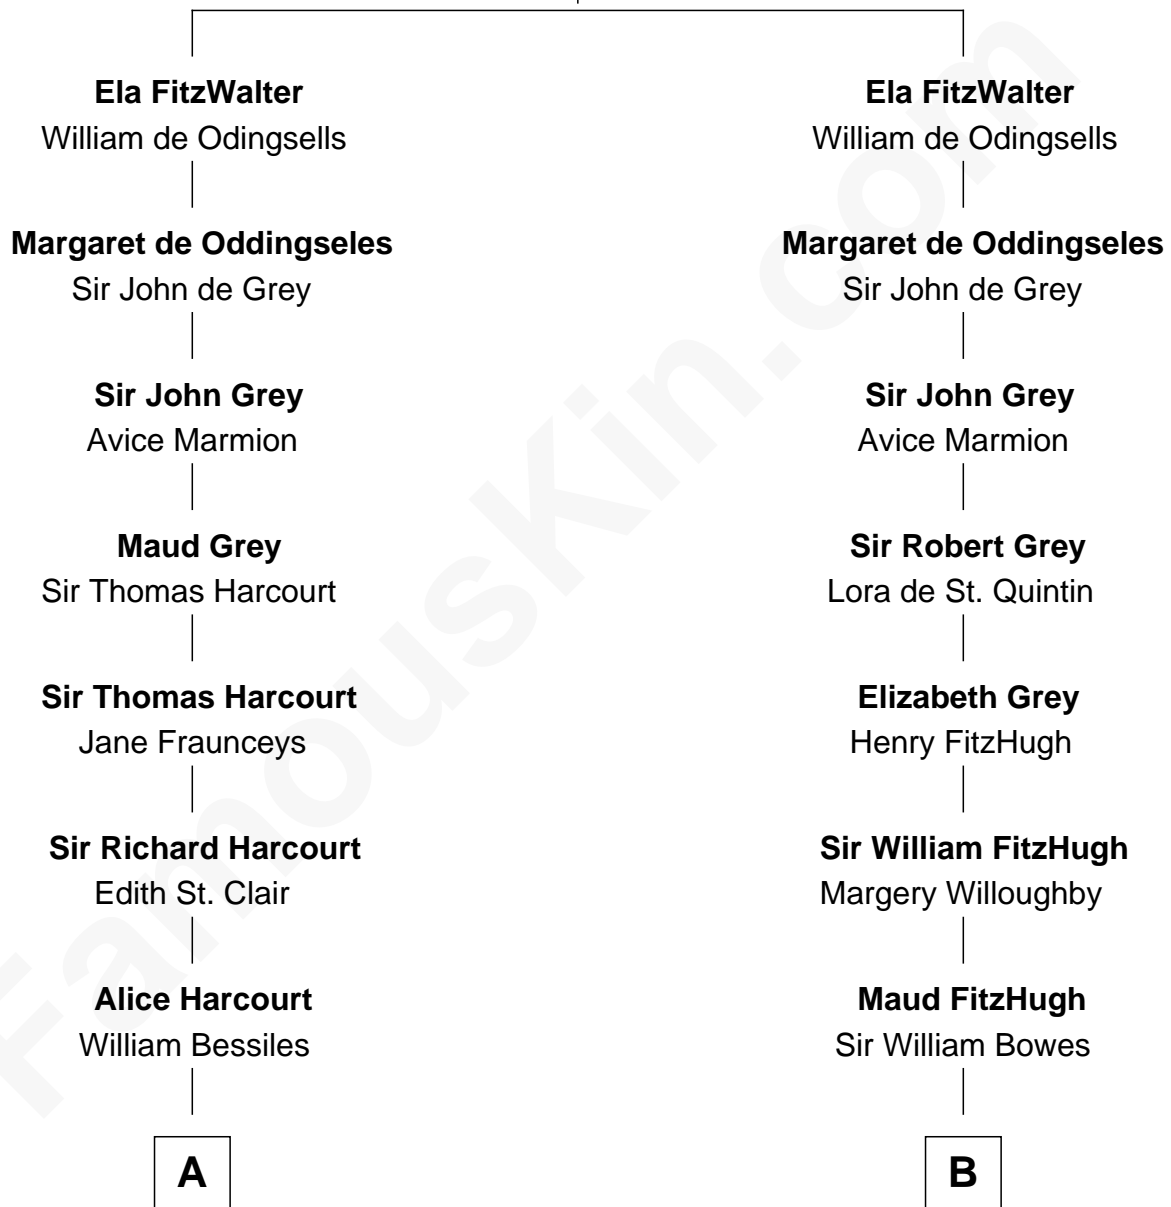

FamousKin.com Relationship Chart of

John Kerry

68th U.S. Secretary of State

20th cousin of

Queen Elizabeth II

Queen of the United Kingdom

Sir Walter FitzRobert

Ida Longespee

Elizabeth II photo by [Eric Draper](#)