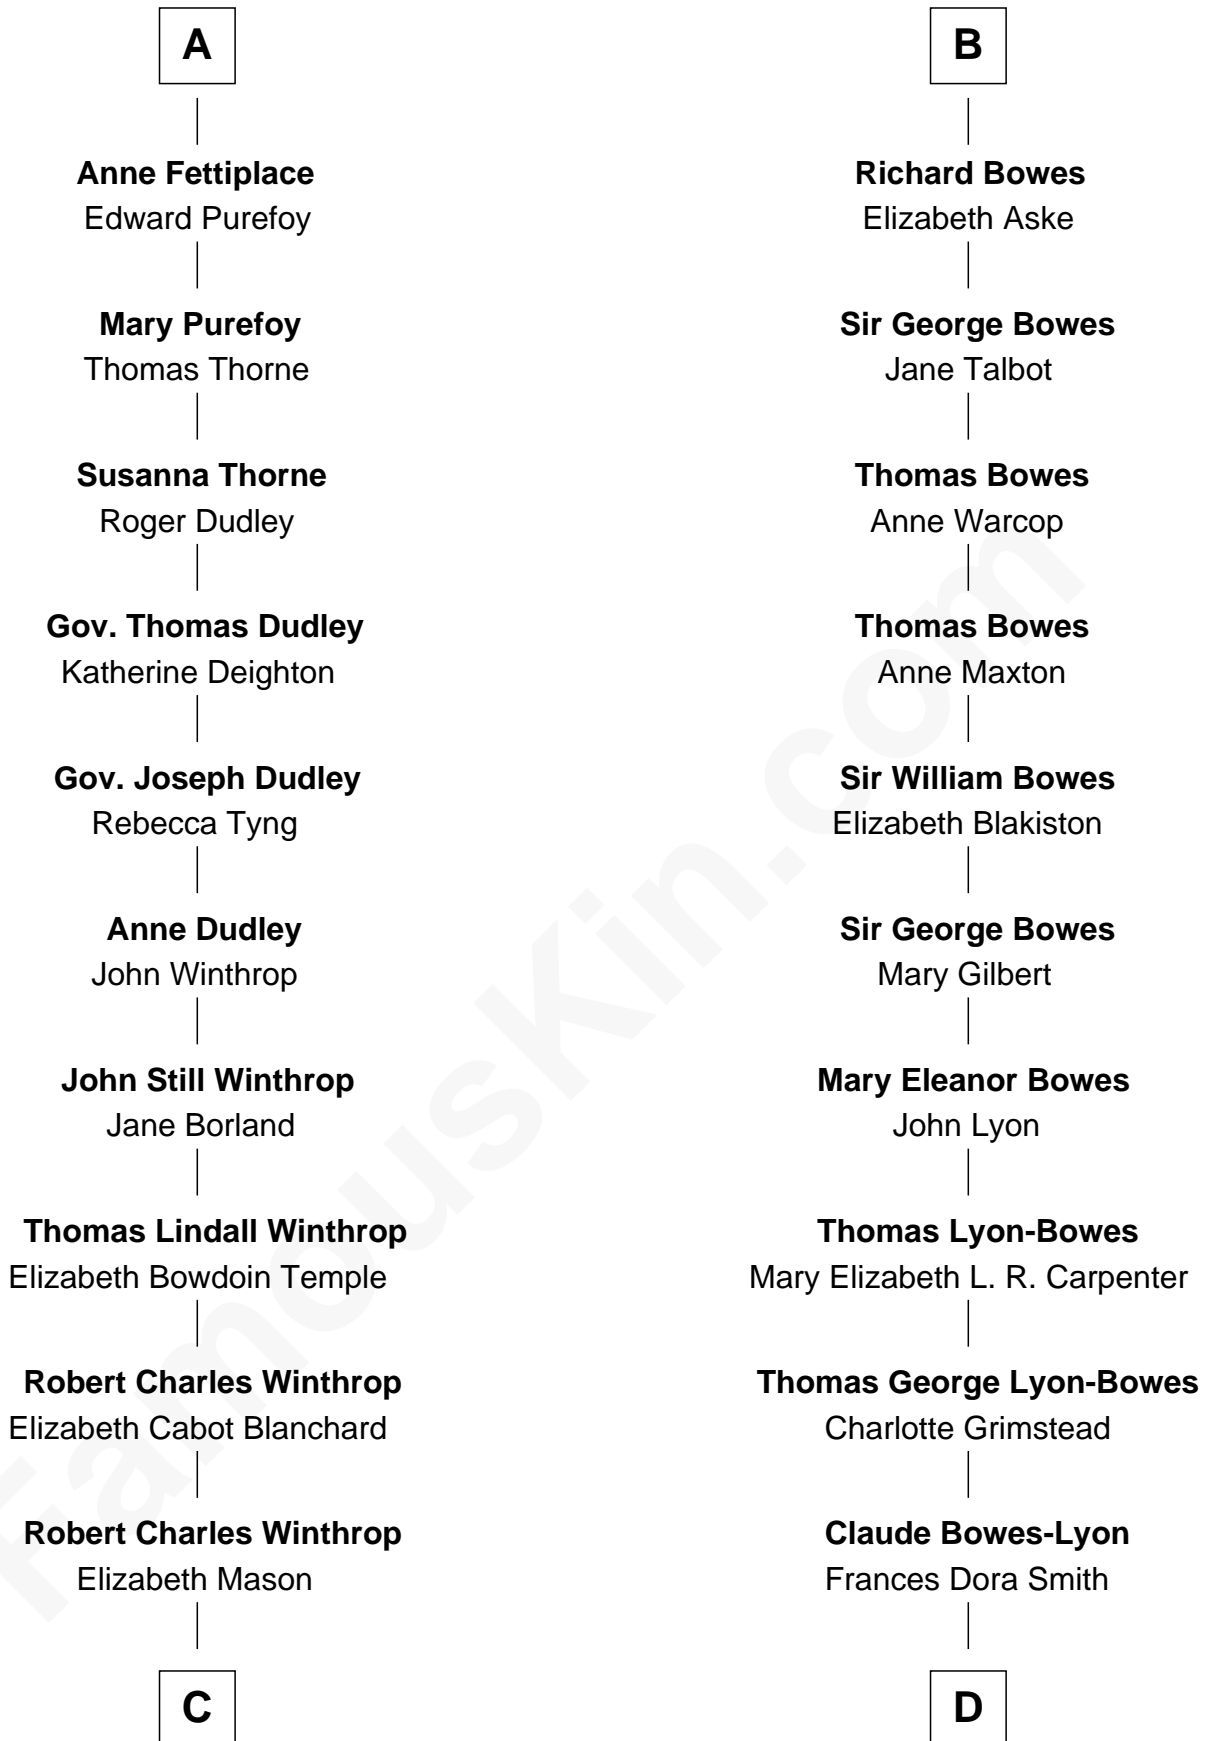

# FamousKin.com Relationship Chart of

**John Kerry**

*68th U.S. Secretary of State*

**19th cousin of**

**Queen Elizabeth II**

*Queen of the United Kingdom*

**Robert de Grey**  
Joan Valoines

**Sir John de Grey**  
Margaret de Oddingseles

**Sir John Grey**  
Avice Marmion

**Maud Grey**  
Sir Thomas Harcourt

**Sir Thomas Harcourt**  
Jane Fraunceys

**Sir Richard Harcourt**  
Edith St. Clair

**Alice Harcourt**  
William Bessiles

**Elizabeth Bessiles**  
Richard Fettiplace

**A**

**Sir John de Grey**  
Margaret de Oddingseles

**Sir John Grey**  
Avice Marmion

**Sir Robert Grey**  
Lora de St. Quintin

**Elizabeth Grey**  
Henry FitzHugh

**Sir William FitzHugh**  
Margery Willoughby

**Maud FitzHugh**  
Sir William Bowes

**Sir Ralph Bowes**  
Margery Conyers

**B**

Elizabeth II photo by [Eric Draper](#)