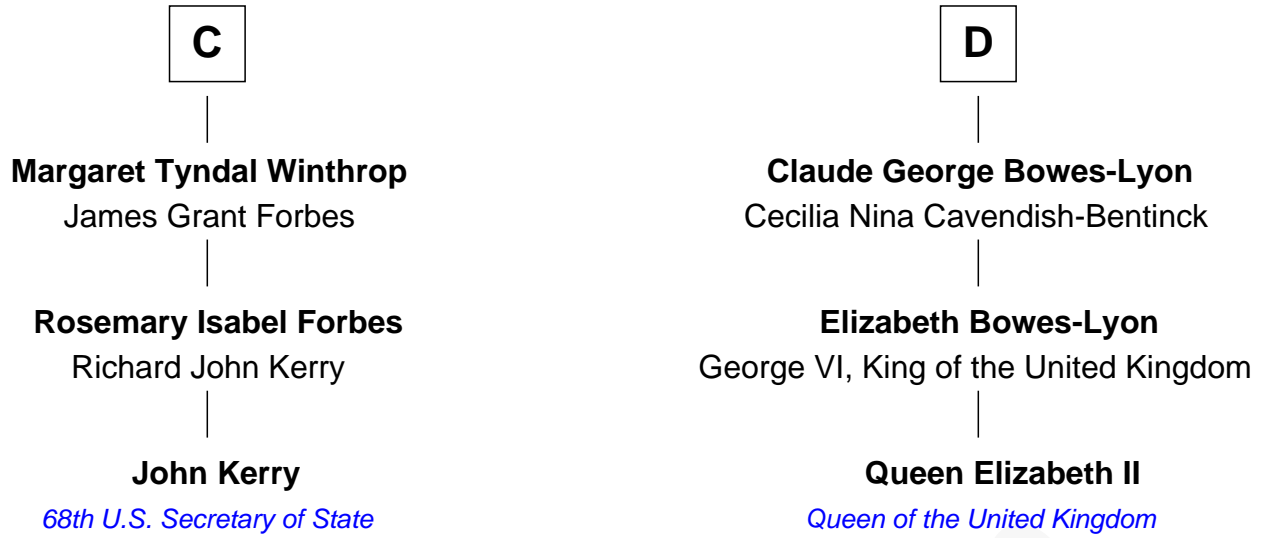

Elizabeth II photo by [Eric Draper](#)