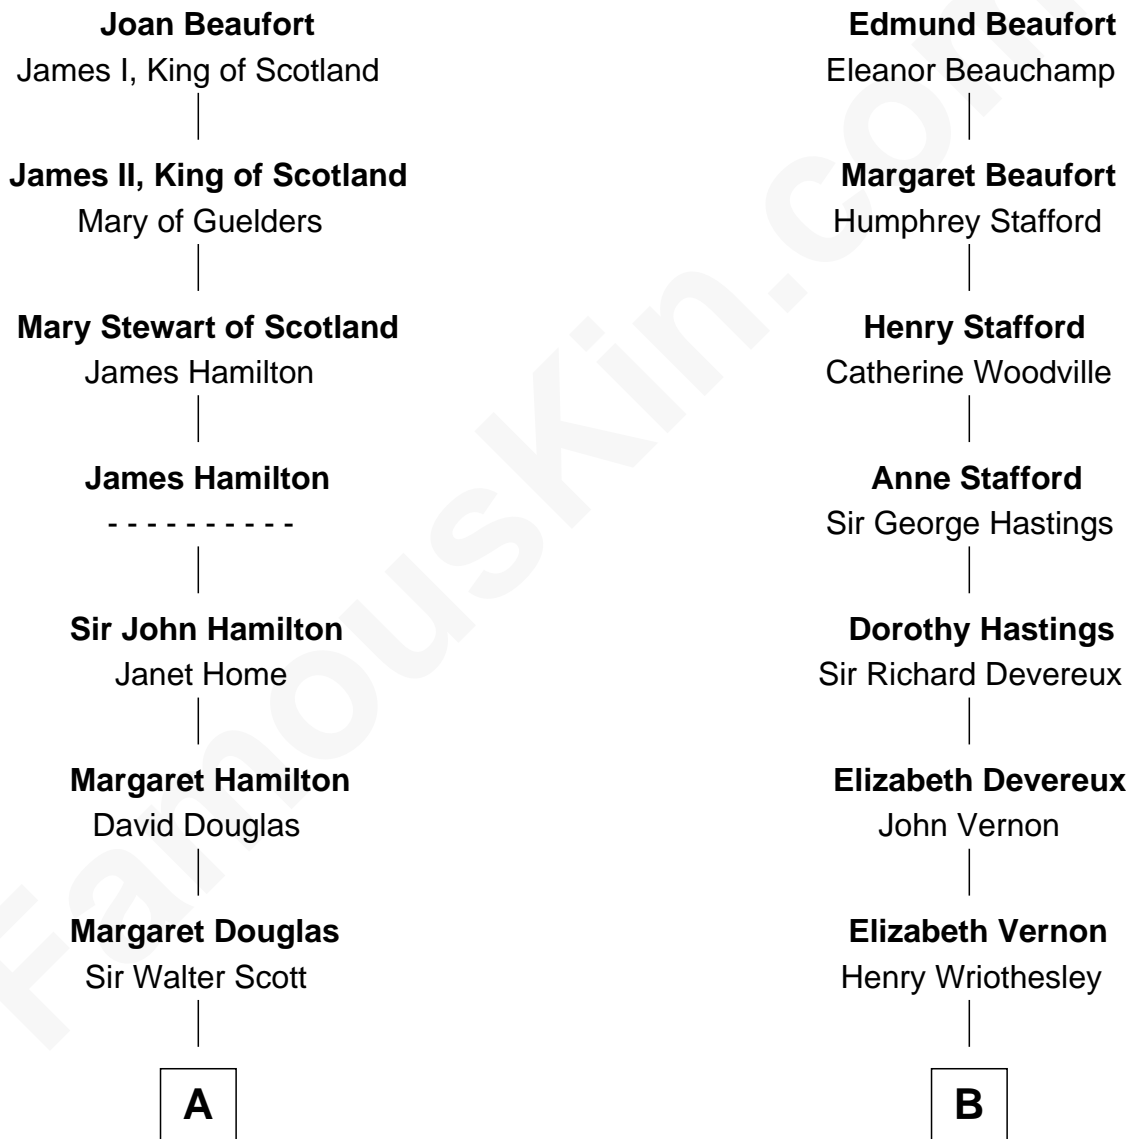

FamousKin.com Relationship Chart of

John Kerry

68th U.S. Secretary of State

17th cousin 3 times removed of

Queen Elizabeth II

Queen of the United Kingdom

Sir John Beaufort

Margaret de Holand

C

Francis Blackwell Forbes

Isabel Clarke

James Grant Forbes

Margaret Tyndal Winthrop

Rosemary Isabel Forbes

Richard John Kerry

John Kerry

68th U.S. Secretary of State

FamousKin.com