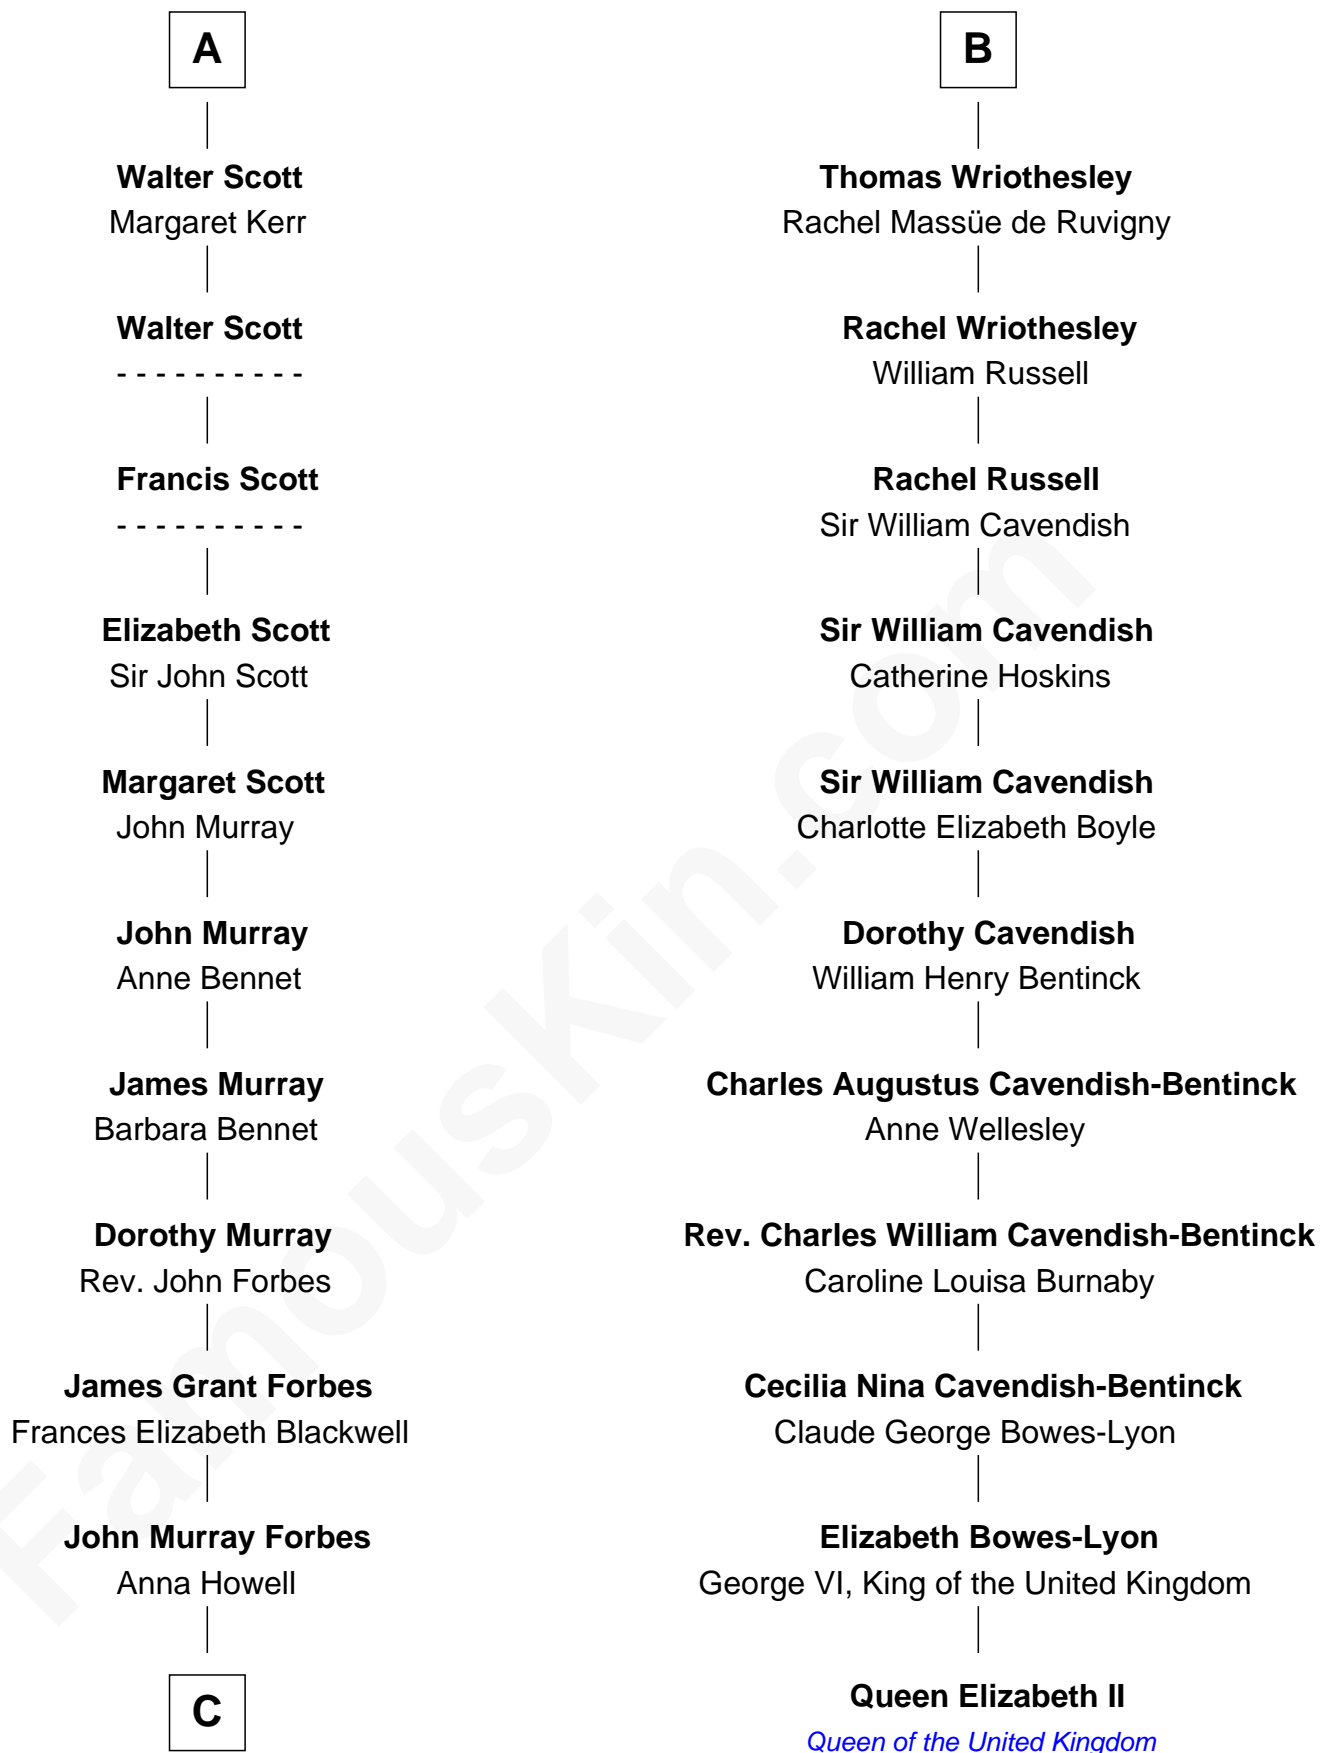

FamousKin.com Relationship Chart of

John Kerry

68th U.S. Secretary of State

17th cousin 3 times removed of

Queen Elizabeth II

Queen of the United Kingdom

Sir John Beaufort

Margaret de Holand

C

Francis Blackwell Forbes

Isabel Clarke

James Grant Forbes

Margaret Tyndal Winthrop

Rosemary Isabel Forbes

Richard John Kerry

John Kerry

68th U.S. Secretary of State

FamousKin.com