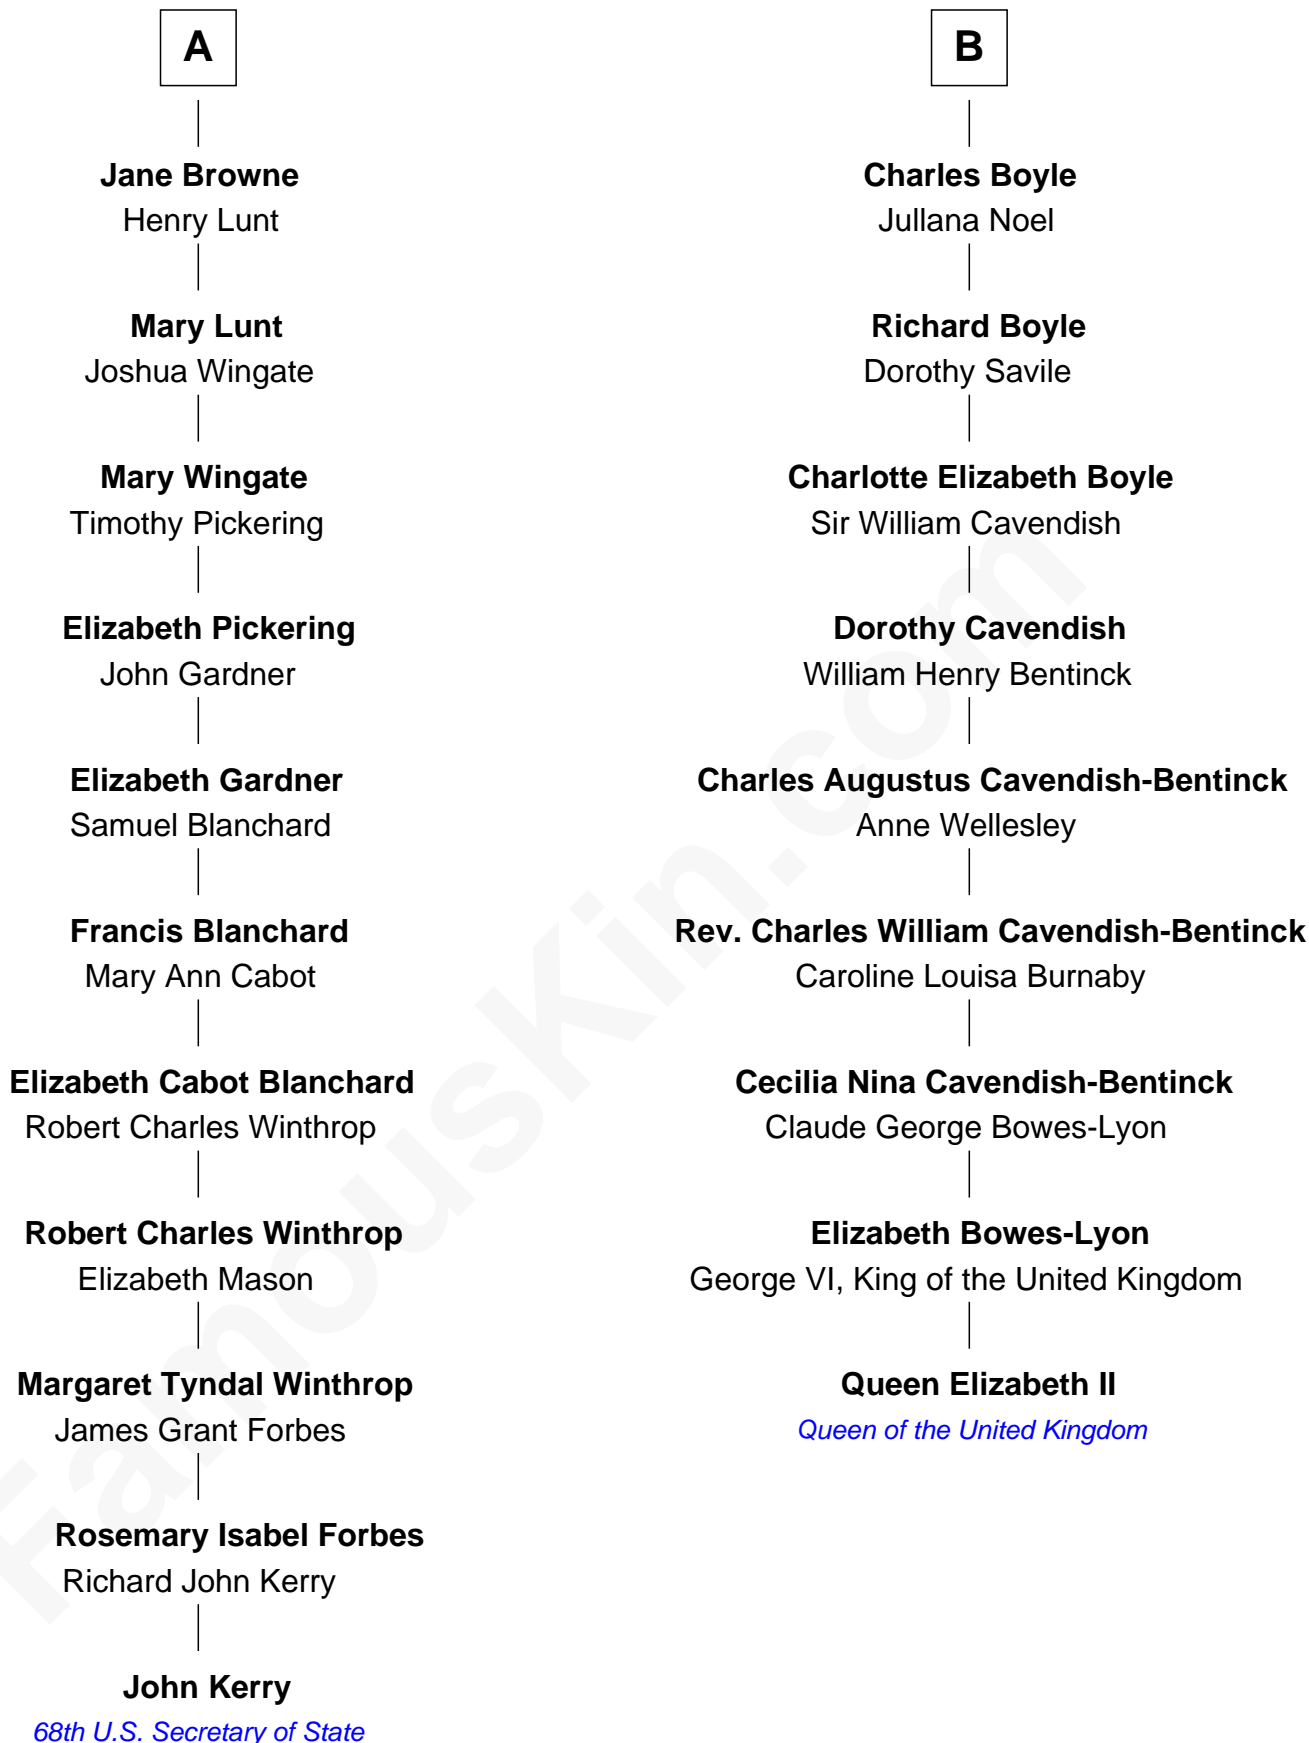

FamousKin.com Relationship Chart of

John Kerry

68th U.S. Secretary of State

15th cousin 2 times removed of

Queen Elizabeth II

Queen of the United Kingdom

Sir Philip Wentworth

Mary Clifford

Edward Skepper

Mary Robinson

Rev. William Skepper

Jane - - - - -

Jane Skepper

Abraham Browne

A

Sir Henry Wentworth

Anne Say

Margery Wentworth

Sir John Seymour

Edward Seymour

Anne Stanhope

Edward Seymour

Katherine Grey

Edward Seymour

Honora Rogers

Sir William Seymour

Frances Devereux

Jane Seymour

Charles Boyle

B

Elizabeth II photo by [Eric Draper](#)