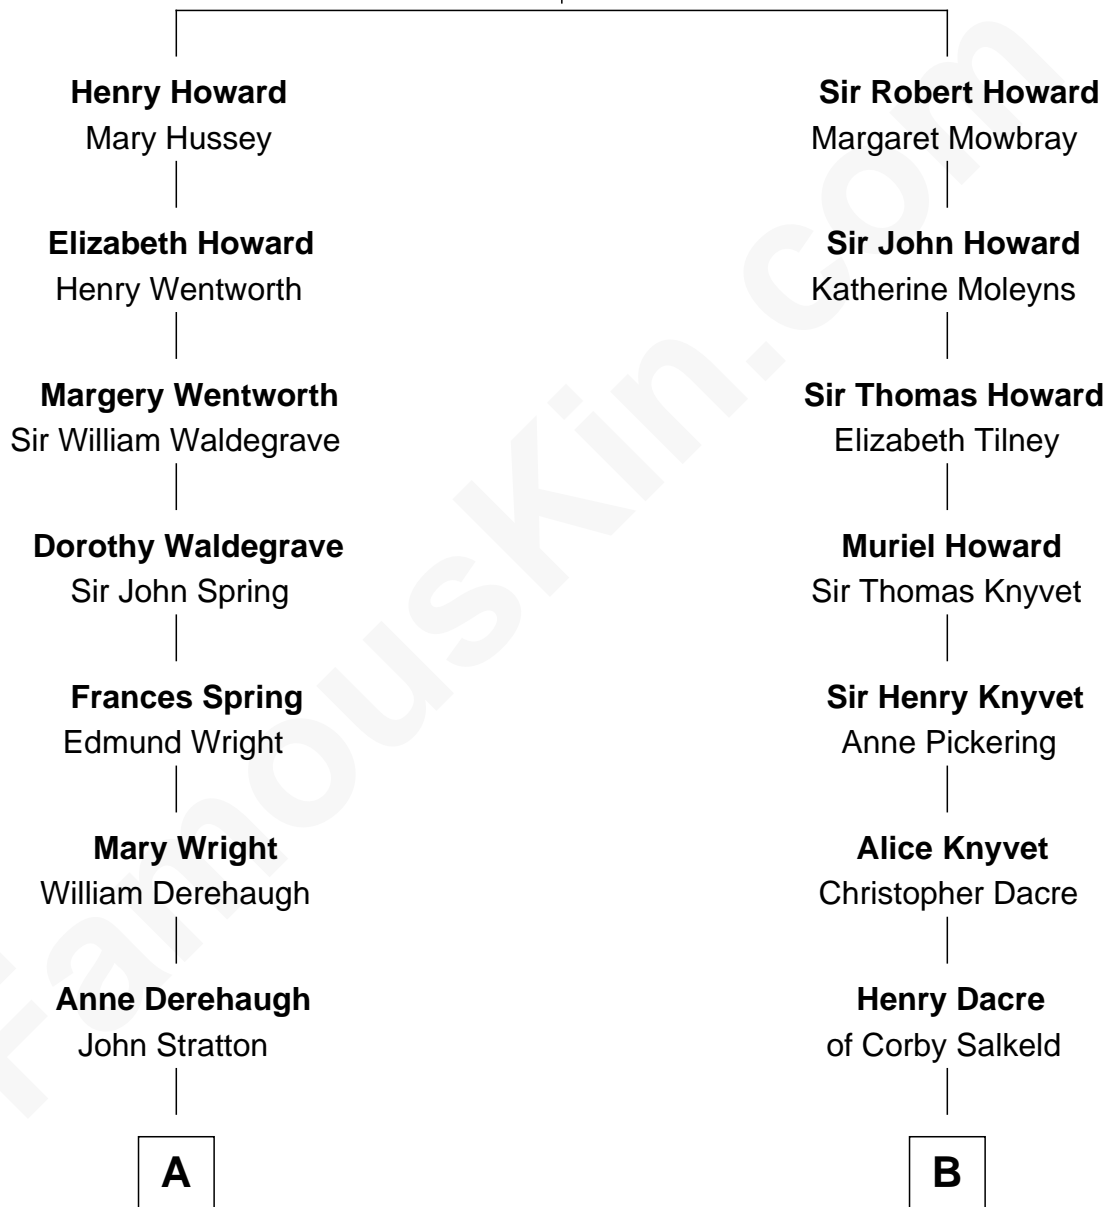

FamousKin.com Relationship Chart of

John Kerry

68th U.S. Secretary of State

17th cousin of

Tilda Swinton

Movie Actress

Sir John Howard

Alice Tendring

Tilda Swinton photo by [Nicolas Genin](#) (CC BY-SA 2.0)