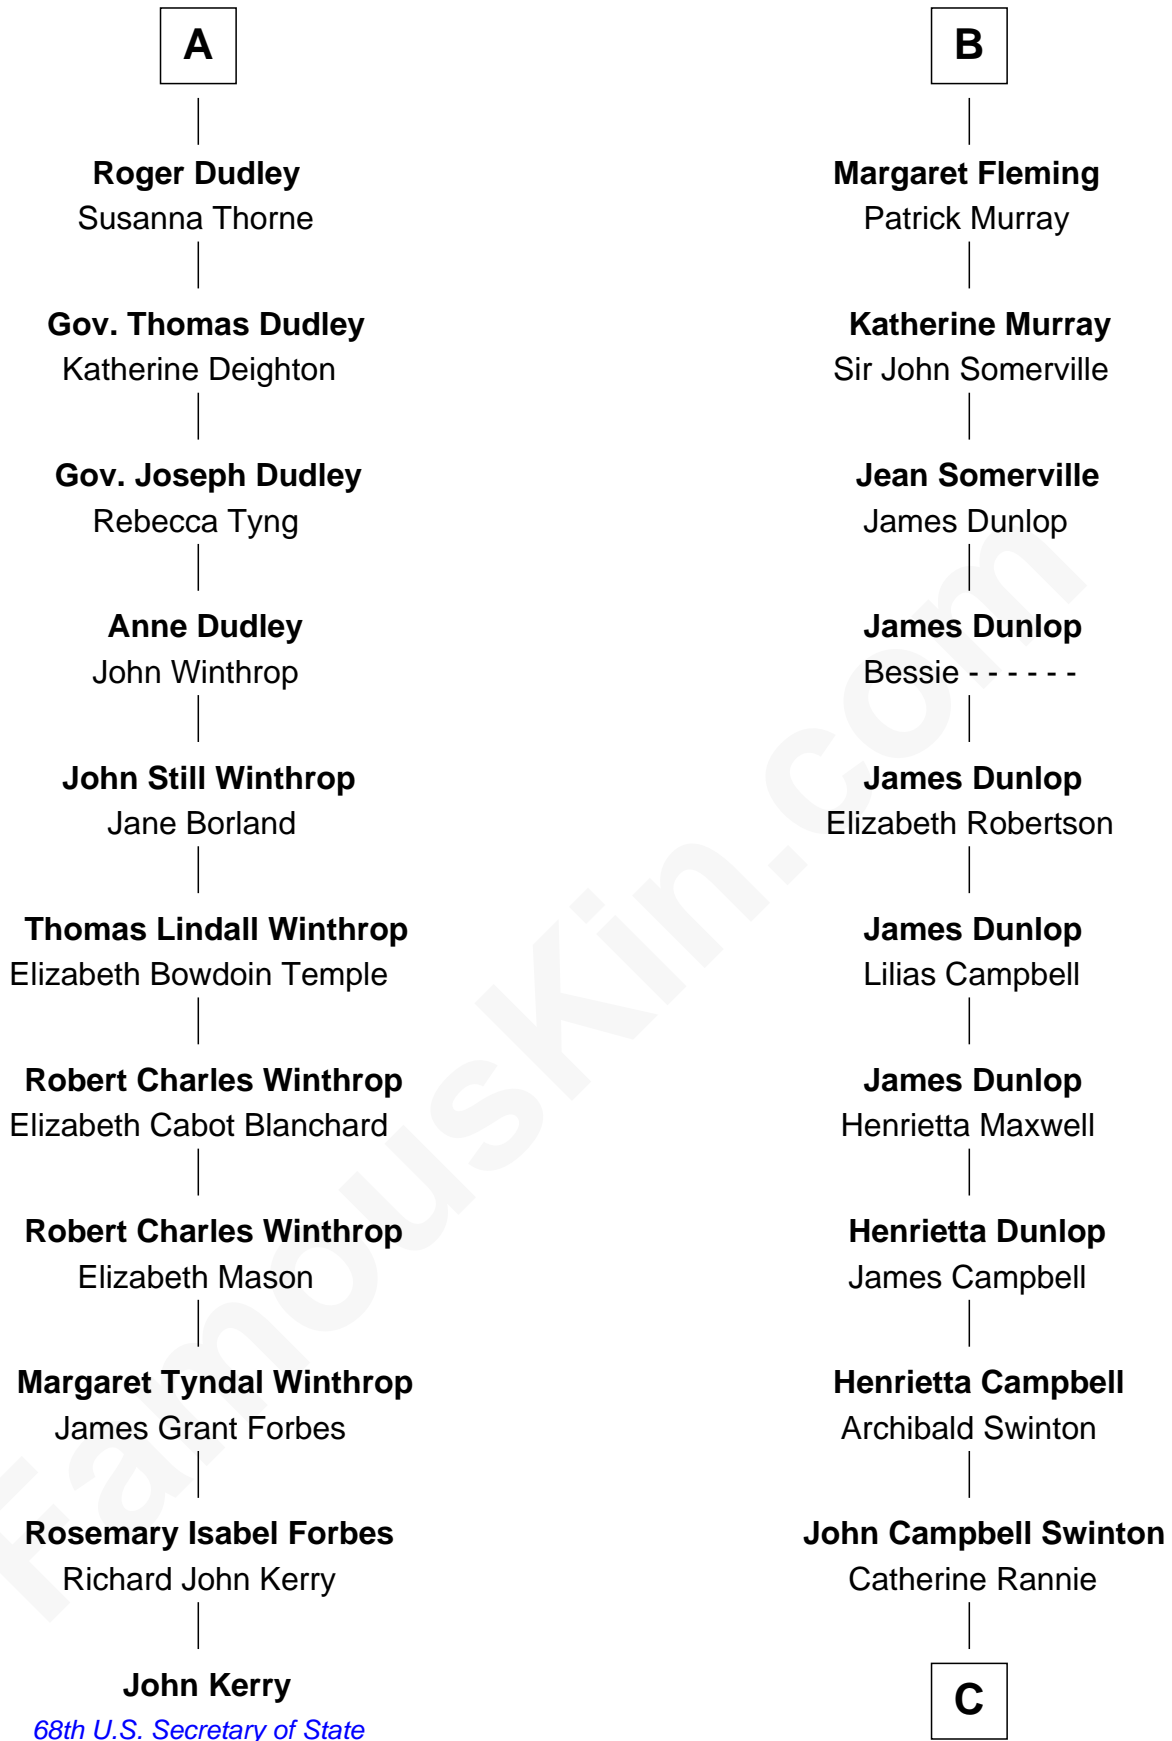

FamousKin.com Relationship Chart of

John Kerry

68th U.S. Secretary of State

17th cousin 4 times removed of

Tilda Swinton

Movie Actress

Sir Paon de Roet

C

Archibald Campbell Swinton

Georgiana Caroline Sitwell

George Sitwell Campbell Swinton

Elizabeth Ebsworth

Alan Henry Campbell Swinton

Mariora Beatrice Evelyn Rochfort Alers-Hankey

Sir John Swinton

Judith Balfour Killen