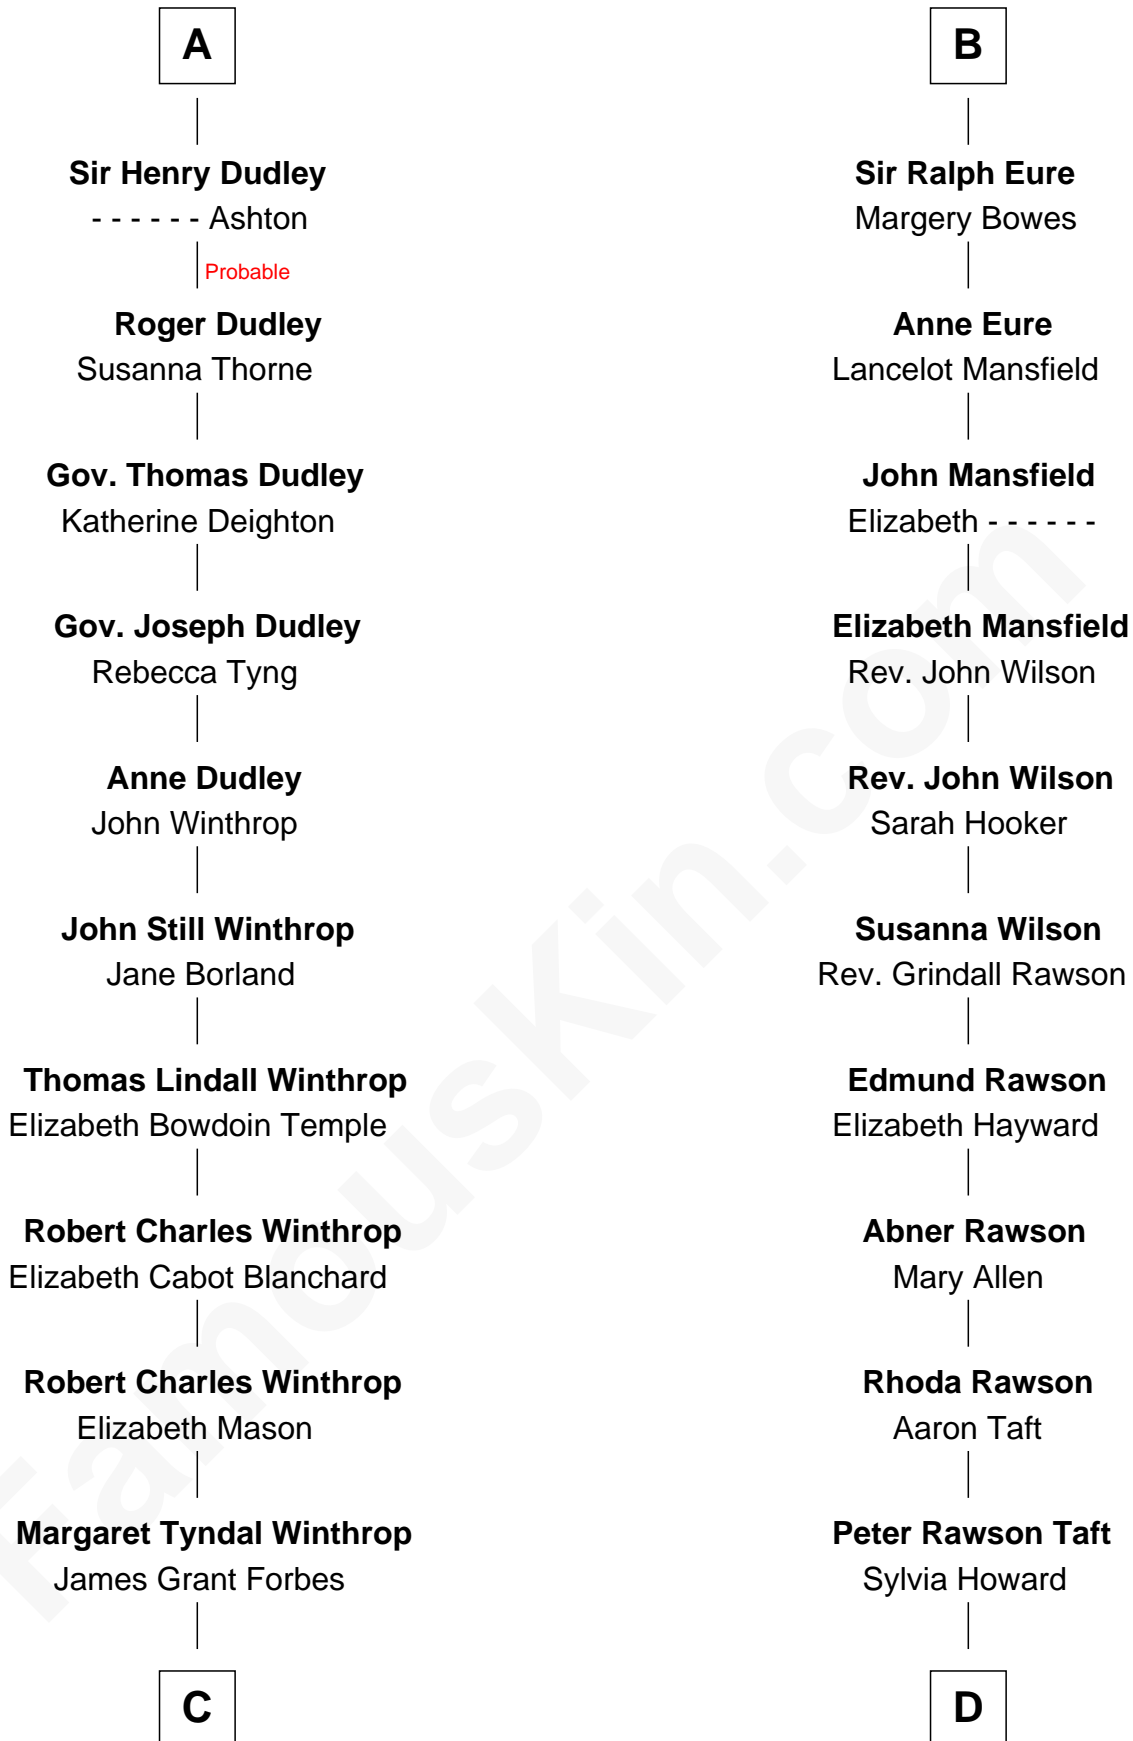

FamousKin.com Relationship Chart of

John Kerry

68th U.S. Secretary of State

18th cousin 3 times removed of

Bob Taft

67th Governor of Ohio

Sir William de Ros
Margery de Badlesmere

Thomas de Ros
Beatrice de Stafford

Margaret de Ros
Sir Reynold Grey

Margaret Grey
Sir William Bonville

William Bonville
Elizabeth Harington

William Bonville
Katherine Neville

Cecily Bonville
Thomas Grey

Cecily Grey
Sir John Sutton

A

Maud de Roos
John de Welles

John de Welles
Eleanor de Mowbray

Eudo de Welles
Maud de Greystoke

Sir Lionel de Welles
Joan de Waterton

Cecily de Welles
Sir Robert Willoughby

Sir Christopher Willoughby
Margaret Jenney

Elizabeth Willoughby
Sir William Eure

B

C

Rosemary Isabel Forbes

Richard John Kerry

John Kerry

68th U.S. Secretary of State

D

Alphonso Taft