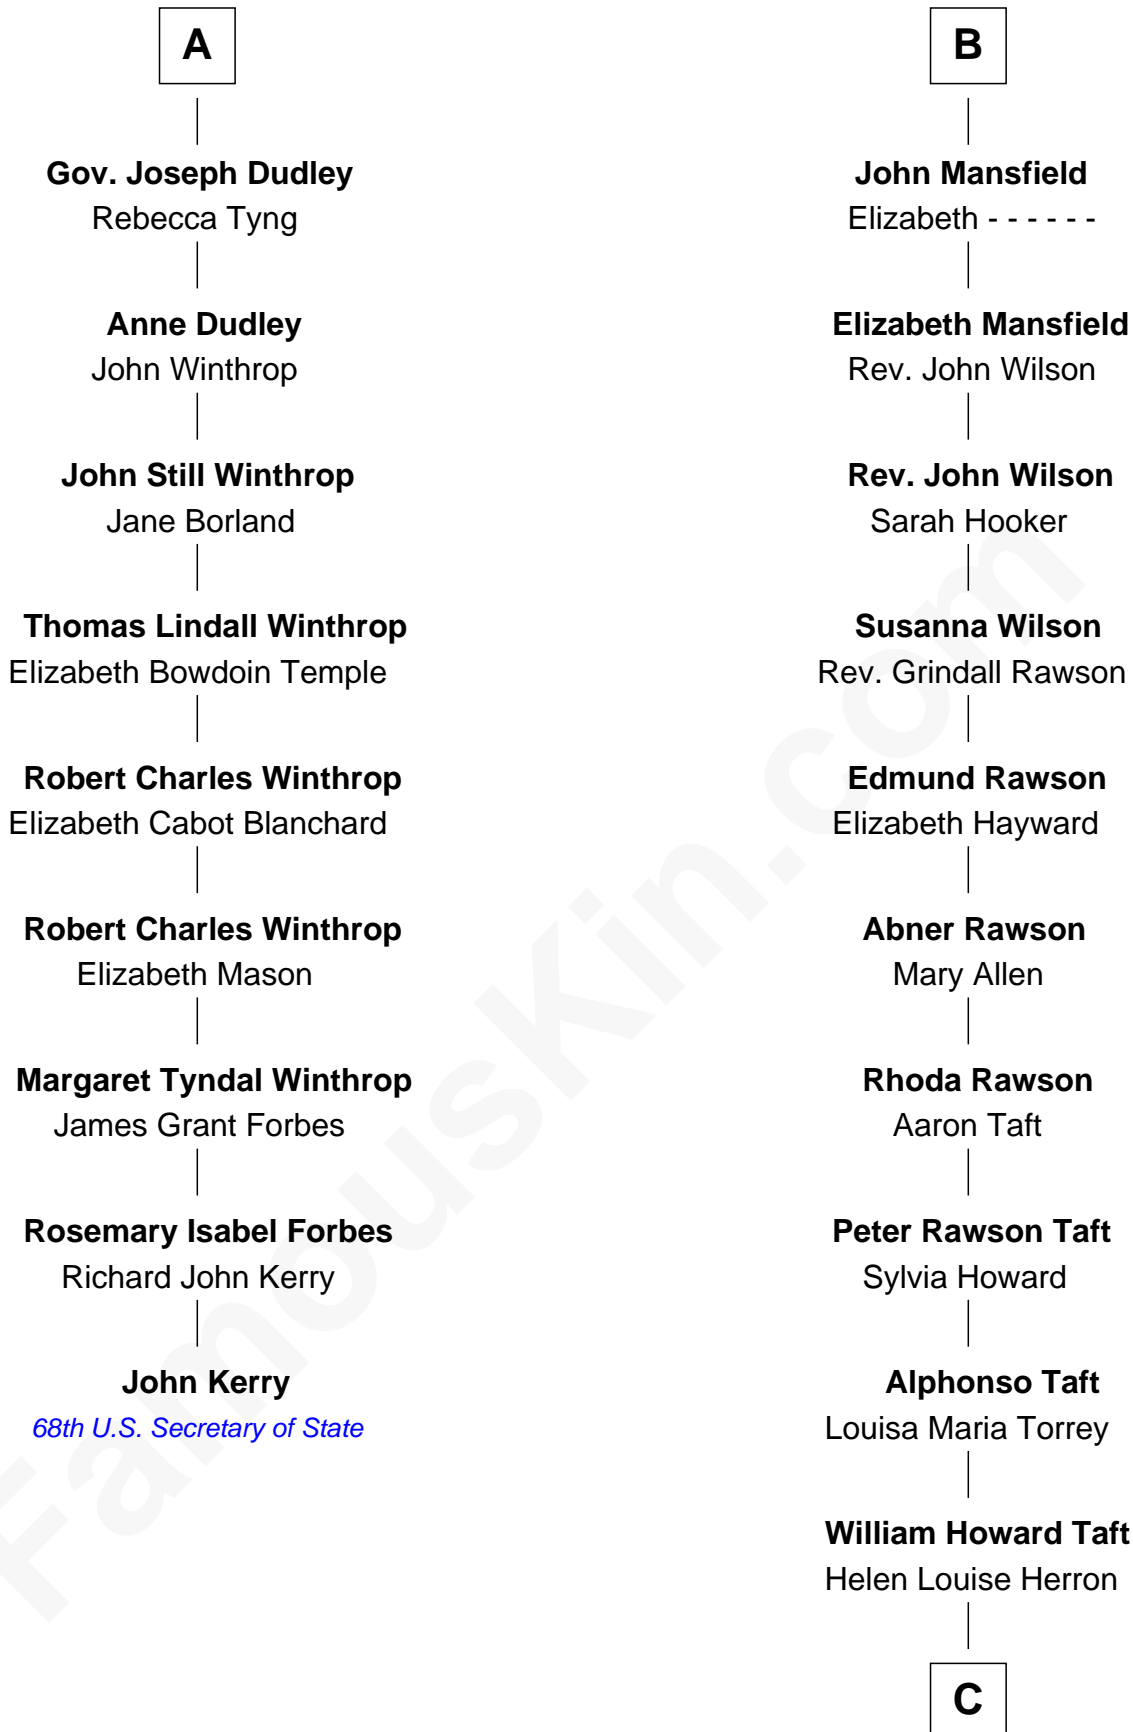

FamousKin.com Relationship Chart of John Kerry

68th U.S. Secretary of State

15th cousin 4 times removed of

Bob Taft

67th Governor of Ohio

C

Robert Alphonso Taft
Martha Wheaton Bowers

Robert Alphonso Taft
Blanca Duncan Noël

Bob Taft
67th Governor of Ohio

FamousKin.com