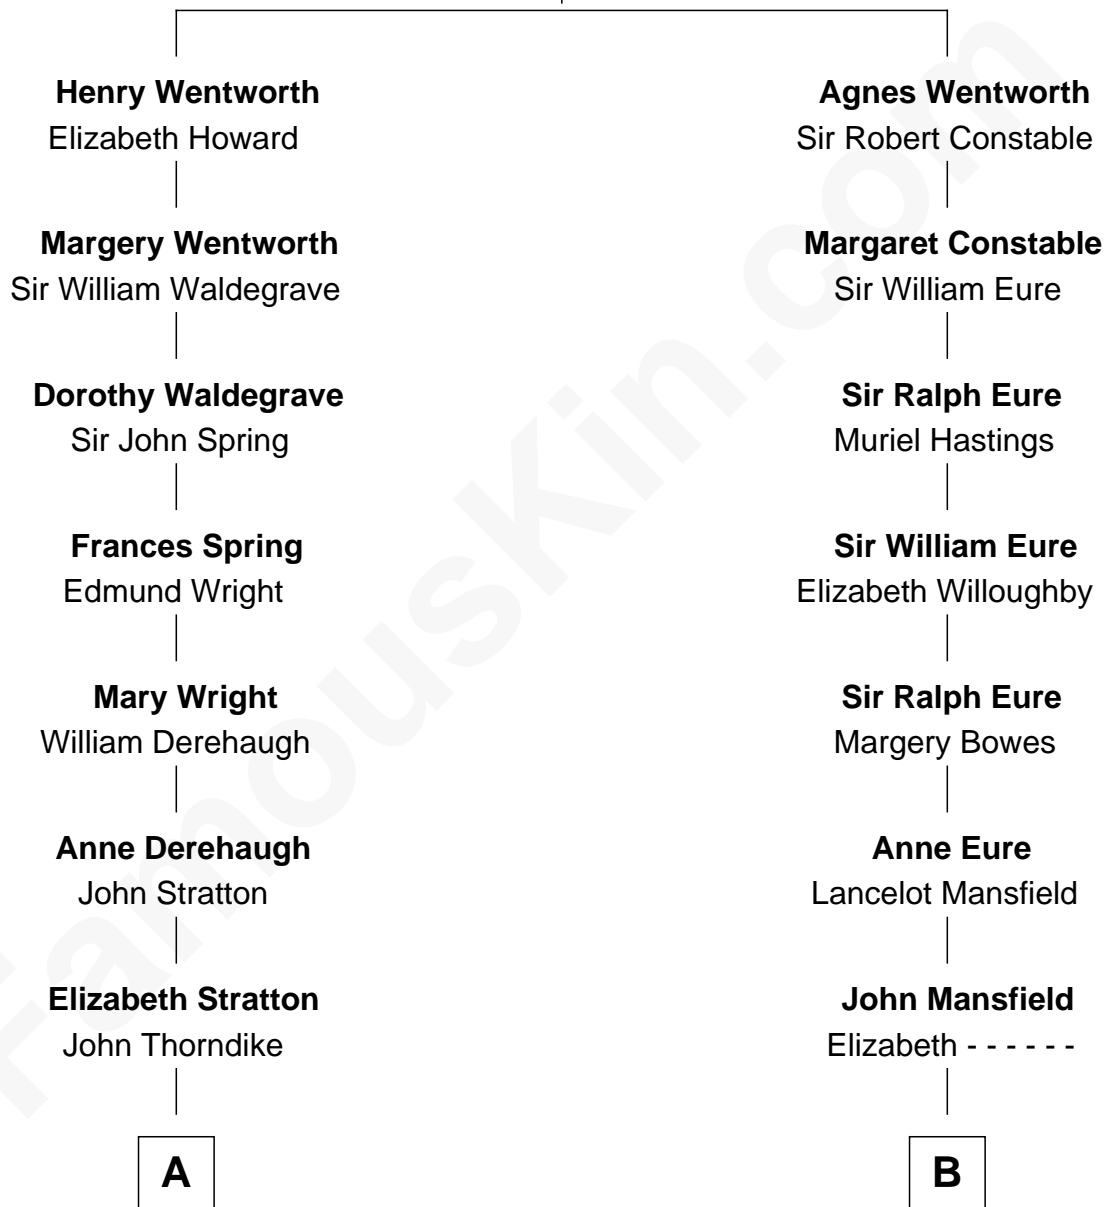

FamousKin.com

Relationship Chart of

John Kerry

68th U.S. Secretary of State

16th cousin 2 times removed of

Bob Taft

67th Governor of Ohio

Sir Roger Wentworth

Margery Despencer

C

Robert Alphonso Taft

Blanca Duncan Noël

Bob Taft

67th Governor of Ohio

FamousKin.com