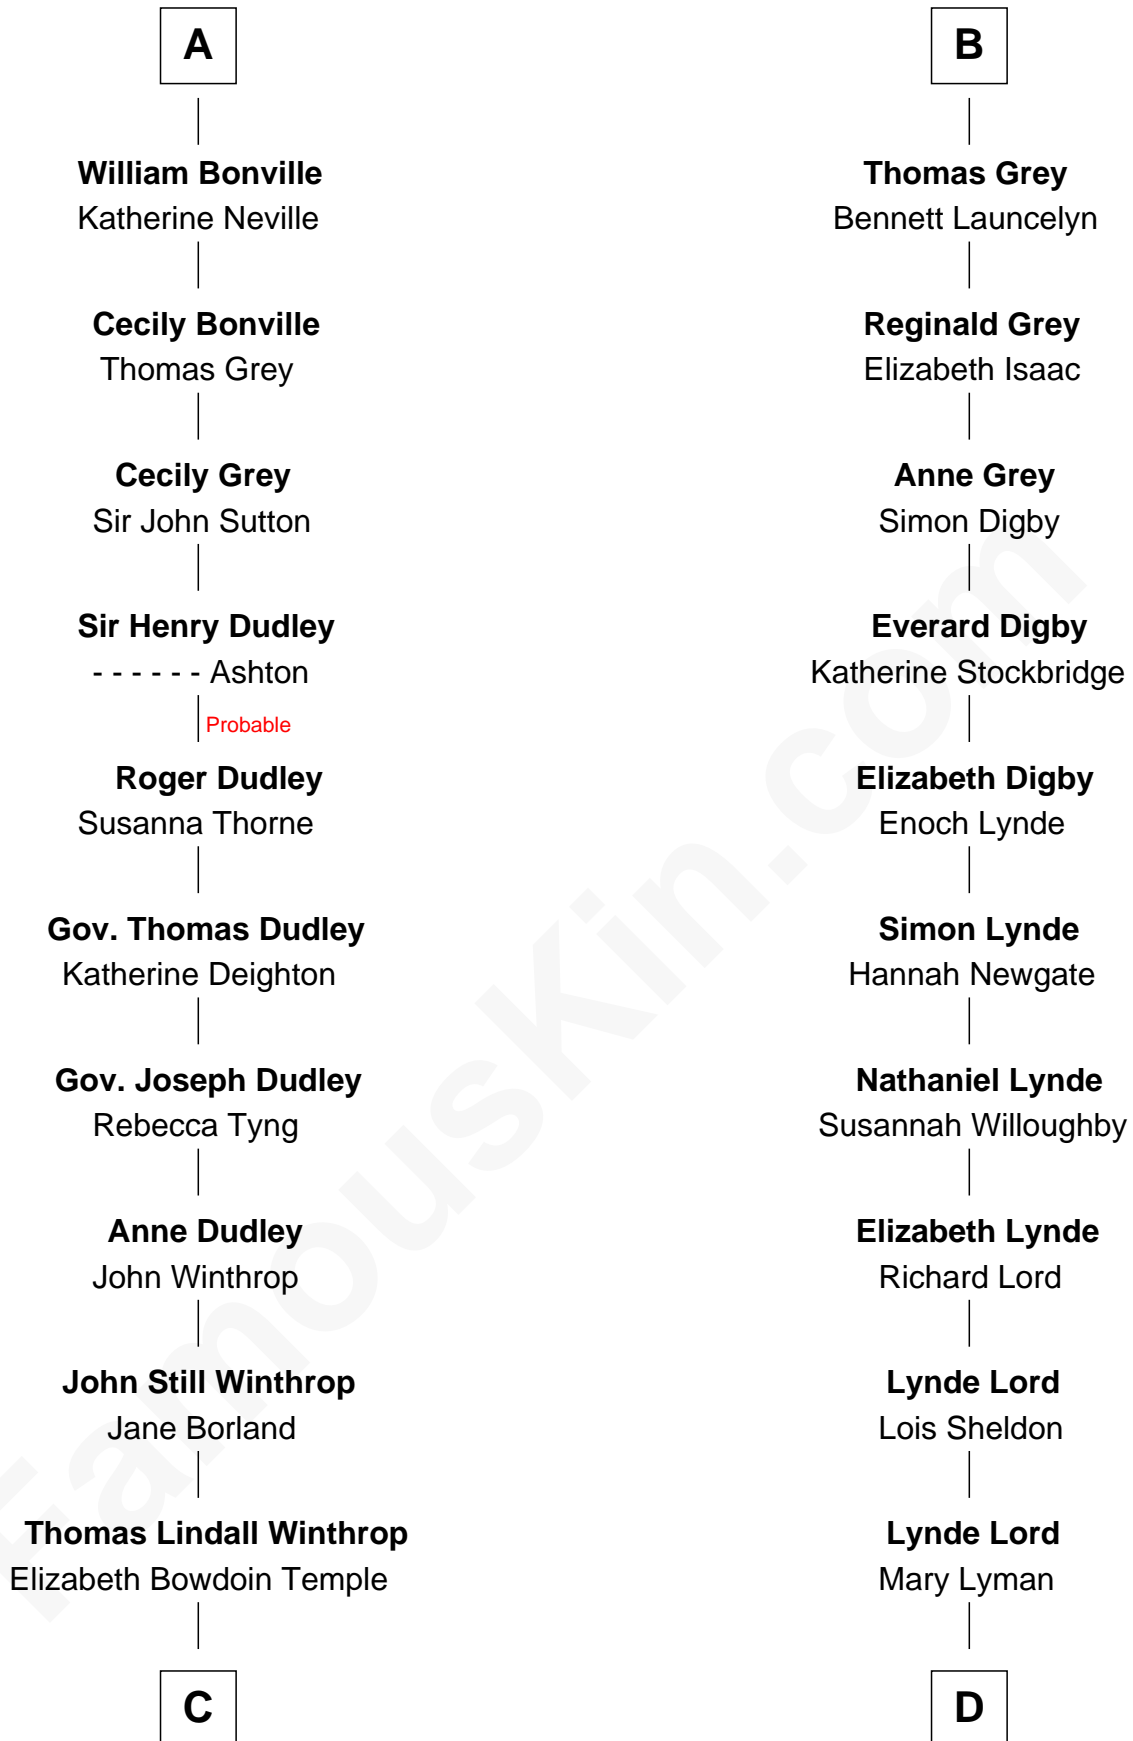

# FamousKin.com Relationship Chart of

**John Kerry**

*68th U.S. Secretary of State*

21st cousin of

**Henry Sturgis Morgan**

*Co-Founder of Morgan Stanley*

**Sir Humphrey de Bohun**

Maud of Eu

**C**

**Robert Charles Winthrop**  
Elizabeth Cabot Blanchard

**Robert Charles Winthrop**  
Elizabeth Mason

**Margaret Tyndal Winthrop**  
James Grant Forbes

**Rosemary Isabel Forbes**  
Richard John Kerry

**John Kerry**  
*68th U.S. Secretary of State*

**D**

**Mary Sheldon Lord**  
John Pierpont

**Juliet Pierpont**  
Junius Spencer Morgan

**John Pierpont Morgan**  
Frances Louisa Tracy

**John Pierpont Morgan**  
Jane Norton Grew