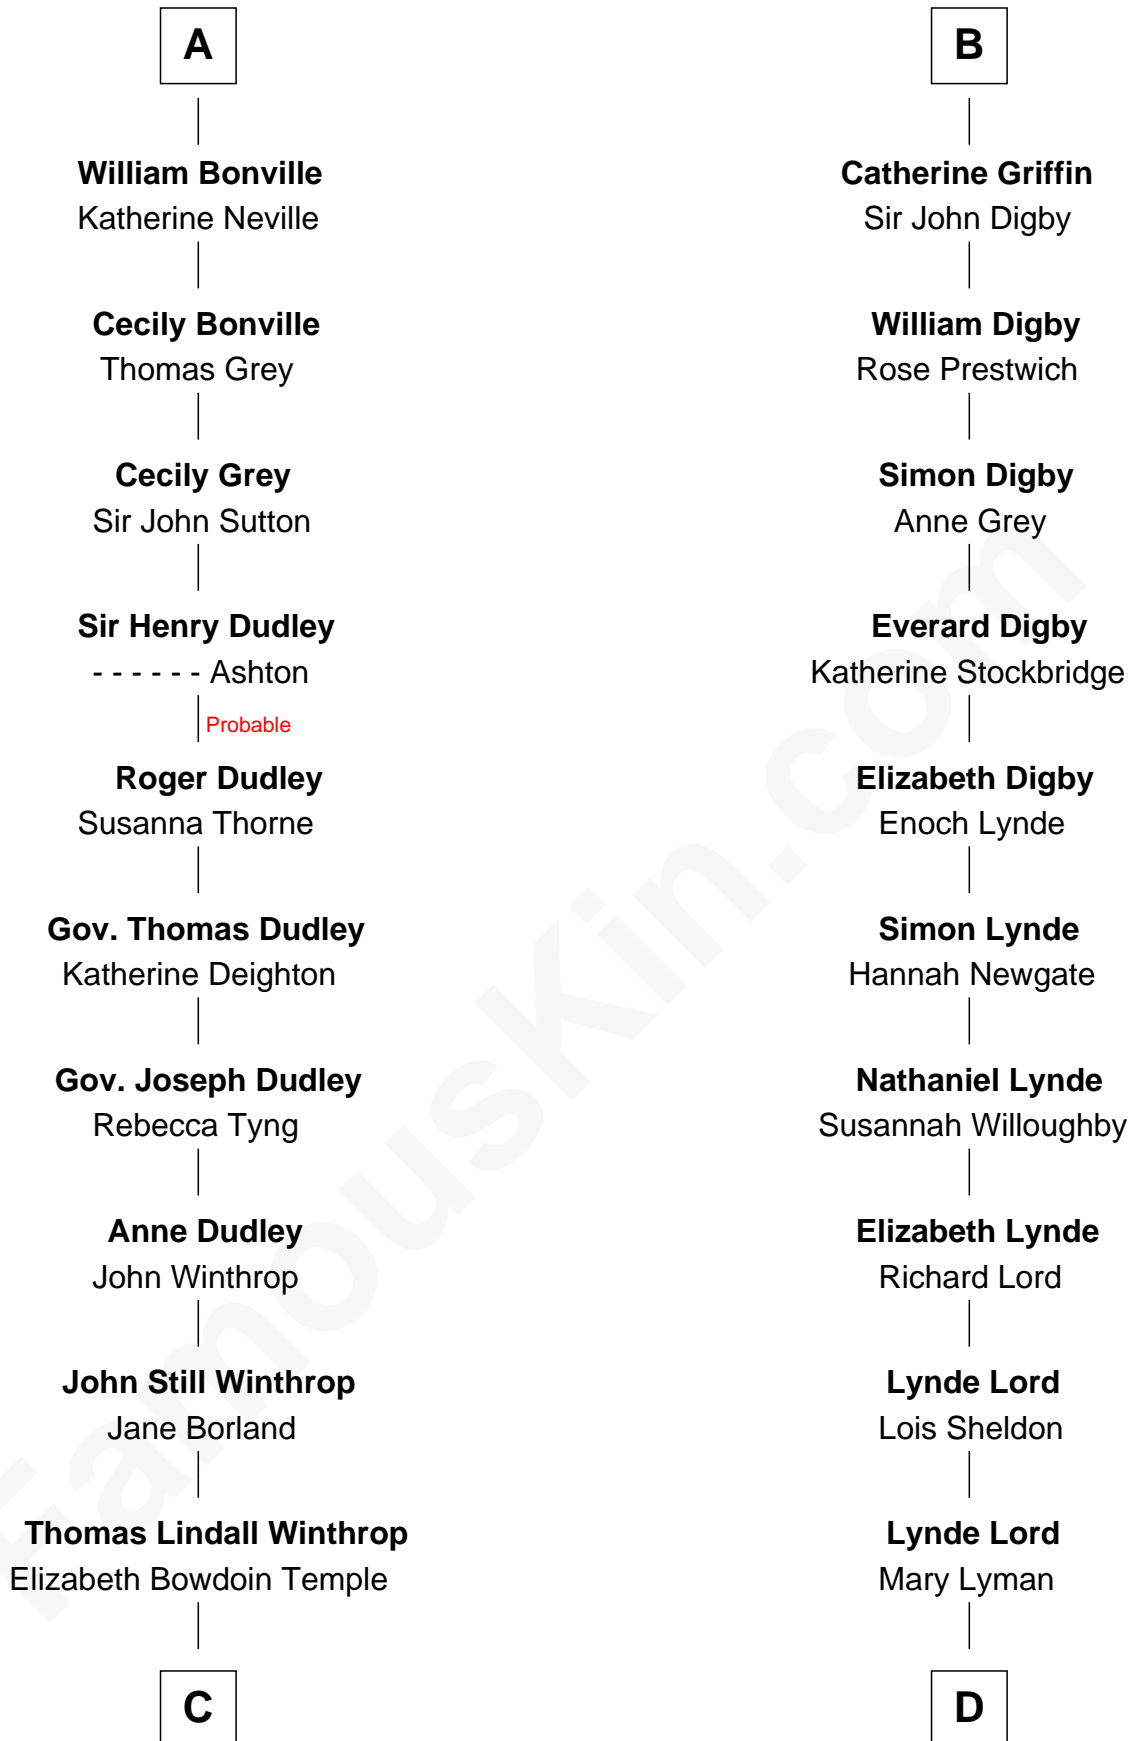

FamousKin.com Relationship Chart of

John Kerry

68th U.S. Secretary of State

21st cousin of

Henry Sturgis Morgan

Co-Founder of Morgan Stanley

Sir Henry de Hastings

Ada of Huntingdon

Joan de Cantilupe

Lora de Hastings

Thomas Latimer

Sir Warin le Latimer

Catherine de la Warre

Elizabeth le Latimer

Sir Thomas Griffin

Richard Griffin

Anna Chamberlain

Nicholas Griffin

Margaret Pilkington

Nicholas Griffin

Catherine Curzon

B

C

Robert Charles Winthrop
Elizabeth Cabot Blanchard

Robert Charles Winthrop
Elizabeth Mason

Margaret Tyndal Winthrop
James Grant Forbes

Rosemary Isabel Forbes
Richard John Kerry

John Kerry
68th U.S. Secretary of State

D

Mary Sheldon Lord
John Pierpont

Juliet Pierpont
Junius Spencer Morgan