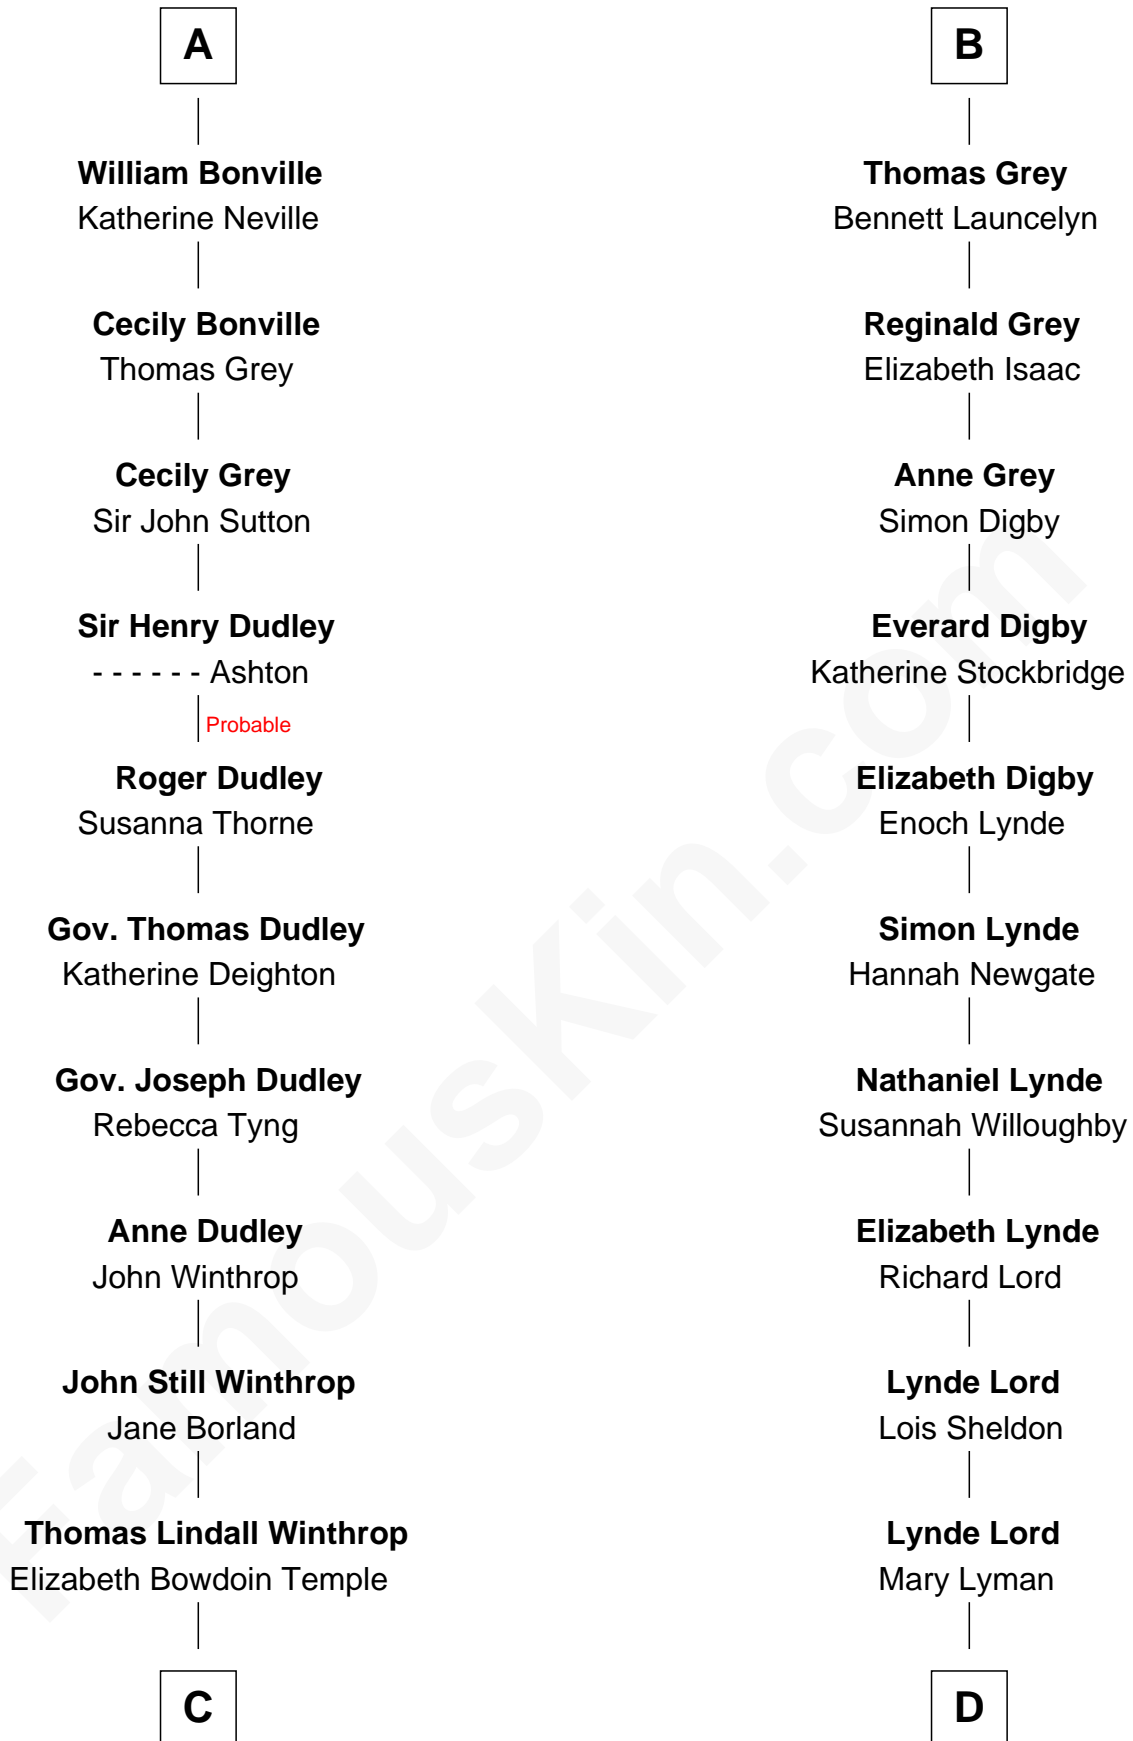

FamousKin.com Relationship Chart of

John Kerry

68th U.S. Secretary of State

21st cousin of

Henry Sturgis Morgan

Co-Founder of Morgan Stanley

Hugh X de Lusignan
Isabelle of Angoulême

Sir William de Valence

Margaret de Ros

Margaret Grey

Sir William Bonville

William Bonville

Elizabeth Harington

A

Sir William de Valence

Joan de Munchensi

Isabel de Valence

Sir John de Hastings

Elizabeth de Hastings

Sir Roger de Grey

Sir Reynold de Grey

Eleanor le Strange

Sir Reynold Grey

Joan Astley

John Grey

Elizabeth - - - - -

Reginald Grey

Beatrice - - - - -

B

C

Robert Charles Winthrop
Elizabeth Cabot Blanchard

Robert Charles Winthrop
Elizabeth Mason